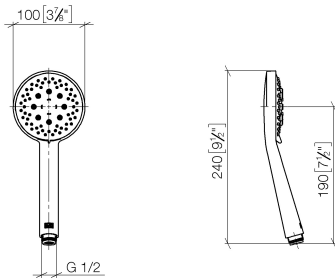

## Showerpipe with shower thermostat - Champagne (22kt Gold)

IMO

ST 050 306 6979

Fits: IMO, LULU, TARA, LISSÉ, VAIA, META, CYO

- shower with fixed riser projection 453mm
- Rain shower: PURE RAIN, max. flow rate 14 l/min (at 3 bar)
- Function from: 10 l/min
- rain shower Ø 300 mm
- rain shower with anti-scale system
- Hand shower: Three or five settings: COMPACT RAIN, COMPACT SOFT FLOW, COMPACT AQUAPRESSURE FLOW, max. flow rate 15 l/min (at 3 bar)
- spray head Ø 100mm
- rotary diverter with volume control and shut-off function
- slide-on rosettes Ø 70 mm
- height of fittings up to rain shower (bottom edge) 1009mm
- height of fittings up to top edge of elbow 1150mm
- gauge 150 mm - 13 mm
- metal shower hose 1750mm with integrated anti-twist protection
- 1/2" connection
- slide bar
- Pipe diameter 23.5 mm

## Showerpipe with shower thermostat - Champagne (22kt Gold)

---

IMO

ST 050 306 6979

ST 050 306 6979

mm [inches]

### Flow rate chart

ST 050 306 6979

Fits: IMO, LULU, TARA, LISSÉ, VAIA, META

- shower with fixed riser projection 453mm
- overhead shower: rain flow
- rain shower Ø 300 mm
- rain shower with anti-scale system
- max. rainshower flow 14 l/min
- Function from: 10 l/min
- rotary diverter with volume control and shut-off function
- slide-on rosettes Ø 70 mm
- height of fittings up to rain shower (bottom edge) 1009mm
- height of fittings up to top edge of elbow 1150mm
- gauge 150 mm - 13 mm
- metal shower hose 1750mm with integrated anti-twist protection
- 1/2" connection
- slide bar
- Pipe diameter 23.5 mm
- quick clearing
- WRAS 2204013