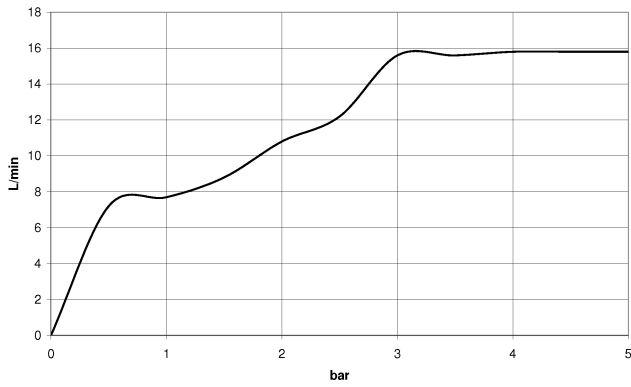

## Showerpipe with shower thermostat - Champagne (22kt Gold)

---

IMO

ST 050 306 6979

ST 050 306 6979

mm [inches]

### Flow rate chart