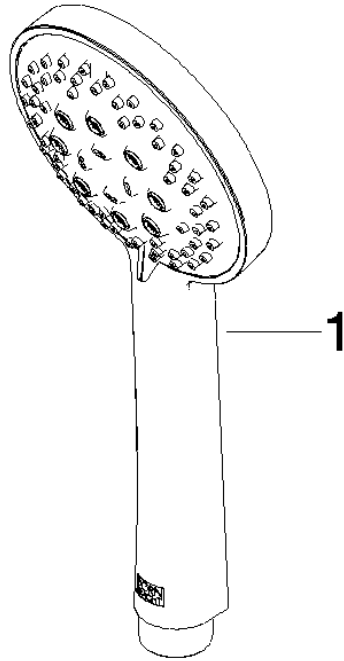

## Showerpipe with shower thermostat - Champagne (22kt Gold)

IMO

ST 050 306 6979

Fits: IMO, LULU, TARA, LISSÉ, VAIA, META, CYO

- shower with fixed riser projection 453mm
- Rain shower: PURE RAIN, max. flow rate 14 l/min (at 3 bar)
- Function from: 10 l/min
- rain shower Ø 300 mm
- rain shower with anti-scale system
- Hand shower: Three or five settings: COMPACT RAIN, COMPACT SOFT FLOW, COMPACT AQUAPRESSURE FLOW, max. flow rate 15 l/min (at 3 bar)
- spray head Ø 100mm
- rotary diverter with volume control and shut-off function
- slide-on rosettes Ø 70 mm
- height of fittings up to rain shower (bottom edge) 1009mm
- height of fittings up to top edge of elbow 1150mm
- gauge 150 mm - 13 mm
- metal shower hose 1750mm with integrated anti-twist protection
- 1/2" connection
- slide bar
- Pipe diameter 23.5 mm

### Flow rate chart

### Certificates

LGA\_29984.

DVGW\_DW-  
6517DN0129.

WRAS\_2210003.

ST 050 306 6979

Parts for other  
finishes can be found  
here: [Chrome](#)

Spare parts list

No.	Item Number	Name	Quantity used	Delivery time
1	09 23 01 039 90	sieve	1	2

ST 050 306 6979

Fits: IMO, LULU, TARA, LISSÉ, VAIA, META

- shower with fixed riser projection 453mm
- overhead shower: rain flow
- rain shower Ø 300 mm
- rain shower with anti-scale system
- max. rainshower flow 14 l/min
- Function from: 10 l/min
- rotary diverter with volume control and shut-off function
- slide-on rosettes Ø 70 mm
- height of fittings up to rain shower (bottom edge) 1009mm
- height of fittings up to top edge of elbow 1150mm
- gauge 150 mm - 13 mm
- metal shower hose 1750mm with integrated anti-twist protection
- 1/2" connection
- slide bar
- Pipe diameter 23.5 mm
- quick clearing
- WRAS 2204013