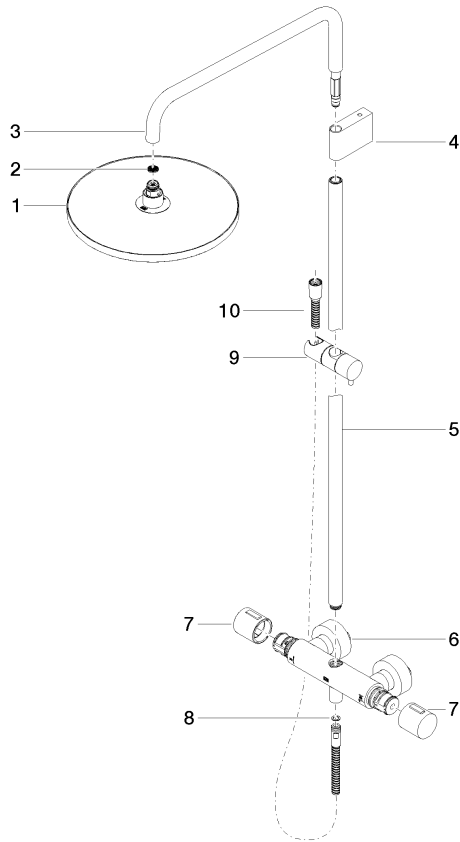

ST 050 306 6979

Fits: IMO, LULU, TARA, LISSÉ, VAIA, META

- shower with fixed riser projection 453mm
- overhead shower: rain flow
- rain shower Ø 300 mm
- rain shower with anti-scale system
- max. rainshower flow 14 l/min
- Function from: 10 l/min
- rotary diverter with volume control and shut-off function
- slide-on rosettes Ø 70 mm
- height of fittings up to rain shower (bottom edge) 1009mm
- height of fittings up to top edge of elbow 1150mm
- gauge 150 mm - 13 mm
- metal shower hose 1750mm with integrated anti-twist protection
- 1/2" connection
- slide bar
- Pipe diameter 23.5 mm
- quick clearing
- WRAS 2204013

## Showerpipe with shower thermostat - Champagne (22kt Gold)

---

IMO

ST 050 306 6979

ST 050 306 6979

mm [inches]  
1:10

**Flow rate chart**

**Certificates**

DVGW\_DW-6509DN0123. WRAS\_2204013. LGA\_38736.

ST 050 306 6979

Parts for other finishes can be found here: [Chrome](#)

Spare parts list

No.	Item Number	Name	Quantity used	Delivery time
1	04 12 05 091 00-47	shower	1	30
2	09 23 01 039 90	sieve	1	2
3	90 28 22 348 00-47	pipe	1	30
4	90 17 11 150 00-47	holder	1	30
5	90 28 22 349 00-47	pipe	1	30
6	04 17 01 250 00-47	connection	1	60
7	90 17 33 015 00-47	handle	2	30
8	90 14 20 026 00 90	seal	1	2
9	12 570 970-47	Slide unit - Champagne (22kt Gold)	1	30
10	28 322 970-47	Metal shower hose 1/2" x 3/8" x 1750 mm - Champagne (22kt Gold)	1	30