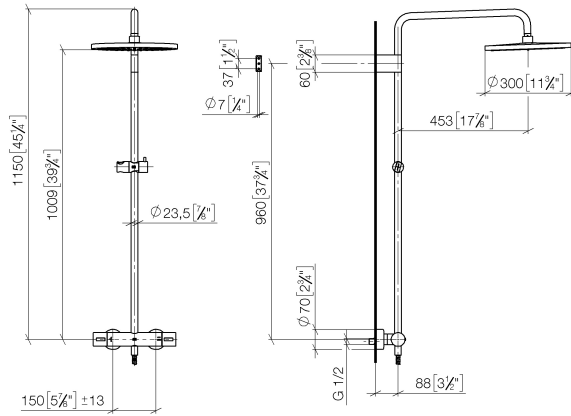

ST 050 306 6979

Fits: IMO, LULU, TARA, LISSÉ, VAIA, META

- shower with fixed riser projection 453mm
- overhead shower: rain flow
- rain shower Ø 300 mm
- rain shower with anti-scale system
- max. rainshower flow 14 l/min
- Function from: 10 l/min
- rotary diverter with volume control and shut-off function
- slide-on rosettes Ø 70 mm
- height of fittings up to rain shower (bottom edge) 1009mm
- height of fittings up to top edge of elbow 1150mm
- gauge 150 mm - 13 mm
- metal shower hose 1750mm with integrated anti-twist protection
- 1/2" connection
- slide bar
- Pipe diameter 23.5 mm
- quick clearing
- WRAS 2204013

## Showerpipe with shower thermostat - Champagne (22kt Gold)

---

IMO

ST 050 306 6979

ST 050 306 6979

mm [inches]  
1:10

**Flow rate chart**

**Certificates**

DVGW\_DW-6509DN0123. WRAS\_2204013. LGA\_38736.

ST 050 306 6979

Parts for other finishes can be found here: [Chrome](#)

Spare parts list

No.	Item Number	Name	Quantity used	Delivery time
1	04 12 05 091 00-47	shower	1	30
2	09 23 01 039 90	sieve	1	2
3	90 28 22 348 00-47	pipe	1	30
4	90 17 11 150 00-47	holder	1	30
5	90 28 22 349 00-47	pipe	1	30
6	04 17 01 250 00-47	connection	1	60
7	90 17 33 015 00-47	handle	2	30
8	90 14 20 026 00 90	seal	1	2
9	12 570 970-47	Slide unit - Champagne (22kt Gold)	1	30
10	28 322 970-47	Metal shower hose 1/2" x 3/8" x 1750 mm - Champagne (22kt Gold)	1	30