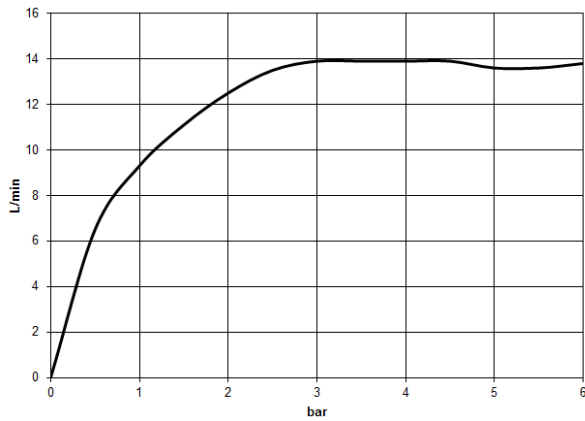

## Showerpipe with shower thermostat - Champagne (22kt Gold)

---

IMO

ST 050 306 6979

ST 050 306 6979

mm [inches]  
1:10

**Flow rate chart**

**Certificates**