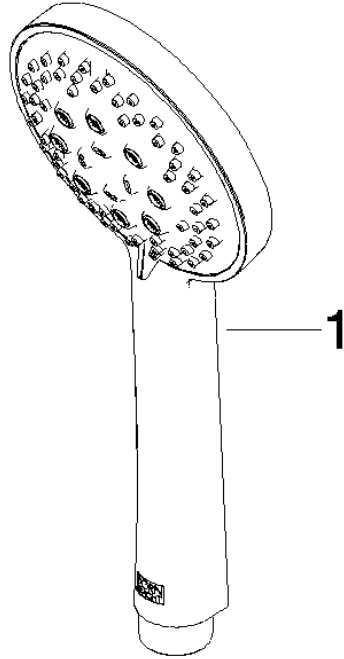

ST 050 306 6979

Parts for other
finishes can be found
here: [Chrome](#)

Spare parts list

No.	Item Number	Name	Quantity used	Delivery time
1	09 23 01 039 90	sieve	1	2