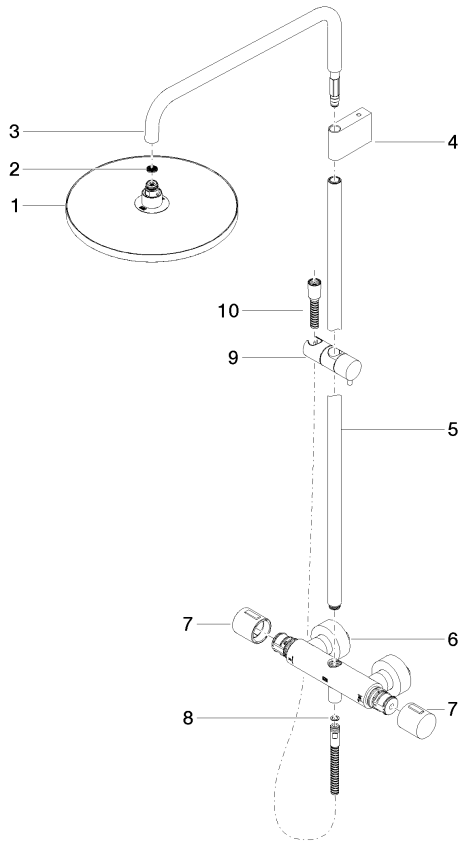

ST 050 306 6979

Fits: IMO, LULU, TARA, LISSÉ, VAIA, META, CYO

- shower with fixed riser projection 453mm
- Rain shower: PURE RAIN, max. flow rate 14 l/min (at 3 bar)
- Function from: 10 l/min
- rain shower Ø 300 mm
- rain shower with anti-scale system
- Hand shower: Three or five settings: COMPACT RAIN, COMPACT SOFT FLOW, COMPACT AQUAPRESSURE FLOW, max. flow rate 15 l/min (at 3 bar)
- spray head Ø 100mm
- rotary diverter with volume control and shut-off function
- slide-on rosettes Ø 70 mm
- height of fittings up to rain shower (bottom edge) 1009mm
- height of fittings up to top edge of elbow 1150mm
- gauge 150 mm - 13 mm
- metal shower hose 1750mm with integrated anti-twist protection
- 1/2" connection
- slide bar
- Pipe diameter 23.5 mm

## Showerpipe with shower thermostat - Brushed Dark Platinum

---

IMO

ST 050 306 6979

ST 050 306 6979

mm [inches]  
1:10

**Flow rate chart**

**Certificates**

DVGW\_DW-6509DN0123.      Belgaqua\_21-032-27\_5.      WRAS\_2204013.      LGA\_38736.

ST 050 306 6979

Parts for other finishes can be found here: [Chrome](#)

Spare parts list

No.	Item Number	Name	Quantity used	Delivery time
1	04 12 05 091 00-99	shower	1	30
2	09 23 01 039 90	sieve	1	2
3	90 28 22 348 00-99	pipe	1	30
4	90 17 11 150 00-99	holder	1	30
5	90 28 22 349 00-99	pipe	1	30
6	04 17 01 250 00-99	connection	1	30
7	90 17 33 015 00-99	handle	2	30
8	90 14 20 026 00 90	seal	1	2
9	12 570 970-99	Slide unit - Brushed Dark Platinum	1	30
10	28 322 970-99	Metal shower hose 1/2" x 3/8" x 1750 mm - Brushed Dark Platinum	1	2