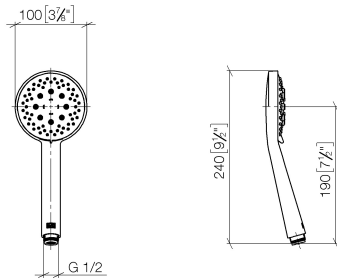

ST 050 306 6979

Fits: IMO, LULU, TARA, LISSÉ, VAIA, META, CYO

- shower with fixed riser projection 453mm
- Rain shower: PURE RAIN, max. flow rate 14 l/min (at 3 bar)
- Function from: 10 l/min
- rain shower Ø 300 mm
- rain shower with anti-scale system
- Hand shower: Three or five settings: COMPACT RAIN, COMPACT SOFT FLOW, COMPACT AQUAPRESSURE FLOW, max. flow rate 15 l/min (at 3 bar)
- spray head Ø 100mm
- rotary diverter with volume control and shut-off function
- slide-on rosettes Ø 70 mm
- height of fittings up to rain shower (bottom edge) 1009mm
- height of fittings up to top edge of elbow 1150mm
- gauge 150 mm - 13 mm
- metal shower hose 1750mm with integrated anti-twist protection
- 1/2" connection
- slide bar
- Pipe diameter 23.5 mm

## Showerpipe with shower thermostat - Brushed Dark Platinum

---

IMO

ST 050 306 6979

ST 050 306 6979

Fits: IMO, LULU, TARA, LISSÉ, VAIA, META

- shower with fixed riser projection 453mm
- overhead shower: rain flow
- rain shower Ø 300 mm
- rain shower with anti-scale system
- max. rainshower flow 14 l/min
- Function from: 10 l/min
- rotary diverter with volume control and shut-off function
- slide-on rosettes Ø 70 mm
- height of fittings up to rain shower (bottom edge) 1009mm
- height of fittings up to top edge of elbow 1150mm
- gauge 150 mm - 13 mm
- metal shower hose 1750mm with integrated anti-twist protection
- 1/2" connection
- slide bar
- Pipe diameter 23.5 mm
- quick clearing
- WRAS 2204013

## Showerpipe with shower thermostat - Brushed Dark Platinum

---

IMO

ST 050 306 6979

ST 050 306 6979

mm [inches]

Flow rate chart

Certificates