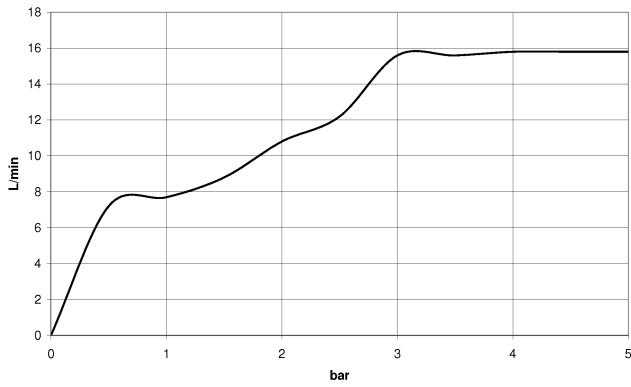

## Showerpipe with shower thermostat - Brushed Dark Platinum

---

IMO

ST 050 306 6979

ST 050 306 6979

mm [inches]

Flow rate chart

Certificates