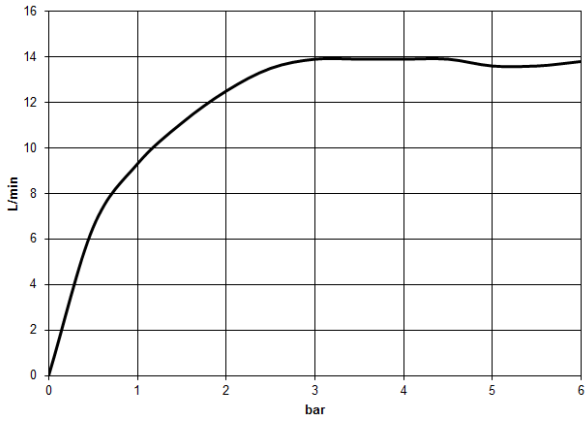

## Showerpipe with shower thermostat - Brushed Dark Platinum

---

IMO

ST 050 306 6979

ST 050 306 6979

mm [inches]  
1:10

**Flow rate chart**

**Certificates**