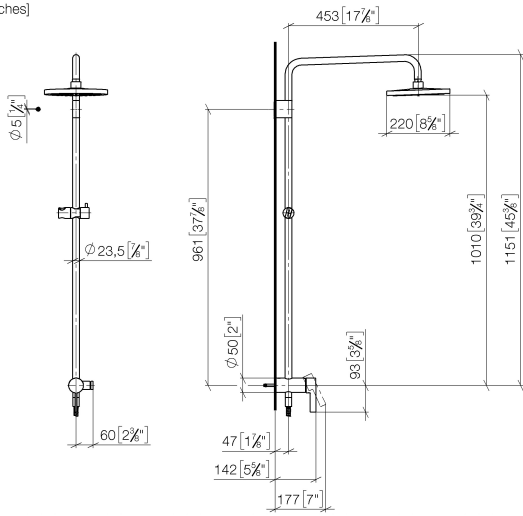

Showerpipe with single-lever shower mixer - Brushed Durabronz (23kt Gold)

IMO

ST 050 306 7979

Showerpipe with single-lever shower mixer - Brushed Durabronz (23kt Gold)

IMO

ST 050 306 7979

ST 050 306 7979

mm [inches]
1:10

Flow rate chart

Certificates

DVGW_DW-6512DN0126. Belgaqua_21-025-27_1. WRAS_2101043. LGA_38677.

ST 050 306 7979

Spare parts list

No.	Item Number	Name	Quantity used	Delivery time
1	04 12 05 092 00-28	shower	1	20
2	09 23 01 039 90	sieve	1	2
3	90 28 22 348 00-28	pipe	1	20
4	90 17 11 149 00-28	holder	1	20
5	04 28 22 349 00-28	pipe	1	20
6	28 322 970-28	Metal shower hose 1/2" x 3/8" x 1750 mm - Brushed Durabron (23kt Gold)	1	20
7	12 570 970-28	Slide unit - Brushed Durabron (23kt Gold)	1	20
8	90 17 01 251 00-28	connection	1	20
9	90 14 20 026 00 90	seal	1	2