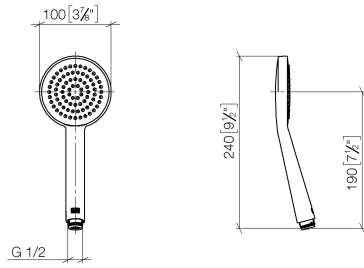

ST 050 306 7979

Fits: IMO, LULU, TARA, LISSÉ, VAIA, META

- shower with fixed riser projection 450mm
- overhead shower: rain flow
- rain shower Ø 220 mm
- rain shower with anti-scale system
- max. rainshower flow 14 l/min
- height of fittings up to rain shower (bottom edge) 1010mm
- height of fittings up to top edge of elbow 1150mm
- metal shower hose 1750mm with integrated anti-twist protection
- 1/2" connection
- slide bar
- Pipe diameter 23.5 mm
- automatic diverter for fixed-riser shower/hand shower
- quick clearing
- WRAS 2101043

Flow rate chart

Certificates

DVGW_DW-6512DN0126. Belgaqua_21-025-27_1. WRAS_2101043. LGA_38677.

ST 050 306 7979

Spare parts list

No.	Item Number	Name	Quantity used	Delivery time
1	04 12 05 092 00-28	shower	1	20
2	09 23 01 039 90	sieve	1	2
3	90 28 22 348 00-28	pipe	1	20
4	90 17 11 149 00-28	holder	1	20
5	04 28 22 349 00-28	pipe	1	20
6	28 322 970-28	Metal shower hose 1/2" x 3/8" x 1750 mm - Brushed Durabron (23kt Gold)	1	20
7	12 570 970-28	Slide unit - Brushed Durabron (23kt Gold)	1	20
8	90 17 01 251 00-28	connection	1	20
9	90 14 20 026 00 90	seal	1	2

Showerpipe with single-lever shower mixer - Brushed Durabronze (23kt Gold)

IMO

ST 050 306 7979

- COMPACT RAIN, max. flow rate 15 l/min (at 3 bar)
- with anti-scale system
- spray head Ø 100mm
- 1/2" connection
- WRAS 2009011

IMO

ST 050 306 7979

ST 050 306 7979

mm [inches]

Flow rate chart

Certificates

DVGW_DW-6517DN0129. WRAS_2009011. LGA_29981.

ST 050 306 7979