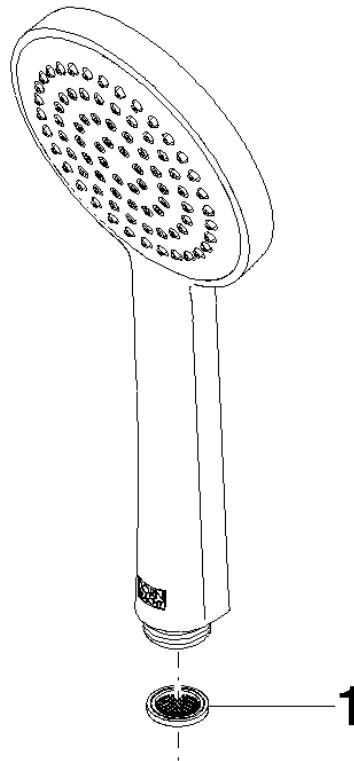

ST 050 306 7979

Parts for other
finishes can be found
here: [Chrome](#)

Spare parts list

No.	Item Number	Name	Quantity used	Delivery time
1	09 23 01 039 90	sieve	1	2