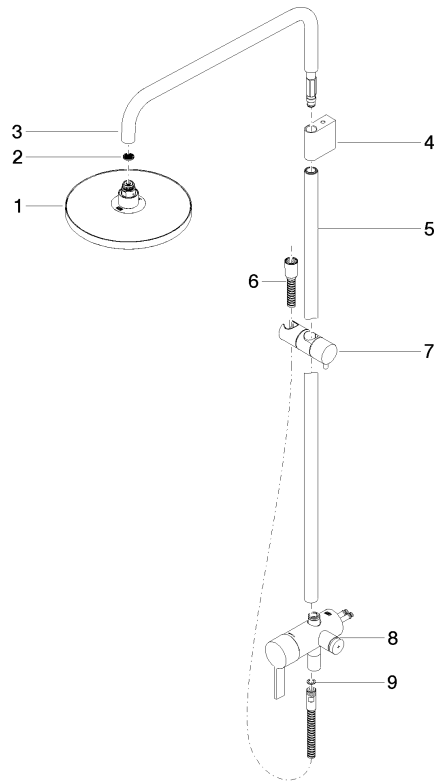

ST 050 306 7979

Fits: IMO, LULU, TARA, LISSÉ, VAIA, META, CYO

- shower with fixed riser projection 450mm
 - Rain shower: PURE RAIN, max. flow rate 14 l/min (at 3 bar)
 - rain shower Ø 220 mm
 - rain shower with anti-scale system
 - Hand shower: COMPACT RAIN, max. flow rate 15 l/min (at 3 bar)
 - spray head Ø 100mm
 - height of fittings up to rain shower (bottom edge) 1010mm
 - height of fittings up to top edge of elbow 1150mm
 - metal shower hose 1750mm with integrated anti-twist protection
 - 1/2" connection
 - slide bar
 - Pipe diameter 23.5 mm
 - automatic diverter for fixed-riser shower/hand shower
- Intrinsic protection against back flow.**

ST 050 306 7979

Fits: IMO, LULU, TARA, LISSÉ, VAIA, META

- shower with fixed riser projection 450mm
- overhead shower: rain flow
- rain shower Ø 220 mm
- rain shower with anti-scale system
- max. rainshower flow 14 l/min
- height of fittings up to rain shower (bottom edge) 1010mm
- height of fittings up to top edge of elbow 1150mm
- metal shower hose 1750mm with integrated anti-twist protection
- 1/2" connection
- slide bar
- Pipe diameter 23.5 mm
- automatic diverter for fixed-riser shower/hand shower
- quick clearing
- WRAS 2101043

Showerpipe with single-lever shower mixer - Brushed Durabronz (23kt Gold)

IMO

ST 050 306 7979

Showerpipe with single-lever shower mixer - Brushed Durabronz (23kt Gold)

IMO

ST 050 306 7979

ST 050 306 7979

mm [inches]
1:10

Flow rate chart

Certificates

DVGW_DW-6512DN0126. Belgaqua_21-025-27_1. WRAS_2101043. LGA_38677.

ST 050 306 7979

Spare parts list

No.	Item Number	Name	Quantity used	Delivery time
1	04 12 05 092 00-28	shower	1	20
2	09 23 01 039 90	sieve	1	2
3	90 28 22 348 00-28	pipe	1	20
4	90 17 11 149 00-28	holder	1	20
5	04 28 22 349 00-28	pipe	1	20
6	28 322 970-28	Metal shower hose 1/2" x 3/8" x 1750 mm - Brushed Durabron (23kt Gold)	1	20
7	12 570 970-28	Slide unit - Brushed Durabron (23kt Gold)	1	20
8	90 17 01 251 00-28	connection	1	20
9	90 14 20 026 00 90	seal	1	2