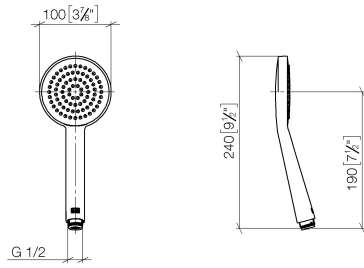

Showerpipe with single-lever shower mixer - Champagne (22kt Gold)

IMO

ST 050 306 7979

Showerpipe with single-lever shower mixer - Champagne (22kt Gold)

IMO

ST 050 306 7979

ST 050 306 7979

mm [inches]

Flow rate chart

Certificates

DVGW_DW-
6517DN0129.

LGA_29981.

ST 050 306 7979

Parts for other
finishes can be found
here: [Chrome](#)

Spare parts list

| No. | Item Number | Name | Quantity used | Delivery time |
|-----|-----------------|-------|---------------|---------------|
| 1 | 09 23 01 039 90 | sieve | 1 | 2 |

ST 050 306 7979

- shower with fixed riser projection 450mm
- overhead shower: rain flow
- rain shower Ø 220 mm
- rain shower with anti-scale system
- max. rainshower flow 14 l/min
- height of fittings up to rain shower (bottom edge) 1010mm
- height of fittings up to top edge of elbow 1150mm
- metal shower hose 1750mm with integrated anti-twist protection
- 1/2" connection
- slide bar
- Pipe diameter 23.5 mm
- automatic diverter for fixed-riser shower/hand shower
- quick clearing
- WRAS 2101043