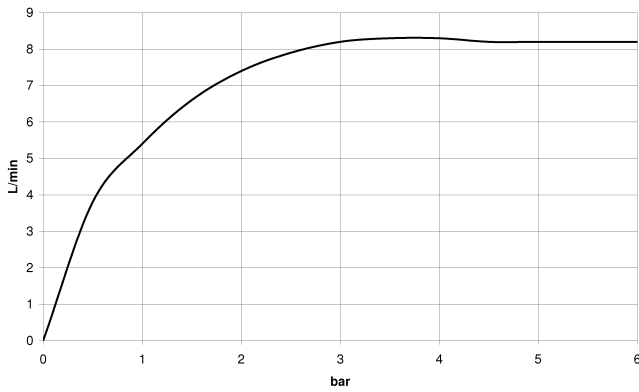

Showerpipe with single-lever shower mixer - Champagne (22kt Gold)

IMO

ST 050 306 7979

ST 050 306 7979

mm [inches]
1:10

Flow rate chart

Certificates

DVGW_DW-
6512DN0126.