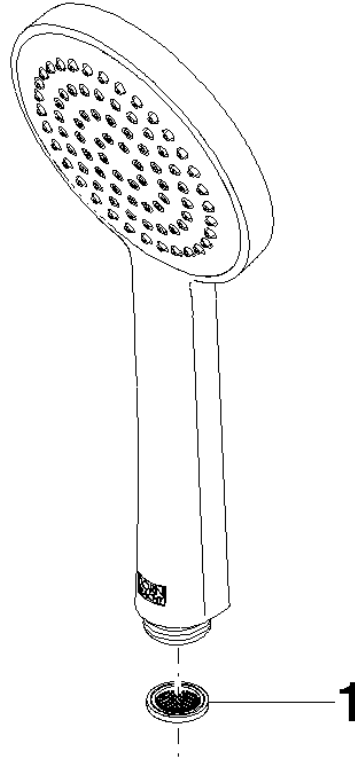

Showerpipe with single-lever shower mixer - Champagne (22kt Gold)

IMO

ST 050 306 7979

Showerpipe with single-lever shower mixer - Champagne (22kt Gold)

IMO

ST 050 306 7979

- COMPACT RAIN, max. flow rate 15 l/min (at 3 bar)
- with anti-scale system
- spray head Ø 100mm
- 1/2" connection
- WRAS 2009011

Showerpipe with single-lever shower mixer - Champagne (22kt Gold)

IMO

ST 050 306 7979

Showerpipe with single-lever shower mixer - Champagne (22kt Gold)

IMO

ST 050 306 7979

ST 050 306 7979

mm [inches]

Flow rate chart

Certificates

DVGW_DW-
6517DN0129.

LGA_29981.

ST 050 306 7979

Parts for other
finishes can be found
here: [Chrome](#)

Spare parts list

| No. | Item Number | Name | Quantity used | Delivery time |
|-----|-----------------|-------|---------------|---------------|
| 1 | 09 23 01 039 90 | sieve | 1 | 2 |

ST 050 306 7979

- shower with fixed riser projection 450mm
- overhead shower: rain flow
- rain shower Ø 220 mm
- rain shower with anti-scale system
- max. rainshower flow 14 l/min
- height of fittings up to rain shower (bottom edge) 1010mm
- height of fittings up to top edge of elbow 1150mm
- metal shower hose 1750mm with integrated anti-twist protection
- 1/2" connection
- slide bar
- Pipe diameter 23.5 mm
- automatic diverter for fixed-riser shower/hand shower
- quick clearing
- WRAS 2101043