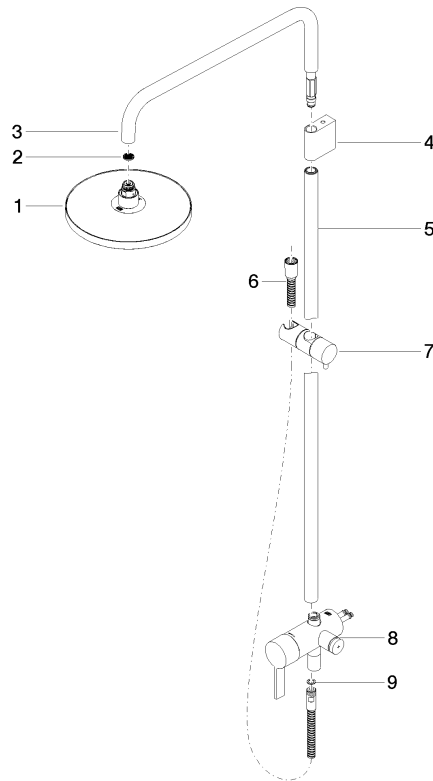

ST 050 306 7979

- shower with fixed riser projection 450mm
- overhead shower: rain flow
- rain shower Ø 220 mm
- rain shower with anti-scale system
- max. rainshower flow 14 l/min
- height of fittings up to rain shower (bottom edge) 1010mm
- height of fittings up to top edge of elbow 1150mm
- metal shower hose 1750mm with integrated anti-twist protection
- 1/2" connection
- slide bar
- Pipe diameter 23.5 mm
- automatic diverter for fixed-riser shower/hand shower
- quick clearing
- WRAS 2101043

Showerpipe with single-lever shower mixer - Champagne (22kt Gold)

IMO

ST 050 306 7979

ST 050 306 7979

mm [inches]
1:10

Flow rate chart

Certificates

DVGW_DW-
6512DN0126.

LGA_38677.

ST 050 306 7979

Parts for other finishes can be found here: [Chrome](#)

Spare parts list

| No. | Item Number | Name | Quantity used | Delivery time |
|-----|--------------------|---|---------------|---------------|
| 1 | 04 12 05 092 00-47 | shower | 1 | 60 |
| 2 | 09 23 01 039 90 | sieve | 1 | 2 |
| 3 | 90 28 22 348 00-47 | pipe | 1 | 30 |
| 4 | 90 17 11 149 00-47 | holder | 1 | 30 |
| 5 | 04 28 22 349 00-47 | pipe | 1 | 60 |
| 6 | 28 322 970-47 | Metal shower hose 1/2" x 3/8" x 1750 mm - Champagne (22kt Gold) | 1 | 30 |
| 7 | 12 570 970-47 | Slide unit - Champagne (22kt Gold) | 1 | 30 |
| 8 | 90 17 01 251 00-47 | connection | 1 | 30 |
| 9 | 90 14 20 026 00 90 | seal | 1 | 2 |