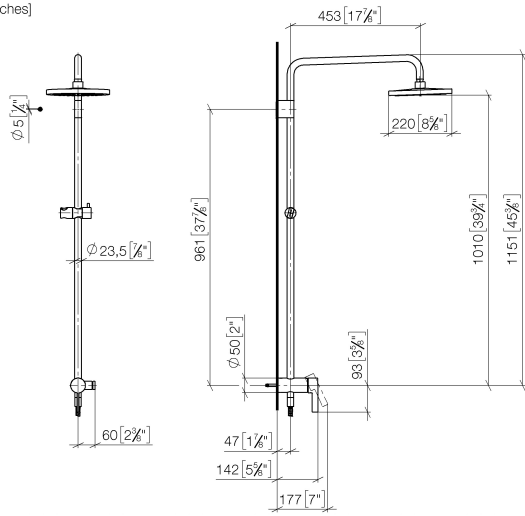

Flow rate chart

Certificates

DVGW_DW-
6517DN0129.

LGA_29981.

ST 050 306 7979

Parts for other
finishes can be found
here: [Chrome](#)

Spare parts list

| No. | Item Number | Name | Quantity used | Delivery time |
|-----|-----------------|-------|---------------|---------------|
| 1 | 09 23 01 039 90 | sieve | 1 | 2 |

ST 050 306 7979

- shower with fixed riser projection 450mm
- overhead shower: rain flow
- rain shower Ø 220 mm
- rain shower with anti-scale system
- max. rainshower flow 14 l/min
- height of fittings up to rain shower (bottom edge) 1010mm
- height of fittings up to top edge of elbow 1150mm
- metal shower hose 1750mm with integrated anti-twist protection
- 1/2" connection
- slide bar
- Pipe diameter 23.5 mm
- automatic diverter for fixed-riser shower/hand shower
- quick clearing
- WRAS 2101043

Showerpipe with single-lever shower mixer - Champagne (22kt Gold)

IMO

ST 050 306 7979

ST 050 306 7979

mm [inches]
1:10

Flow rate chart

Certificates

DVGW_DW-
6512DN0126.

LGA_38677.

ST 050 306 7979

Parts for other finishes can be found here: [Chrome](#)

Spare parts list

| No. | Item Number | Name | Quantity used | Delivery time |
|-----|--------------------|---|---------------|---------------|
| 1 | 04 12 05 092 00-47 | shower | 1 | 60 |
| 2 | 09 23 01 039 90 | sieve | 1 | 2 |
| 3 | 90 28 22 348 00-47 | pipe | 1 | 30 |
| 4 | 90 17 11 149 00-47 | holder | 1 | 30 |
| 5 | 04 28 22 349 00-47 | pipe | 1 | 60 |
| 6 | 28 322 970-47 | Metal shower hose 1/2" x 3/8" x 1750 mm - Champagne (22kt Gold) | 1 | 30 |
| 7 | 12 570 970-47 | Slide unit - Champagne (22kt Gold) | 1 | 30 |
| 8 | 90 17 01 251 00-47 | connection | 1 | 30 |
| 9 | 90 14 20 026 00 90 | seal | 1 | 2 |