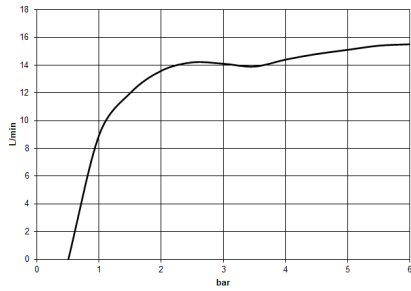

Flow rate chart

Certificates

DVGW_DW-
6517DN0129.

LGA_29981.