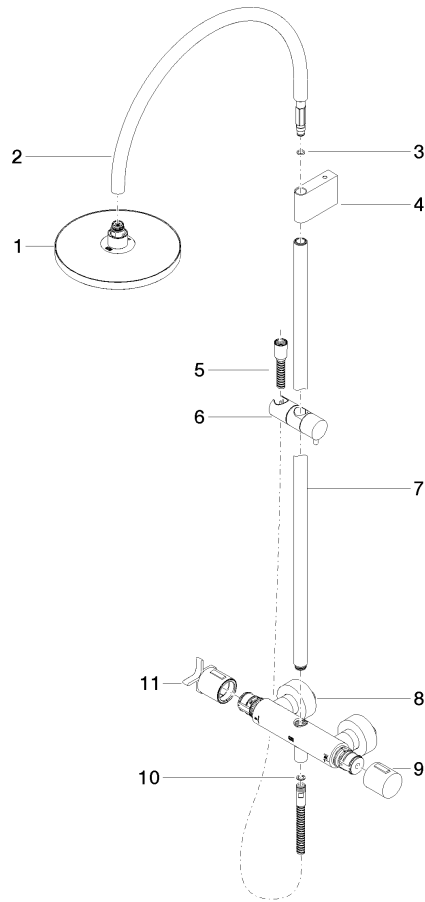

ST 050 307 3809

- shower with fixed riser projection 452mm
- Rain shower: PURE RAIN, max. flow rate 7 l/min (at 3 bar)
- Function from: 6 l/min
- rain shower Ø 220 mm
- rain shower with anti-scale system
- Hand shower: COMPACT RAIN, max. flow rate 15 l/min (at 3 bar)
- rotary diverter with volume control and shut-off function
- slide-on rosettes Ø 70 mm
- height of fittings up to rain shower (bottom edge) 964mm
- height of fittings up to top edge of elbow 1267mm
- gauge 150 mm - 13 mm
- metal shower hose 1750mm with integrated anti-twist protection
- 1/2" connection
- slide bar
- Pipe diameter 23.5 mm

Flow rate chart

Certificates

DVGW_DW-6517DN0129. WRAS_2009011. LGA_29981.

Spare parts list

No.	Item Number	Name	Quantity used	Delivery time
1	09 23 01 039 90	sieve	1	2

ST 050 307 3809

- shower with fixed riser projection 452mm
- overhead shower: rain flow
- rain shower Ø 220 mm
- rain shower with anti-scale system
- max. rainshower flow 7 l/min
- Function from: 6 l/min
- rotary diverter with volume control and shut-off function
- slide-on rosettes Ø 70 mm
- height of fittings up to rain shower (bottom edge) 964mm
- height of fittings up to top edge of elbow 1267mm
- gauge 150 mm - 13 mm
- metal shower hose 1750mm with integrated anti-twist protection
- 1/2" connection
- slide bar
- Pipe diameter 23.5 mm
- This product can help a building meet the requirements of Green Building Rating Systems, e.g. LEED®, BREEAM®, DGNB
- WRAS 2204013

WRAS_2204013. Belgaqua_24-006- LGA_38737.
27_8.

ST 050 307 3809

Spare parts list

No.	Item Number	Name	Quantity used	Delivery time
1	90 12 05 092 20-00	shower	1	10
2	04 28 22 346 00-00	pipe	1	10
3	09 14 10 008 90	seal	1	2
4	90 17 11 150 00-00	holder	1	10
5	28 322 970-00	Metal shower hose 1/2" x 3/8" x 1750 mm - Chrome	1	2
6	12 570 970-00	Slide unit - Chrome	1	10
7	90 28 22 349 00-00	pipe	1	10
8	04 17 01 250 00-00	connection	1	10
9	90 17 33 015 00-00	handle	1	10
10	90 14 20 026 00 90	seal	1	2
11	90 17 33 030 00-00	handle	1	10