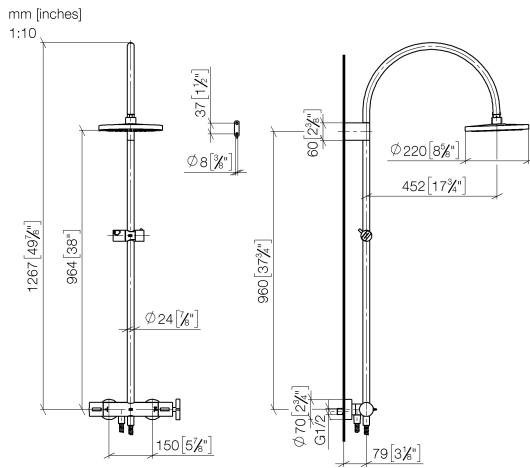

Flow rate chart

Certificates

DVGW_DW-6517DN0129. WRAS_2009011. LGA_29981.

Spare parts list

No.	Item Number	Name	Quantity used	Delivery time
1	09 23 01 039 90	sieve	1	2

ST 050 307 3809

- shower with fixed riser projection 452mm
- overhead shower: rain flow
- rain shower Ø 220 mm
- rain shower with anti-scale system
- max. rainshower flow 7 l/min
- Function from: 6 l/min
- rotary diverter with volume control and shut-off function
- slide-on rosettes Ø 70 mm
- height of fittings up to rain shower (bottom edge) 964mm
- height of fittings up to top edge of elbow 1267mm
- gauge 150 mm - 13 mm
- metal shower hose 1750mm with integrated anti-twist protection
- 1/2" connection
- slide bar
- Pipe diameter 23.5 mm
- This product can help a building meet the requirements of Green Building Rating Systems, e.g. LEED®, BREEAM®, DGNB
- WRAS 2204013

Required miscellaneous

Hand shower - Chrome 28 016 979-00

VAIA Shower pipe with shower thermostat - Chrome

VAIA

ST 050 307 3809

ST 050 307 3809

Flow rate chart

Certificates

WRAS_2204013. Belgaqua_24-006- LGA_38737.
27_8.

ST 050 307 3809

Spare parts list

No.	Item Number	Name	Quantity used	Delivery time
1	90 12 05 092 20-00	shower	1	10
2	04 28 22 346 00-00	pipe	1	10
3	09 14 10 008 90	seal	1	2
4	90 17 11 150 00-00	holder	1	10
5	28 322 970-00	Metal shower hose 1/2" x 3/8" x 1750 mm - Chrome	1	2
6	12 570 970-00	Slide unit - Chrome	1	10
7	90 28 22 349 00-00	pipe	1	10
8	04 17 01 250 00-00	connection	1	10
9	90 17 33 015 00-00	handle	1	10
10	90 14 20 026 00 90	seal	1	2
11	90 17 33 030 00-00	handle	1	10