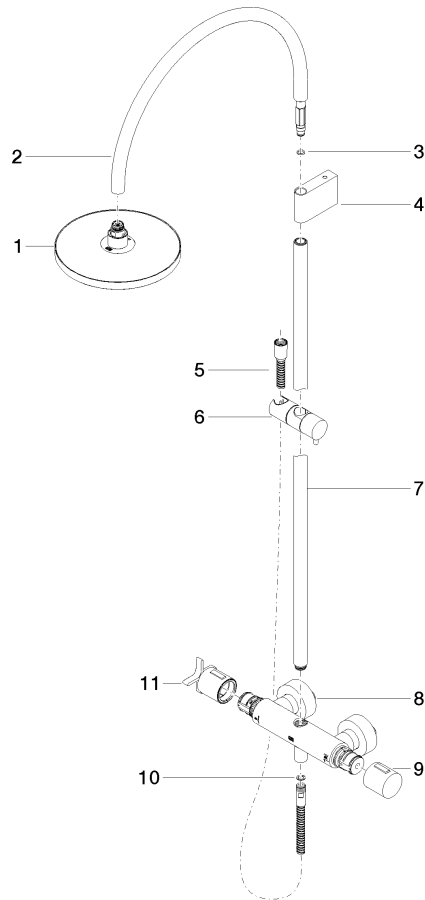

ST 050 307 3809

- shower with fixed riser projection 452mm
- Rain shower: PURE RAIN, max. flow rate 7 l/min (at 3 bar)
- Function from: 6 l/min
- rain shower Ø 220 mm
- rain shower with anti-scale system
- Hand shower: COMPACT RAIN, max. flow rate 15 l/min (at 3 bar)
- rotary diverter with volume control and shut-off function
- slide-on rosettes Ø 70 mm
- height of fittings up to rain shower (bottom edge) 964mm
- height of fittings up to top edge of elbow 1267mm
- gauge 150 mm - 13 mm
- metal shower hose 1750mm with integrated anti-twist protection
- 1/2" connection
- slide bar
- Pipe diameter 23.5 mm

### Spare parts list

No.	Item Number	Name	Quantity used	Delivery time
1	09 23 01 039 90	sieve	1	2

ST 050 307 3809

- shower with fixed riser projection 452mm
- overhead shower: rain flow
- rain shower Ø 220 mm
- rain shower with anti-scale system
- max. rainshower flow 7 l/min
- Function from: 6 l/min
- rotary diverter with volume control and shut-off function
- slide-on rosettes Ø 70 mm
- height of fittings up to rain shower (bottom edge) 964mm
- height of fittings up to top edge of elbow 1267mm
- gauge 150 mm - 13 mm
- metal shower hose 1750mm with integrated anti-twist protection
- 1/2" connection
- slide bar
- Pipe diameter 23.5 mm
- This product can help a building meet the requirements of Green Building Rating Systems, e.g. LEED®, BREEAM®, DGNB
- WRAS 2204013

### Flow rate chart

### Spare parts list

No.	Item Number	Name	Quantity used	Delivery time
1	90 12 05 092 20-08	shower	1	40
2	04 28 22 346 00-08	pipe	1	40
3	09 14 10 008 90	seal	1	2
4	90 17 11 150 00-08	holder	1	40
5	28 322 970-08	Metal shower hose 1/2" x 3/8" x 1750 mm - Platinum	1	40
6	12 570 970-08	Slide unit - Platinum	1	40
7	90 28 22 349 00-08	pipe	1	40
8	04 17 01 250 00-08	connection	1	40
9	90 17 33 015 00-08	handle	1	40
10	90 14 20 026 00 90	seal	1	2
11	90 17 33 030 00-08	handle	1	40