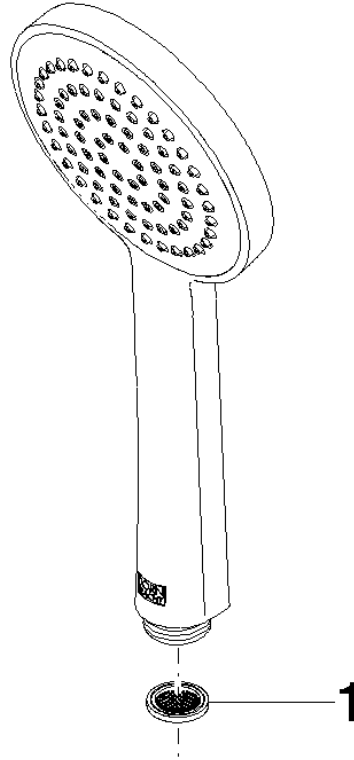

ST 050 307 3809

- shower with fixed riser projection 452mm
- Rain shower: PURE RAIN, max. flow rate 7 l/min (at 3 bar)
- Function from: 6 l/min
- rain shower Ø 220 mm
- rain shower with anti-scale system
- Hand shower: COMPACT RAIN, max. flow rate 15 l/min (at 3 bar)
- rotary diverter with volume control and shut-off function
- slide-on rosettes Ø 70 mm
- height of fittings up to rain shower (bottom edge) 964mm
- height of fittings up to top edge of elbow 1267mm
- gauge 150 mm - 13 mm
- metal shower hose 1750mm with integrated anti-twist protection
- 1/2" connection
- slide bar
- Pipe diameter 23.5 mm

## VAIA Shower pipe with shower thermostat - Platinum

---

VAIA

ST 050 307 3809

## VAIA Shower pipe with shower thermostat - Platinum

---

VAIA

ST 050 307 3809

ST 050 307 3809

mm [inches]

**Flow rate chart**

**Certificates**

### Spare parts list

No.	Item Number	Name	Quantity used	Delivery time
1	09 23 01 039 90	sieve	1	2

ST 050 307 3809

- shower with fixed riser projection 452mm
- overhead shower: rain flow
- rain shower Ø 220 mm
- rain shower with anti-scale system
- max. rainshower flow 7 l/min
- Function from: 6 l/min
- rotary diverter with volume control and shut-off function
- slide-on rosettes Ø 70 mm
- height of fittings up to rain shower (bottom edge) 964mm
- height of fittings up to top edge of elbow 1267mm
- gauge 150 mm - 13 mm
- metal shower hose 1750mm with integrated anti-twist protection
- 1/2" connection
- slide bar
- Pipe diameter 23.5 mm
- This product can help a building meet the requirements of Green Building Rating Systems, e.g. LEED®, BREEAM®, DGNB
- WRAS 2204013