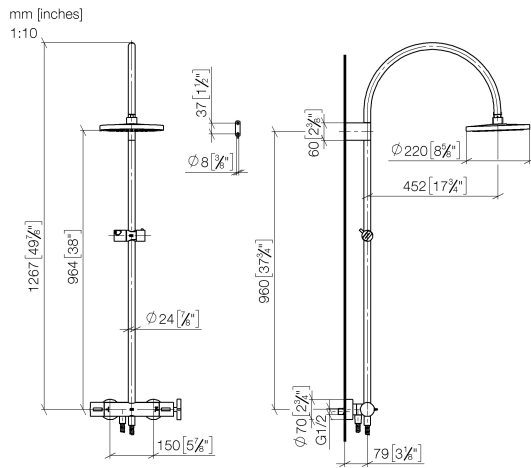

ST 050 307 3809