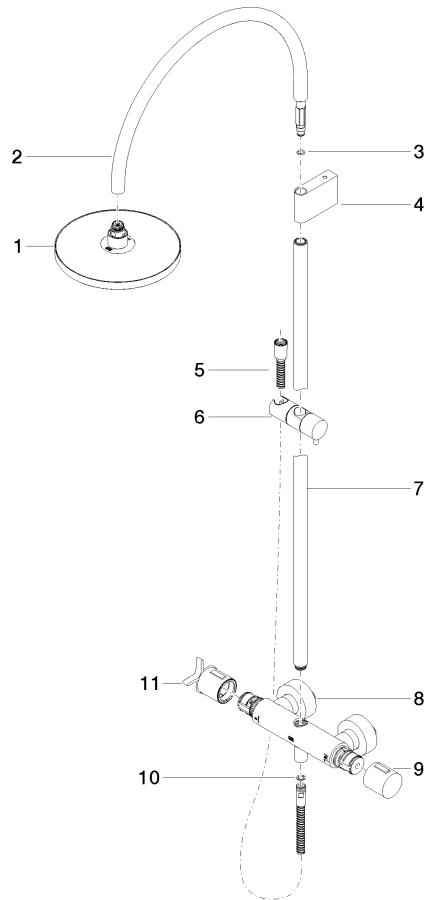

ST 050 307 3809

- shower with fixed riser projection 452mm
- Rain shower: PURE RAIN, max. flow rate 7 l/min (at 3 bar)
- Function from: 6 l/min
- rain shower Ø 220 mm
- rain shower with anti-scale system
- Hand shower: COMPACT RAIN, max. flow rate 15 l/min (at 3 bar)
- rotary diverter with volume control and shut-off function
- slide-on rosettes Ø 70 mm
- height of fittings up to rain shower (bottom edge) 964mm
- height of fittings up to top edge of elbow 1267mm
- gauge 150 mm - 13 mm
- metal shower hose 1750mm with integrated anti-twist protection
- 1/2" connection
- slide bar
- Pipe diameter 23.5 mm

Flow rate chart

Certificates

DVGW_DW-
6517DN0129.

LGA_29981.

ST 050 307 3809

Parts for other finishes can be found here: [Chrome](#)

- shower with fixed riser projection 452mm
- overhead shower: rain flow
- rain shower Ø 220 mm
- rain shower with anti-scale system
- max. rainshower flow 7 l/min
- Function from: 6 l/min
- rotary diverter with volume control and shut-off function
- slide-on rosettes Ø 70 mm
- height of fittings up to rain shower (bottom edge) 964mm
- height of fittings up to top edge of elbow 1267mm
- gauge 150 mm - 13 mm
- metal shower hose 1750mm with integrated anti-twist protection
- 1/2" connection
- slide bar
- Pipe diameter 23.5 mm
- This product can help a building meet the requirements of Green Building Rating Systems, e.g. LEED®, BREEAM®, DGNB
- WRAS 2204013

Spare parts list

No.	Item Number	Name	Quantity used	Delivery time
1	90 12 05 092 20-19	shower	1	20
2	04 28 22 346 00-19	pipe	1	20
3	09 14 10 008 90	seal	1	2
4	90 17 11 150 00-19	holder	1	20
5	28 322 970-19	Metal shower hose 1/2" x 3/8" x 1750 mm - Dark Chrome	1	20
6	12 570 970-19	Slide unit - Dark Chrome	1	20
7	90 28 22 349 00-19	pipe	1	20
8	04 17 01 250 00-19	connection	1	20
9	90 17 33 015 00-19	handle	1	20
10	90 14 20 026 00 90	seal	1	2
11	90 17 33 030 00-19	handle	1	20