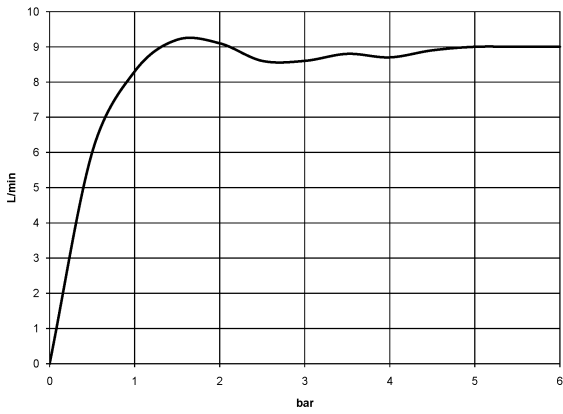

Flow rate chart

Certificates

WRAS_2204013. Belgaqua_24-006- LGA_38737.
27_8.