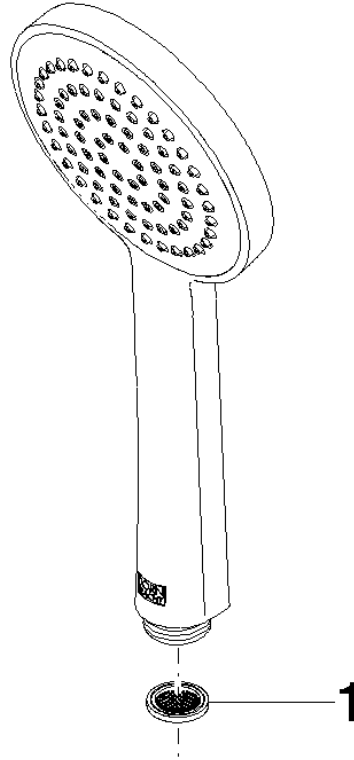

ST 050 307 3809

- shower with fixed riser projection 452mm
- Rain shower: PURE RAIN, max. flow rate 7 l/min (at 3 bar)
- Function from: 6 l/min
- rain shower Ø 220 mm
- rain shower with anti-scale system
- Hand shower: COMPACT RAIN, max. flow rate 15 l/min (at 3 bar)
- rotary diverter with volume control and shut-off function
- slide-on rosettes Ø 70 mm
- height of fittings up to rain shower (bottom edge) 964mm
- height of fittings up to top edge of elbow 1267mm
- gauge 150 mm - 13 mm
- metal shower hose 1750mm with integrated anti-twist protection
- 1/2" connection
- slide bar
- Pipe diameter 23.5 mm

Flow rate chart

Certificates

DVGW_DW-
6517DN0129.

LGA_29981.

ST 050 307 3809

Parts for other finishes can be found here: [Chrome](#)

- shower with fixed riser projection 452mm
- overhead shower: rain flow
- rain shower Ø 220 mm
- rain shower with anti-scale system
- max. rainshower flow 7 l/min
- Function from: 6 l/min
- rotary diverter with volume control and shut-off function
- slide-on rosettes Ø 70 mm
- height of fittings up to rain shower (bottom edge) 964mm
- height of fittings up to top edge of elbow 1267mm
- gauge 150 mm - 13 mm
- metal shower hose 1750mm with integrated anti-twist protection
- 1/2" connection
- slide bar
- Pipe diameter 23.5 mm
- This product can help a building meet the requirements of Green Building Rating Systems, e.g. LEED®, BREEAM®, DGNB
- WRAS 2204013

Spare parts list

No.	Item Number	Name	Quantity used	Delivery time
1	90 12 05 092 20-19	shower	1	20
2	04 28 22 346 00-19	pipe	1	20
3	09 14 10 008 90	seal	1	2
4	90 17 11 150 00-19	holder	1	20
5	28 322 970-19	Metal shower hose 1/2" x 3/8" x 1750 mm - Dark Chrome	1	20
6	12 570 970-19	Slide unit - Dark Chrome	1	20
7	90 28 22 349 00-19	pipe	1	20
8	04 17 01 250 00-19	connection	1	20
9	90 17 33 015 00-19	handle	1	20
10	90 14 20 026 00 90	seal	1	2
11	90 17 33 030 00-19	handle	1	20