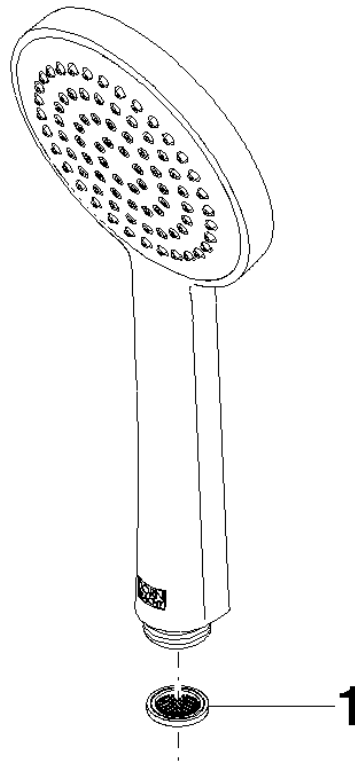

Flow rate chart

Certificates

DVGW_DW-6517DN0129. WRAS_2009011. LGA_29981.

ST 050 307 3809

Parts for other
finishes can be found
here: [Chrome](#)

Spare parts list

| No. | Item Number | Name | Quantity used | Delivery time |
|-----|-----------------|-------|---------------|---------------|
| 1 | 09 23 01 039 90 | sieve | 1 | 2 |

ST 050 307 3809

- shower with fixed riser projection 452mm
- overhead shower: rain flow
- rain shower Ø 220 mm
- rain shower with anti-scale system
- max. rainshower flow 7 l/min
- Function from: 6 l/min
- rotary diverter with volume control and shut-off function
- slide-on rosettes Ø 70 mm
- height of fittings up to rain shower (bottom edge) 964mm
- height of fittings up to top edge of elbow 1267mm
- gauge 150 mm - 13 mm
- metal shower hose 1750mm with integrated anti-twist protection
- 1/2" connection
- slide bar
- Pipe diameter 23.5 mm
- This product can help a building meet the requirements of Green Building Rating Systems, e.g. LEED®, BREEAM®, DGNB
- WRAS 2204013

Spare parts list

| No. | Item Number | Name | Quantity used | Delivery time |
|-----|--------------------|-------------------------------------------------------------------------|---------------|---------------|
| 1 | 90 12 05 092 20-28 | shower | 1 | 20 |
| 2 | 04 28 22 346 00-28 | pipe | 1 | 20 |
| 3 | 09 14 10 008 90 | seal | 1 | 2 |
| 4 | 90 17 11 150 00-28 | holder | 1 | 20 |
| 5 | 28 322 970-28 | Metal shower hose 1/2" x 3/8" x 1750 mm - Brushed Durabross (23kt Gold) | 1 | 20 |
| 6 | 12 570 970-28 | Slide unit - Brushed Durabross (23kt Gold) | 1 | 20 |
| 7 | 90 28 22 349 00-28 | pipe | 1 | 20 |
| 8 | 04 17 01 250 00-28 | connection | 1 | 20 |
| 9 | 90 17 33 015 00-28 | handle | 1 | 20 |
| 10 | 90 14 20 026 00 90 | seal | 1 | 2 |
| 11 | 90 17 33 030 00-28 | handle | 1 | 20 |