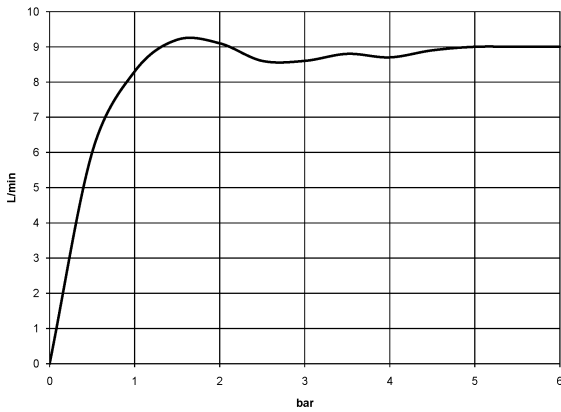

Flow rate chart

Certificates

WRAS_2204013. Belgaqua_24-006- LGA_38737.
27_8.