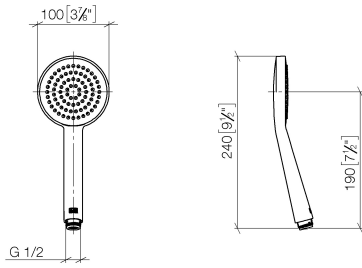

VAIA Shower pipe with shower thermostat - Brushed Durabron (23kt Gold)

VAIA

ST 050 307 3809

ST 050 307 3809

- COMPACT RAIN, max. flow rate 15 l/min (at 3 bar)
- with anti-scale system
- spray head Ø 100mm
- 1/2" connection
- WRAS 2009011

VAIA Shower pipe with shower thermostat - Brushed Durabronz (23kt Gold)

VAIA

ST 050 307 3809

VAIA Shower pipe with shower thermostat - Brushed Durabron (23kt Gold)

VAIA

ST 050 307 3809

ST 050 307 3809

mm [inches]

Flow rate chart

Certificates

DVGW_DW-6517DN0129. WRAS_2009011. LGA_29981.

ST 050 307 3809

Parts for other
finishes can be found
here: [Chrome](#)

Spare parts list

| No. | Item Number | Name | Quantity used | Delivery time |
|-----|-----------------|-------|---------------|---------------|
| 1 | 09 23 01 039 90 | sieve | 1 | 2 |

ST 050 307 3809

- shower with fixed riser projection 452mm
- overhead shower: rain flow
- rain shower Ø 220 mm
- rain shower with anti-scale system
- max. rainshower flow 7 l/min
- Function from: 6 l/min
- rotary diverter with volume control and shut-off function
- slide-on rosettes Ø 70 mm
- height of fittings up to rain shower (bottom edge) 964mm
- height of fittings up to top edge of elbow 1267mm
- gauge 150 mm - 13 mm
- metal shower hose 1750mm with integrated anti-twist protection
- 1/2" connection
- slide bar
- Pipe diameter 23.5 mm
- This product can help a building meet the requirements of Green Building Rating Systems, e.g. LEED®, BREEAM®, DGNB
- WRAS 2204013