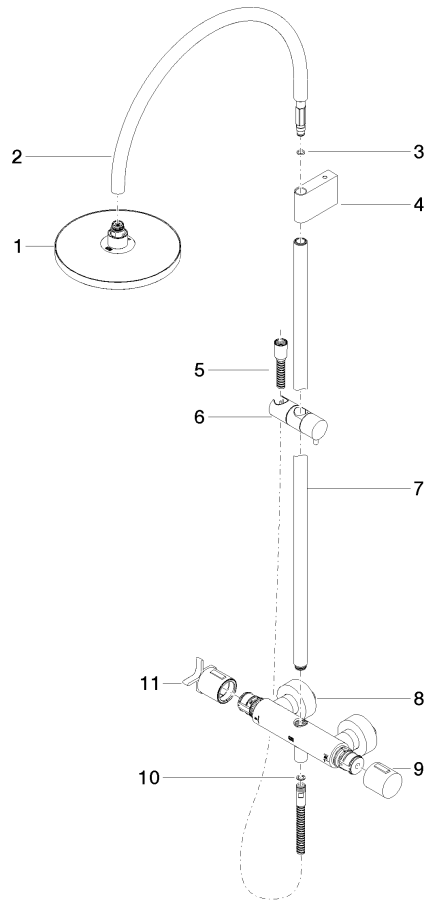

VAIA Shower pipe with shower thermostat - Brushed Durabron (23kt Gold)

VAIA

ST 050 307 3809

ST 050 307 3809

- COMPACT RAIN, max. flow rate 15 l/min (at 3 bar)
- with anti-scale system
- spray head Ø 100mm
- 1/2" connection
- WRAS 2009011

ST 050 307 3809

- shower with fixed riser projection 452mm
- overhead shower: rain flow
- rain shower Ø 220 mm
- rain shower with anti-scale system
- max. rainshower flow 7 l/min
- Function from: 6 l/min
- rotary diverter with volume control and shut-off function
- slide-on rosettes Ø 70 mm
- height of fittings up to rain shower (bottom edge) 964mm
- height of fittings up to top edge of elbow 1267mm
- gauge 150 mm - 13 mm
- metal shower hose 1750mm with integrated anti-twist protection
- 1/2" connection
- slide bar
- Pipe diameter 23.5 mm
- This product can help a building meet the requirements of Green Building Rating Systems, e.g. LEED®, BREEAM®, DGNB
- WRAS 2204013

VAIA

ST 050 307 3809

ST 050 307 3809

Flow rate chart

Certificates

WRAS_2204013. Belgaqua_24-006- LGA_38737.
27_8.

ST 050 307 3809

Parts for other finishes can be found here: [Chrome](#)

Spare parts list

| No. | Item Number | Name | Quantity used | Delivery time |
|-----|--------------------|-------------------------------------------------------------------------|---------------|---------------|
| 1 | 90 12 05 092 20-28 | shower | 1 | 20 |
| 2 | 04 28 22 346 00-28 | pipe | 1 | 20 |
| 3 | 09 14 10 008 90 | seal | 1 | 2 |
| 4 | 90 17 11 150 00-28 | holder | 1 | 20 |
| 5 | 28 322 970-28 | Metal shower hose 1/2" x 3/8" x 1750 mm - Brushed Durabross (23kt Gold) | 1 | 20 |
| 6 | 12 570 970-28 | Slide unit - Brushed Durabross (23kt Gold) | 1 | 20 |
| 7 | 90 28 22 349 00-28 | pipe | 1 | 20 |
| 8 | 04 17 01 250 00-28 | connection | 1 | 20 |
| 9 | 90 17 33 015 00-28 | handle | 1 | 20 |
| 10 | 90 14 20 026 00 90 | seal | 1 | 2 |
| 11 | 90 17 33 030 00-28 | handle | 1 | 20 |