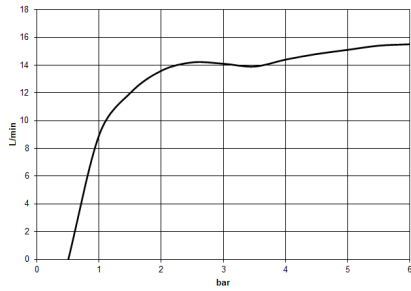

Flow rate chart

Certificates

DVGW_DW-6517DN0129.   WRAS_2009011.   LGA_29981.