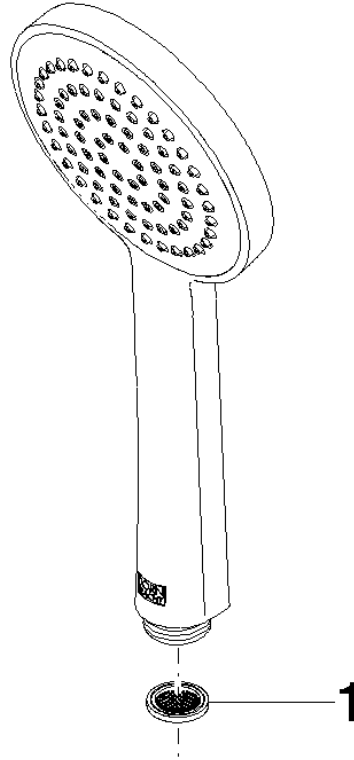

ST 050 307 3809

- shower with fixed riser projection 452mm
- Rain shower: PURE RAIN, max. flow rate 7 l/min (at 3 bar)
- Function from: 6 l/min
- rain shower Ø 220 mm
- rain shower with anti-scale system
- Hand shower: COMPACT RAIN, max. flow rate 15 l/min (at 3 bar)
- rotary diverter with volume control and shut-off function
- slide-on rosettes Ø 70 mm
- height of fittings up to rain shower (bottom edge) 964mm
- height of fittings up to top edge of elbow 1267mm
- gauge 150 mm - 13 mm
- metal shower hose 1750mm with integrated anti-twist protection
- 1/2" connection
- slide bar
- Pipe diameter 23.5 mm

Individual components of this set

You need the following components for this set

VAIA Shower pipe with shower thermostat - Brushed Champagne (22kt Gold)

VAIA

ST 050 307 3809

ST 050 307 3809

- COMPACT RAIN, max. flow rate 15 l/min (at 3 bar)
- with anti-scale system
- spray head Ø 100mm
- 1/2" connection
- WRAS 2009011

Flow rate chart

Certificates

DVGW_DW-
6517DN0129.

LGA_29981.

ST 050 307 3809

Parts for other
finishes can be found
here: [Chrome](#)

Spare parts list

No.	Item Number	Name	Quantity used	Delivery time
1	09 23 01 039 90	sieve	1	2

ST 050 307 3809

- shower with fixed riser projection 452mm
- overhead shower: rain flow
- rain shower Ø 220 mm
- rain shower with anti-scale system
- max. rainshower flow 7 l/min
- Function from: 6 l/min
- rotary diverter with volume control and shut-off function
- slide-on rosettes Ø 70 mm
- height of fittings up to rain shower (bottom edge) 964mm
- height of fittings up to top edge of elbow 1267mm
- gauge 150 mm - 13 mm
- metal shower hose 1750mm with integrated anti-twist protection
- 1/2" connection
- slide bar
- Pipe diameter 23.5 mm
- This product can help a building meet the requirements of Green Building Rating Systems, e.g. LEED®, BREEAM®, DGNB
- WRAS 2204013