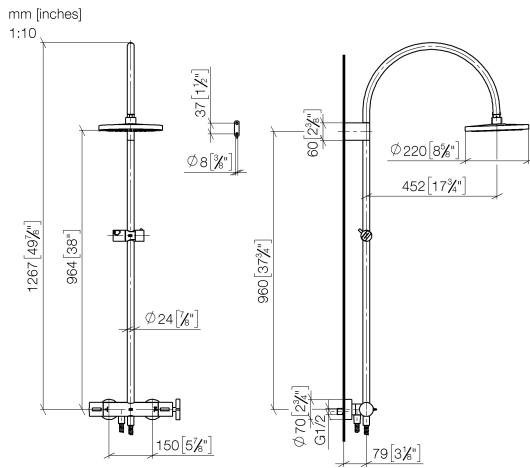

ST 050 307 3809

- shower with fixed riser projection 452mm
- Rain shower: PURE RAIN, max. flow rate 7 l/min (at 3 bar)
- Function from: 6 l/min
- rain shower Ø 220 mm
- rain shower with anti-scale system
- Hand shower: COMPACT RAIN, max. flow rate 15 l/min (at 3 bar)
- rotary diverter with volume control and shut-off function
- slide-on rosettes Ø 70 mm
- height of fittings up to rain shower (bottom edge) 964mm
- height of fittings up to top edge of elbow 1267mm
- gauge 150 mm - 13 mm
- metal shower hose 1750mm with integrated anti-twist protection
- 1/2" connection
- slide bar
- Pipe diameter 23.5 mm

ST 050 307 3809

- shower with fixed riser projection 452mm
- overhead shower: rain flow
- rain shower Ø 220 mm
- rain shower with anti-scale system
- max. rainshower flow 7 l/min
- Function from: 6 l/min
- rotary diverter with volume control and shut-off function
- slide-on rosettes Ø 70 mm
- height of fittings up to rain shower (bottom edge) 964mm
- height of fittings up to top edge of elbow 1267mm
- gauge 150 mm - 13 mm
- metal shower hose 1750mm with integrated anti-twist protection
- 1/2" connection
- slide bar
- Pipe diameter 23.5 mm
- This product can help a building meet the requirements of Green Building Rating Systems, e.g. LEED®, BREEAM®, DGNB
- WRAS 2204013

Flow rate chart

Certificates

WRAS_2204013. Belgaqua_24-006- LGA_38737.
27_8.

ST 050 307 3809

Parts for other finishes can be found here: [Chrome](#)

Spare parts list

No.	Item Number	Name	Quantity used	Delivery time
1	90 12 05 092 20-46	shower	1	30
2	04 28 22 346 00-46	pipe	1	60
3	09 14 10 008 90	seal	1	2
4	90 17 11 150 00-46	holder	1	30
5	28 322 970-46	Metal shower hose 1/2" x 3/8" x 1750 mm - Brushed Champagne (22kt Gold)	1	30
6	12 570 970-46	Slide unit - Brushed Champagne (22kt Gold)	1	30
7	90 28 22 349 00-46	pipe	1	30
8	04 17 01 250 00-46	connection	1	60
9	90 17 33 015 00-46	handle	1	30
10	90 14 20 026 00 90	seal	1	2
11	90 17 33 030 00-46	handle	1	30