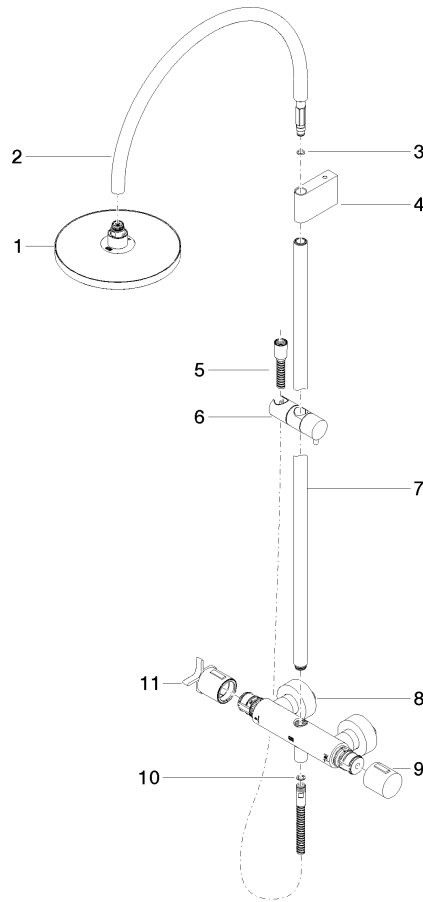

ST 050 307 3809

- shower with fixed riser projection 452mm
- Rain shower: PURE RAIN, max. flow rate 7 l/min (at 3 bar)
- Function from: 6 l/min
- rain shower Ø 220 mm
- rain shower with anti-scale system
- Hand shower: COMPACT RAIN, max. flow rate 15 l/min (at 3 bar)
- rotary diverter with volume control and shut-off function
- slide-on rosettes Ø 70 mm
- height of fittings up to rain shower (bottom edge) 964mm
- height of fittings up to top edge of elbow 1267mm
- gauge 150 mm - 13 mm
- metal shower hose 1750mm with integrated anti-twist protection
- 1/2" connection
- slide bar
- Pipe diameter 23.5 mm

ST 050 307 3809

- shower with fixed riser projection 452mm
- overhead shower: rain flow
- rain shower Ø 220 mm
- rain shower with anti-scale system
- max. rainshower flow 7 l/min
- Function from: 6 l/min
- rotary diverter with volume control and shut-off function
- slide-on rosettes Ø 70 mm
- height of fittings up to rain shower (bottom edge) 964mm
- height of fittings up to top edge of elbow 1267mm
- gauge 150 mm - 13 mm
- metal shower hose 1750mm with integrated anti-twist protection
- 1/2" connection
- slide bar
- Pipe diameter 23.5 mm
- This product can help a building meet the requirements of Green Building Rating Systems, e.g. LEED®, BREEAM®, DGNB
- WRAS 2204013

Flow rate chart

Certificates

WRAS_2204013. Belgaqua_24-006- LGA_38737.
27_8.

ST 050 307 3809

Parts for other finishes can be found here: [Chrome](#)

Spare parts list

No.	Item Number	Name	Quantity used	Delivery time
1	90 12 05 092 20-46	shower	1	30
2	04 28 22 346 00-46	pipe	1	60
3	09 14 10 008 90	seal	1	2
4	90 17 11 150 00-46	holder	1	30
5	28 322 970-46	Metal shower hose 1/2" x 3/8" x 1750 mm - Brushed Champagne (22kt Gold)	1	30
6	12 570 970-46	Slide unit - Brushed Champagne (22kt Gold)	1	30
7	90 28 22 349 00-46	pipe	1	30
8	04 17 01 250 00-46	connection	1	60
9	90 17 33 015 00-46	handle	1	30
10	90 14 20 026 00 90	seal	1	2
11	90 17 33 030 00-46	handle	1	30