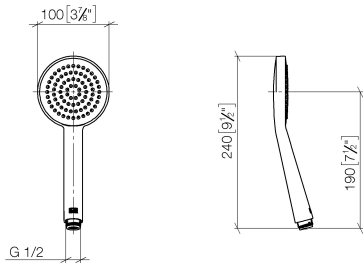

ST 050 307 3809

- shower with fixed riser projection 452mm
- Rain shower: PURE RAIN, max. flow rate 7 l/min (at 3 bar)
- Function from: 6 l/min
- rain shower Ø 220 mm
- rain shower with anti-scale system
- Hand shower: COMPACT RAIN, max. flow rate 15 l/min (at 3 bar)
- rotary diverter with volume control and shut-off function
- slide-on rosettes Ø 70 mm
- height of fittings up to rain shower (bottom edge) 964mm
- height of fittings up to top edge of elbow 1267mm
- gauge 150 mm - 13 mm
- metal shower hose 1750mm with integrated anti-twist protection
- 1/2" connection
- slide bar
- Pipe diameter 23.5 mm

VAIA Shower pipe with shower thermostat - Champagne (22kt Gold)

VAIA

ST 050 307 3809

VAIA Shower pipe with shower thermostat - Champagne (22kt Gold)

VAIA

ST 050 307 3809

ST 050 307 3809

mm [inches]

Flow rate chart

Certificates

DVGW_DW-
6517DN0129.

LGA_29981.

ST 050 307 3809

Parts for other
finishes can be found
here: [Chrome](#)

Spare parts list

No.	Item Number	Name	Quantity used	Delivery time
1	09 23 01 039 90	sieve	1	2

ST 050 307 3809

- shower with fixed riser projection 452mm
- overhead shower: rain flow
- rain shower Ø 220 mm
- rain shower with anti-scale system
- max. rainshower flow 7 l/min
- Function from: 6 l/min
- rotary diverter with volume control and shut-off function
- slide-on rosettes Ø 70 mm
- height of fittings up to rain shower (bottom edge) 964mm
- height of fittings up to top edge of elbow 1267mm
- gauge 150 mm - 13 mm
- metal shower hose 1750mm with integrated anti-twist protection
- 1/2" connection
- slide bar
- Pipe diameter 23.5 mm
- This product can help a building meet the requirements of Green Building Rating Systems, e.g. LEED®, BREEAM®, DGNB
- WRAS 2204013