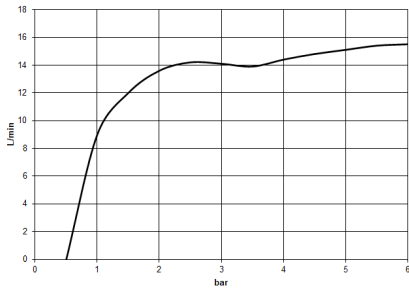

Flow rate chart

Certificates

DVGW_DW-
6517DN0129.

LGA_29981.