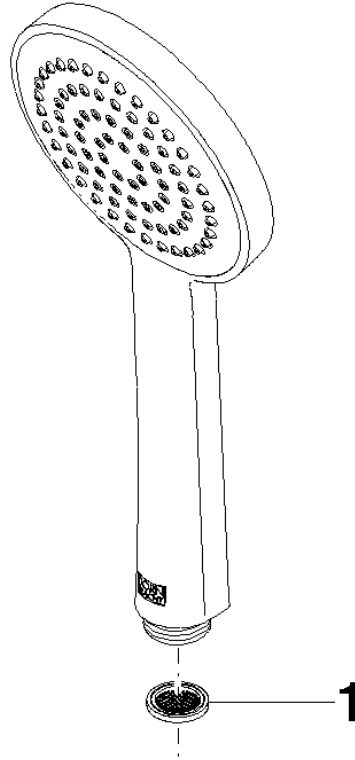

ST 050 307 3809

- shower with fixed riser projection 452mm
- Rain shower: PURE RAIN, max. flow rate 7 l/min (at 3 bar)
- Function from: 6 l/min
- rain shower Ø 220 mm
- rain shower with anti-scale system
- Hand shower: COMPACT RAIN, max. flow rate 15 l/min (at 3 bar)
- rotary diverter with volume control and shut-off function
- slide-on rosettes Ø 70 mm
- height of fittings up to rain shower (bottom edge) 964mm
- height of fittings up to top edge of elbow 1267mm
- gauge 150 mm - 13 mm
- metal shower hose 1750mm with integrated anti-twist protection
- 1/2" connection
- slide bar
- Pipe diameter 23.5 mm

VAIA Shower pipe with shower thermostat - Champagne (22kt Gold)

VAIA

ST 050 307 3809

VAIA Shower pipe with shower thermostat - Champagne (22kt Gold)

VAIA

ST 050 307 3809

ST 050 307 3809

mm [inches]

Flow rate chart

Certificates

DVGW_DW-
6517DN0129.

LGA_29981.

ST 050 307 3809

Parts for other
finishes can be found
here: [Chrome](#)

Spare parts list

No.	Item Number	Name	Quantity used	Delivery time
1	09 23 01 039 90	sieve	1	2

ST 050 307 3809

- shower with fixed riser projection 452mm
- overhead shower: rain flow
- rain shower Ø 220 mm
- rain shower with anti-scale system
- max. rainshower flow 7 l/min
- Function from: 6 l/min
- rotary diverter with volume control and shut-off function
- slide-on rosettes Ø 70 mm
- height of fittings up to rain shower (bottom edge) 964mm
- height of fittings up to top edge of elbow 1267mm
- gauge 150 mm - 13 mm
- metal shower hose 1750mm with integrated anti-twist protection
- 1/2" connection
- slide bar
- Pipe diameter 23.5 mm
- This product can help a building meet the requirements of Green Building Rating Systems, e.g. LEED®, BREEAM®, DGNB
- WRAS 2204013