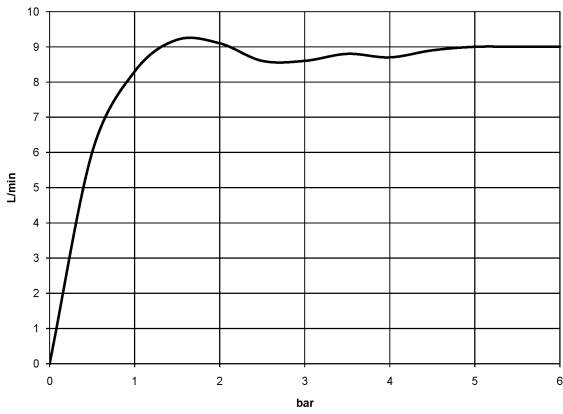

Required miscellaneous

Hand shower - Champagne (22kt Gold) 28 016 979-47

VAIA Shower pipe with shower thermostat - Champagne (22kt Gold)

VAIA

ST 050 307 3809

ST 050 307 3809

Flow rate chart

Certificates