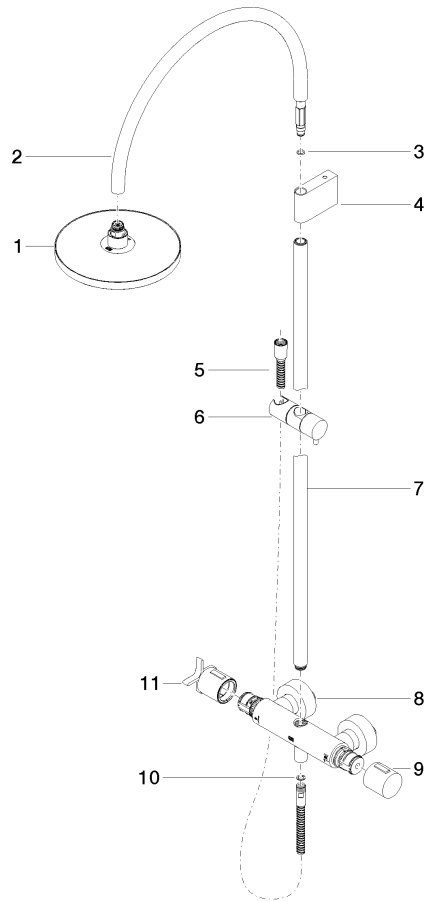

ST 050 307 3809

- shower with fixed riser projection 452mm
- Rain shower: PURE RAIN, max. flow rate 7 l/min (at 3 bar)
- Function from: 6 l/min
- rain shower Ø 220 mm
- rain shower with anti-scale system
- Hand shower: COMPACT RAIN, max. flow rate 15 l/min (at 3 bar)
- rotary diverter with volume control and shut-off function
- slide-on rosettes Ø 70 mm
- height of fittings up to rain shower (bottom edge) 964mm
- height of fittings up to top edge of elbow 1267mm
- gauge 150 mm - 13 mm
- metal shower hose 1750mm with integrated anti-twist protection
- 1/2" connection
- slide bar
- Pipe diameter 23.5 mm

ST 050 307 3809

- shower with fixed riser projection 452mm
- overhead shower: rain flow
- rain shower Ø 220 mm
- rain shower with anti-scale system
- max. rainshower flow 7 l/min
- Function from: 6 l/min
- rotary diverter with volume control and shut-off function
- slide-on rosettes Ø 70 mm
- height of fittings up to rain shower (bottom edge) 964mm
- height of fittings up to top edge of elbow 1267mm
- gauge 150 mm - 13 mm
- metal shower hose 1750mm with integrated anti-twist protection
- 1/2" connection
- slide bar
- Pipe diameter 23.5 mm
- This product can help a building meet the requirements of Green Building Rating Systems, e.g. LEED®, BREEAM®, DGNB
- WRAS 2204013

WRAS_2204013. Belgaqua_24-006- LGA_38737.
27_8.

ST 050 307 3809

Parts for other finishes can be found here: [Chrome](#)

Spare parts list

No.	Item Number	Name	Quantity used	Delivery time
1	90 12 05 092 20-47	shower	1	30
2	04 28 22 346 00-47	pipe	1	60
3	09 14 10 008 90	seal	1	2
4	90 17 11 150 00-47	holder	1	30
5	28 322 970-47	Metal shower hose 1/2" x 3/8" x 1750 mm - Champagne (22kt Gold)	1	30
6	12 570 970-47	Slide unit - Champagne (22kt Gold)	1	30
7	90 28 22 349 00-47	pipe	1	30
8	04 17 01 250 00-47	connection	1	60
9	90 17 33 015 00-47	handle	1	30
10	90 14 20 026 00 90	seal	1	2
11	90 17 33 030 00-47	handle	1	30