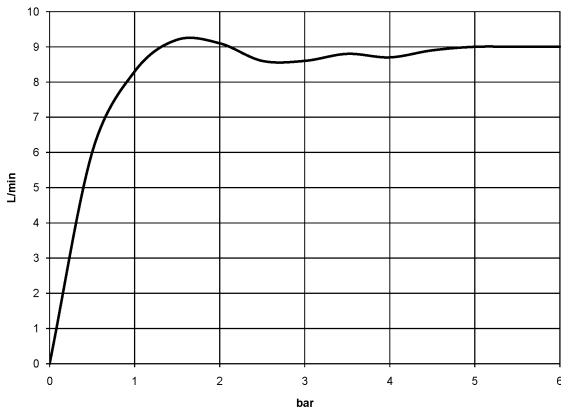

Required miscellaneous

Hand shower - Brushed Dark Platinum 28 016 979-99

VAIA Shower pipe with shower thermostat - Brushed Dark Platinum

VAIA

ST 050 307 3809

ST 050 307 3809

Flow rate chart

Certificates