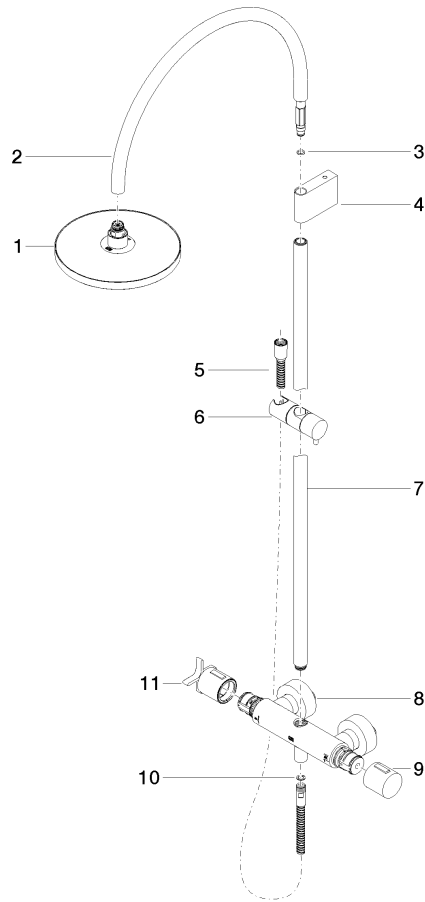

ST 050 307 3809

- shower with fixed riser projection 452mm
- Rain shower: PURE RAIN, max. flow rate 7 l/min (at 3 bar)
- Function from: 6 l/min
- rain shower Ø 220 mm
- rain shower with anti-scale system
- Hand shower: COMPACT RAIN, max. flow rate 15 l/min (at 3 bar)
- rotary diverter with volume control and shut-off function
- slide-on rosettes Ø 70 mm
- height of fittings up to rain shower (bottom edge) 964mm
- height of fittings up to top edge of elbow 1267mm
- gauge 150 mm - 13 mm
- metal shower hose 1750mm with integrated anti-twist protection
- 1/2" connection
- slide bar
- Pipe diameter 23.5 mm

ST 050 307 3809

- shower with fixed riser projection 452mm
- overhead shower: rain flow
- rain shower Ø 220 mm
- rain shower with anti-scale system
- max. rainshower flow 7 l/min
- Function from: 6 l/min
- rotary diverter with volume control and shut-off function
- slide-on rosettes Ø 70 mm
- height of fittings up to rain shower (bottom edge) 964mm
- height of fittings up to top edge of elbow 1267mm
- gauge 150 mm - 13 mm
- metal shower hose 1750mm with integrated anti-twist protection
- 1/2" connection
- slide bar
- Pipe diameter 23.5 mm
- This product can help a building meet the requirements of Green Building Rating Systems, e.g. LEED®, BREEAM®, DGNB
- WRAS 2204013

WRAS_2204013. Belgaqua_24-006- LGA_38737.
27_8.

ST 050 307 3809

Parts for other finishes can be found here: [Chrome](#)

Spare parts list

No.	Item Number	Name	Quantity used	Delivery time
1	90 12 05 092 20-99	shower	1	30
2	04 28 22 346 00-99	pipe	1	30
3	09 14 10 008 90	seal	1	2
4	90 17 11 150 00-99	holder	1	30
5	28 322 970-99	Metal shower hose 1/2" x 3/8" x 1750 mm - Brushed Dark Platinum	1	2
6	12 570 970-99	Slide unit - Brushed Dark Platinum	1	30
7	90 28 22 349 00-99	pipe	1	30
8	04 17 01 250 00-99	connection	1	30
9	90 17 33 015 00-99	handle	1	30
10	90 14 20 026 00 90	seal	1	2
11	90 17 33 030 00-99	handle	1	30