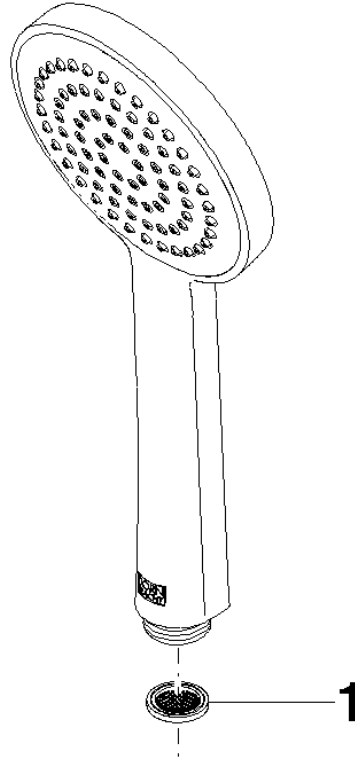

ST 050 307 3809

- shower with fixed riser projection 452mm
- Rain shower: PURE RAIN, max. flow rate 7 l/min (at 3 bar)
- Function from: 6 l/min
- rain shower Ø 220 mm
- rain shower with anti-scale system
- Hand shower: COMPACT RAIN, max. flow rate 15 l/min (at 3 bar)
- rotary diverter with volume control and shut-off function
- slide-on rosettes Ø 70 mm
- height of fittings up to rain shower (bottom edge) 964mm
- height of fittings up to top edge of elbow 1267mm
- gauge 150 mm - 13 mm
- metal shower hose 1750mm with integrated anti-twist protection
- 1/2" connection
- slide bar
- Pipe diameter 23.5 mm

VAIA Shower pipe with shower thermostat - Brushed Dark Platinum

VAIA

ST 050 307 3809

VAIA Shower pipe with shower thermostat - Brushed Dark Platinum

VAIA

ST 050 307 3809

ST 050 307 3809

mm [inches]

Flow rate chart

Certificates

DVGW_DW-6517DN0129. WRAS_2009011. LGA_29981.

ST 050 307 3809

Parts for other
finishes can be found
here: [Chrome](#)

Spare parts list

No.	Item Number	Name	Quantity used	Delivery time
1	09 23 01 039 90	sieve	1	2

ST 050 307 3809

- shower with fixed riser projection 452mm
- overhead shower: rain flow
- rain shower Ø 220 mm
- rain shower with anti-scale system
- max. rainshower flow 7 l/min
- Function from: 6 l/min
- rotary diverter with volume control and shut-off function
- slide-on rosettes Ø 70 mm
- height of fittings up to rain shower (bottom edge) 964mm
- height of fittings up to top edge of elbow 1267mm
- gauge 150 mm - 13 mm
- metal shower hose 1750mm with integrated anti-twist protection
- 1/2" connection
- slide bar
- Pipe diameter 23.5 mm
- This product can help a building meet the requirements of Green Building Rating Systems, e.g. LEED®, BREEAM®, DGNB
- WRAS 2204013