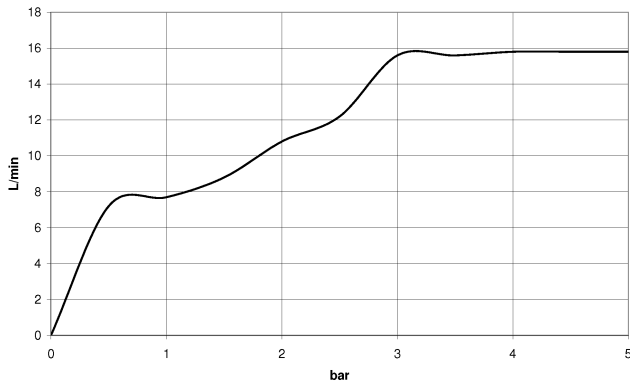

## TARA Showerpipe with shower mixer 300 mm - Brushed Platinum

---

TARA

ST 050 308 4892

ST 050 308 4892

mm [inches]

**Flow rate chart**

**Certificates**