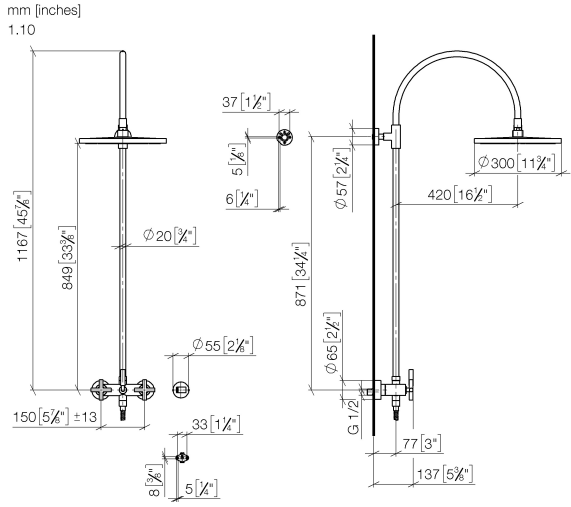

## TARA Showerpipe with shower mixer 300 mm - Brushed Platinum

---

TARA

ST 050 308 4892

ST 050 308 4892

mm [inches]

**Flow rate chart**

**Certificates**

### Spare parts list

No.	Item Number	Name	Quantity used	Delivery time
1	09 23 01 039 90	sieve	1	2

ST 050 308 4892

- shower with fixed riser projection 420mm
- overhead shower: rain flow
- rain shower Ø 300 mm
- rain shower with anti-scale system
- max. rainshower flow 14 l/min
- Function from: 10 l/min
- rotary diverter for fixed-riser shower/hand shower
- height of fittings up to rain shower (bottom edge) 850mm
- height of fittings up to top edge of elbow 1167mm
- rosette for shower holder Ø 55mm
- rosette for wall mounting Ø 57mm
- rosette for shower mixer Ø 65mm
- gauge 150 mm - 13 mm
- 1500 mm metal shower hose
- 1/2" connection
- Pipe diameter 20 mm
- quick clearing

## TARA Showerpipe with shower mixer 300 mm - Brushed Platinum

---

TARA

ST 050 308 4892

ST 050 308 4892

**Flow rate chart**

**Certificates**

Belgaqua\_24-004- LGA\_38664.  
27\_8.

### Spare parts list

No.	Item Number	Name	Quantity used	Delivery time
1	04 12 05 091 00-06	shower	1	10
2	09 23 01 039 90	sieve	1	2
3	09 24 03 177 20-06	adaptor	1	10
4	04 28 22 097 20-06	spout	1	10
5	90 14 10 011 00 90	seal	1	2
6	90 17 11 037 00-06	holder	1	10
7	90 28 22 096 00-06	pipe	1	10
8	04 17 10 020 01-06	fitting	1	10
9	90 14 20 026 00 90	seal	1	2
10	28 050 892-06	TARA Wall bracket - Brushed Platinum	1	10
11	28 304 970-06	Metal shower hose 1/2" x 3/8" x 1500 mm - Brushed Platinum	1	2