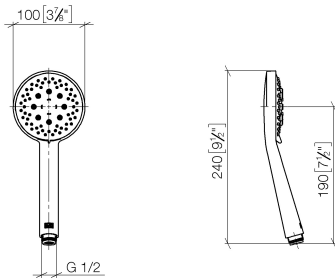

ST 050 308 4892

- shower with fixed riser projection 420mm
- Rain shower: PURE RAIN, max. flow rate 14 l/min (at 3 bar)
- Function from: 10 l/min
- rain shower Ø 300 mm
- rain shower with anti-scale system
- Hand shower: COMPACT RAIN, max. flow rate 15 l/min (at 3 bar)
- spray head Ø 100mm
- rotary diverter for fixed-riser shower/hand shower
- height of fittings up to rain shower (bottom edge) 850mm
- height of fittings up to top edge of elbow 1167mm
- rosette for shower holder Ø 55mm
- rosette for wall mounting Ø 57mm
- rosette for shower mixer Ø 65mm
- gauge 150 mm - 13 mm
- 1500 mm metal shower hose
- 1/2" connection
- Pipe diameter 20 mm

## TARA Showerpipe with shower mixer 300 mm - Brushed Platinum

---

TARA

ST 050 308 4892

ST 050 308 4892

- Three or five settings: COMPACT RAIN, COMPACT SOFT FLOW, COMPACT AQUAPRESSURE FLOW, max. flow rate 15 l/min (at 3 bar)
- with anti-scale system
- spray head Ø 100mm
- 1/2" connection
- WRAS 2210003
- Function from: 7 l/min

## TARA Showerpipe with shower mixer 300 mm - Brushed Platinum

---

TARA

ST 050 308 4892

ST 050 308 4892

mm [inches]

**Flow rate chart**

**Certificates**

### Spare parts list

No.	Item Number	Name	Quantity used	Delivery time
1	09 23 01 039 90	sieve	1	2

ST 050 308 4892

- shower with fixed riser projection 420mm
- overhead shower: rain flow
- rain shower Ø 300 mm
- rain shower with anti-scale system
- max. rainshower flow 14 l/min
- Function from: 10 l/min
- rotary diverter for fixed-riser shower/hand shower
- height of fittings up to rain shower (bottom edge) 850mm
- height of fittings up to top edge of elbow 1167mm
- rosette for shower holder Ø 55mm
- rosette for wall mounting Ø 57mm
- rosette for shower mixer Ø 65mm
- gauge 150 mm - 13 mm
- 1500 mm metal shower hose
- 1/2" connection
- Pipe diameter 20 mm
- quick clearing