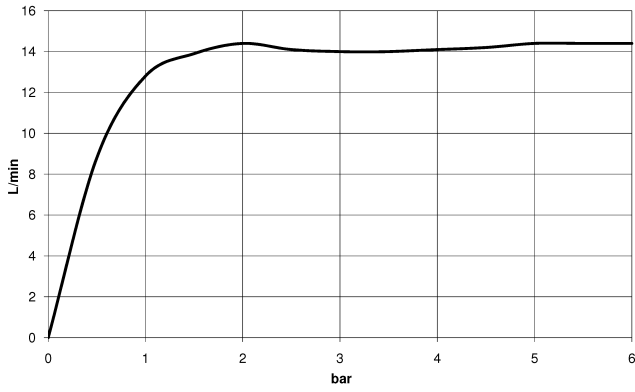

## TARA Showerpipe with shower mixer 300 mm - Brushed Platinum

---

TARA

ST 050 308 4892

ST 050 308 4892

**Flow rate chart**

**Certificates**

Belgaqua\_24-004- LGA\_38664.  
27\_8.