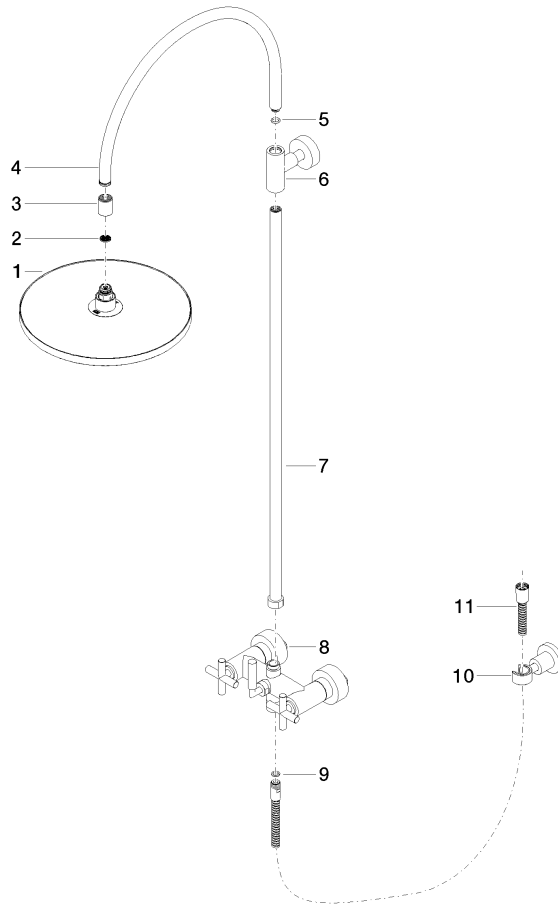

### Spare parts list

No.	Item Number	Name	Quantity used	Delivery time
1	09 23 01 039 90	sieve	1	2

ST 050 308 4892

- shower with fixed riser projection 420mm
- overhead shower: rain flow
- rain shower Ø 300 mm
- rain shower with anti-scale system
- max. rainshower flow 14 l/min
- Function from: 10 l/min
- rotary diverter for fixed-riser shower/hand shower
- height of fittings up to rain shower (bottom edge) 850mm
- height of fittings up to top edge of elbow 1167mm
- rosette for shower holder Ø 55mm
- rosette for wall mounting Ø 57mm
- rosette for shower mixer Ø 65mm
- gauge 150 mm - 13 mm
- 1500 mm metal shower hose
- 1/2" connection
- Pipe diameter 20 mm
- quick clearing

## TARA Showerpipe with shower mixer 300 mm - Brushed Platinum

---

TARA

ST 050 308 4892

ST 050 308 4892

**Flow rate chart**

**Certificates**

Belgaqua\_24-004- LGA\_38664.  
27\_8.

### Spare parts list

No.	Item Number	Name	Quantity used	Delivery time
1	04 12 05 091 00-06	shower	1	10
2	09 23 01 039 90	sieve	1	2
3	09 24 03 177 20-06	adaptor	1	10
4	04 28 22 097 20-06	spout	1	10
5	90 14 10 011 00 90	seal	1	2
6	90 17 11 037 00-06	holder	1	10
7	90 28 22 096 00-06	pipe	1	10
8	04 17 10 020 01-06	fitting	1	10
9	90 14 20 026 00 90	seal	1	2
10	28 050 892-06	TARA Wall bracket - Brushed Platinum	1	10
11	28 304 970-06	Metal shower hose 1/2" x 3/8" x 1500 mm - Brushed Platinum	1	2