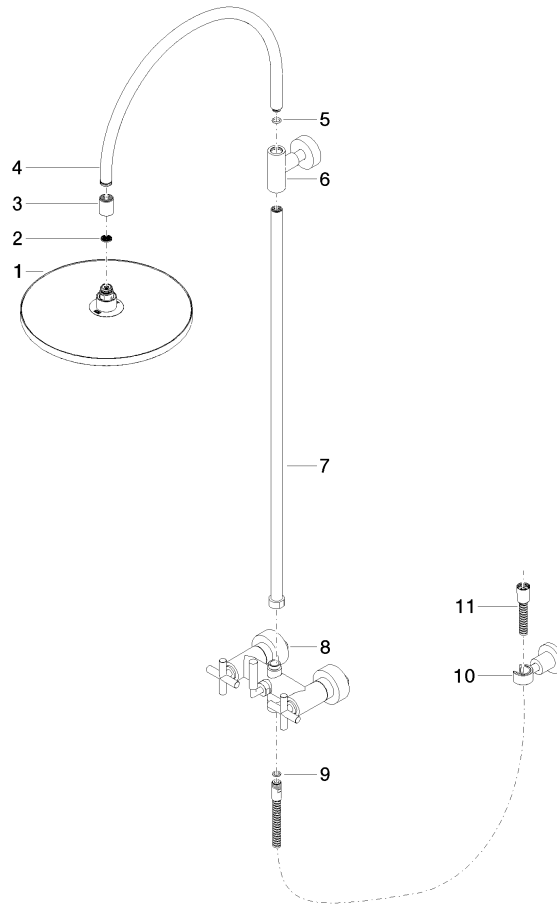

No.	Item Number	Name	Quantity used	Delivery time
1	09 23 01 039 90	sieve	1	2

ST 050 308 4892

- shower with fixed riser projection 420mm
- overhead shower: rain flow
- rain shower Ø 300 mm
- rain shower with anti-scale system
- max. rainshower flow 14 l/min
- Function from: 10 l/min
- rotary diverter for fixed-riser shower/hand shower
- height of fittings up to rain shower (bottom edge) 850mm
- height of fittings up to top edge of elbow 1167mm
- rosette for shower holder Ø 55mm
- rosette for wall mounting Ø 57mm
- rosette for shower mixer Ø 65mm
- gauge 150 mm - 13 mm
- 1500 mm metal shower hose
- 1/2" connection
- Pipe diameter 20 mm
- quick clearing

TARA Showerpipe with shower mixer 300 mm - Platinum

TARA

ST 050 308 4892

ST 050 308 4892

Flow rate chart

Certificates

Belgaqua_24-004- LGA_38664.
27_8.

ST 050 308 4892

Parts for other finishes can be found here: [Chrome](#)

Spare parts list

No.	Item Number	Name	Quantity used	Delivery time
1	04 12 05 091 00-08	shower	1	40
2	09 23 01 039 90	sieve	1	2
3	09 24 03 177 20-08	adaptor	1	40
4	04 28 22 097 20-08	spout	1	40
5	90 14 10 011 00 90	seal	1	2
6	90 17 11 037 00-08	holder	1	-
Spare part can no longer be ordered, please order the replacement item				
7	90 28 22 096 00-08	pipe	1	-
Spare part can no longer be ordered, please order the replacement item				
8	04 17 10 020 01-08	fitting	1	40
9	90 14 20 026 00 90	seal	1	2
10	28 050 892-08	TARA Wall bracket - Platinum	1	40
11	28 304 970-08	Metal shower hose 1/2" x 3/8" x 1500 mm - Platinum	1	40