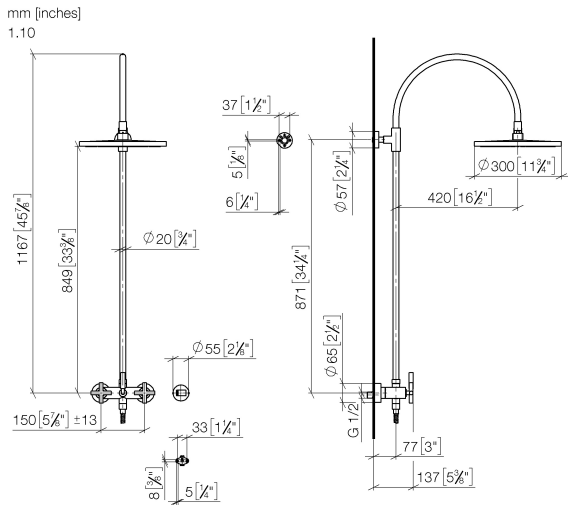

No.	Item Number	Name	Quantity used	Delivery time
1	09 23 01 039 90	sieve	1	2

ST 050 308 4892

- shower with fixed riser projection 420mm
- overhead shower: rain flow
- rain shower Ø 300 mm
- rain shower with anti-scale system
- max. rainshower flow 14 l/min
- Function from: 10 l/min
- rotary diverter for fixed-riser shower/hand shower
- height of fittings up to rain shower (bottom edge) 850mm
- height of fittings up to top edge of elbow 1167mm
- rosette for shower holder Ø 55mm
- rosette for wall mounting Ø 57mm
- rosette for shower mixer Ø 65mm
- gauge 150 mm - 13 mm
- 1500 mm metal shower hose
- 1/2" connection
- Pipe diameter 20 mm
- quick clearing

TARA Showerpipe with shower mixer 300 mm - Platinum

TARA

ST 050 308 4892

ST 050 308 4892

Flow rate chart

Certificates

Belgaqua_24-004- LGA_38664.
27_8.

ST 050 308 4892

Parts for other finishes can be found here: [Chrome](#)

Spare parts list

No.	Item Number	Name	Quantity used	Delivery time
1	04 12 05 091 00-08	shower	1	40
2	09 23 01 039 90	sieve	1	2
3	09 24 03 177 20-08	adaptor	1	40
4	04 28 22 097 20-08	spout	1	40
5	90 14 10 011 00 90	seal	1	2
6	90 17 11 037 00-08	holder	1	-
Spare part can no longer be ordered, please order the replacement item				
7	90 28 22 096 00-08	pipe	1	-
Spare part can no longer be ordered, please order the replacement item				
8	04 17 10 020 01-08	fitting	1	40
9	90 14 20 026 00 90	seal	1	2
10	28 050 892-08	TARA Wall bracket - Platinum	1	40
11	28 304 970-08	Metal shower hose 1/2" x 3/8" x 1500 mm - Platinum	1	40