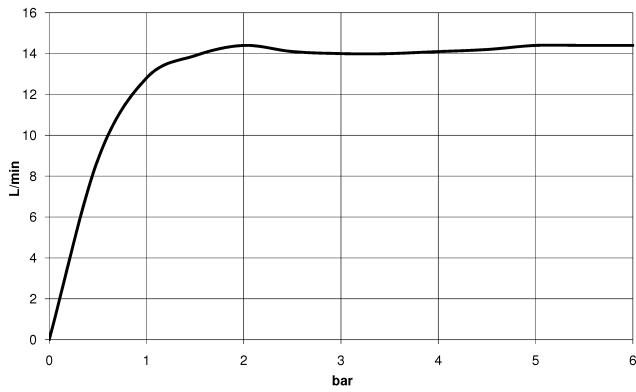

TARA Showerpipe with shower mixer 300 mm - Platinum

TARA

ST 050 308 4892

ST 050 308 4892

Flow rate chart

Certificates

Belgaqua_24-004- LGA_38664.
27_8.

ST 050 308 4892