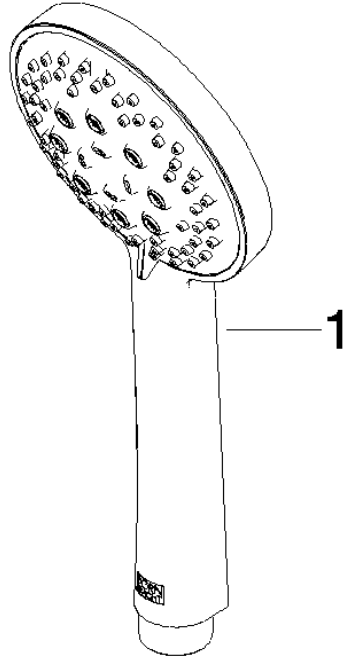

ST 050 308 4892

- shower with fixed riser projection 420mm
- Rain shower: PURE RAIN, max. flow rate 14 l/min (at 3 bar)
- Function from: 10 l/min
- rain shower Ø 300 mm
- rain shower with anti-scale system
- Hand shower: COMPACT RAIN, max. flow rate 15 l/min (at 3 bar)
- spray head Ø 100mm
- rotary diverter for fixed-riser shower/hand shower
- height of fittings up to rain shower (bottom edge) 850mm
- height of fittings up to top edge of elbow 1167mm
- rosette for shower holder Ø 55mm
- rosette for wall mounting Ø 57mm
- rosette for shower mixer Ø 65mm
- gauge 150 mm - 13 mm
- 1500 mm metal shower hose
- 1/2" connection
- Pipe diameter 20 mm

TARA Showerpipe with shower mixer 300 mm - Platinum

TARA

ST 050 308 4892

TARA Showerpipe with shower mixer 300 mm - Platinum

TARA

ST 050 308 4892

ST 050 308 4892

mm [inches]

Flow rate chart

Certificates

LGA_29984.

DVGW_DW-
6517DN0129.

WRAS_2210003.

ST 050 308 4892

Parts for other
finishes can be found
here: [Chrome](#)

Spare parts list

No.	Item Number	Name	Quantity used	Delivery time
1	09 23 01 039 90	sieve	1	2

ST 050 308 4892

- shower with fixed riser projection 420mm
- overhead shower: rain flow
- rain shower Ø 300 mm
- rain shower with anti-scale system
- max. rainshower flow 14 l/min
- Function from: 10 l/min
- rotary diverter for fixed-riser shower/hand shower
- height of fittings up to rain shower (bottom edge) 850mm
- height of fittings up to top edge of elbow 1167mm
- rosette for shower holder Ø 55mm
- rosette for wall mounting Ø 57mm
- rosette for shower mixer Ø 65mm
- gauge 150 mm - 13 mm
- 1500 mm metal shower hose
- 1/2" connection
- Pipe diameter 20 mm
- quick clearing