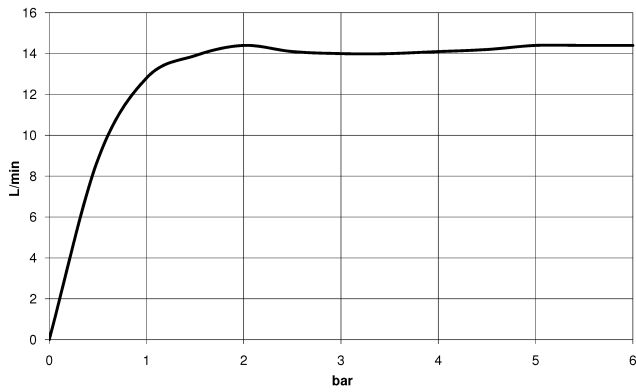

TARA Showerpipe with shower mixer 300 mm - Dark Chrome

TARA

ST 050 308 4892

ST 050 308 4892

Flow rate chart

Certificates

Belgaqua_24-004- LGA_38664.
27_8.

ST 050 308 4892