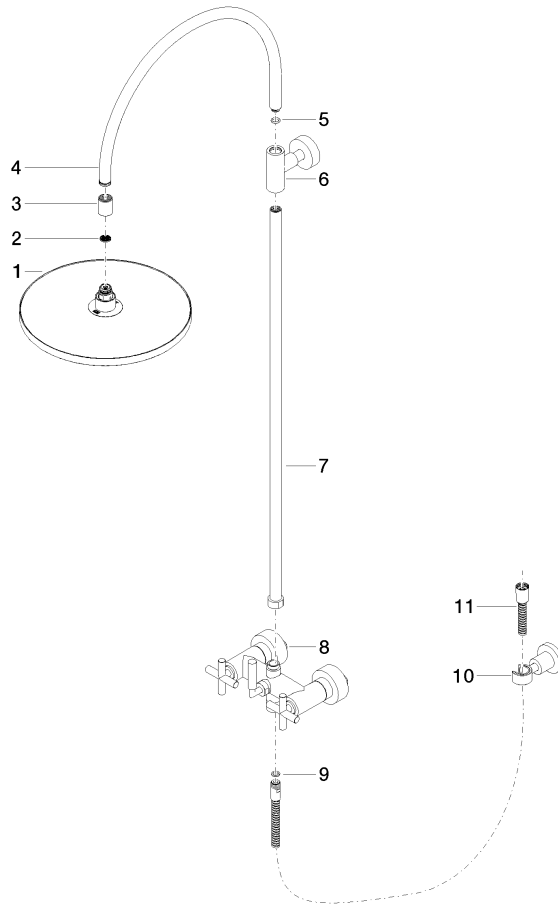

No.	Item Number	Name	Quantity used	Delivery time
1	09 23 01 039 90	sieve	1	2

ST 050 308 4892

- shower with fixed riser projection 420mm
- overhead shower: rain flow
- rain shower Ø 300 mm
- rain shower with anti-scale system
- max. rainshower flow 14 l/min
- Function from: 10 l/min
- rotary diverter for fixed-riser shower/hand shower
- height of fittings up to rain shower (bottom edge) 850mm
- height of fittings up to top edge of elbow 1167mm
- rosette for shower holder Ø 55mm
- rosette for wall mounting Ø 57mm
- rosette for shower mixer Ø 65mm
- gauge 150 mm - 13 mm
- 1500 mm metal shower hose
- 1/2" connection
- Pipe diameter 20 mm
- quick clearing

TARA Showerpipe with shower mixer 300 mm - Dark Chrome

TARA

ST 050 308 4892

ST 050 308 4892

Flow rate chart

Certificates

Belgaqua_24-004- LGA_38664.
27_8.

ST 050 308 4892

Parts for other finishes can be found here: [Chrome](#)

Spare parts list

No.	Item Number	Name	Quantity used	Delivery time
1	04 12 05 091 00-19	shower	1	20
2	09 23 01 039 90	sieve	1	2
3	09 24 03 177 20-19	adaptor	1	20
4	04 28 22 097 20-19	spout	1	20
5	90 14 10 011 00 90	seal	1	2
6	90 17 11 037 00-19	holder	1	20
7	90 28 22 096 00-19	pipe	1	20
8	04 17 10 020 01-19	fitting	1	20
9	90 14 20 026 00 90	seal	1	2
10	28 050 892-19	TARA Wall bracket - Dark Chrome	1	20
11	28 304 970-19	Metal shower hose 1/2" x 3/8" x 1500 mm - Dark Chrome	1	20