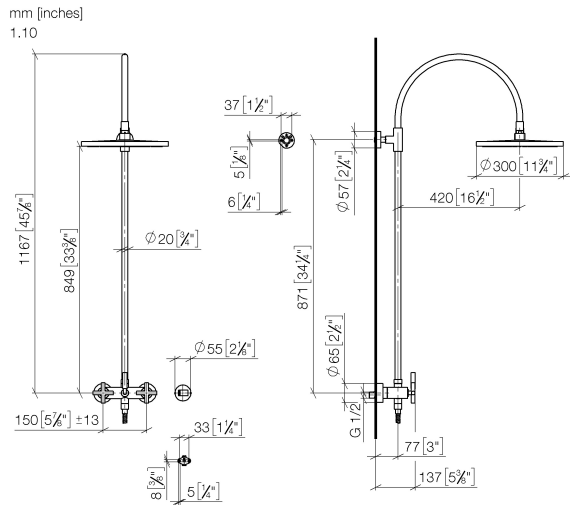

No.	Item Number	Name	Quantity used	Delivery time
1	09 23 01 039 90	sieve	1	2

ST 050 308 4892

- shower with fixed riser projection 420mm
- overhead shower: rain flow
- rain shower Ø 300 mm
- rain shower with anti-scale system
- max. rainshower flow 14 l/min
- Function from: 10 l/min
- rotary diverter for fixed-riser shower/hand shower
- height of fittings up to rain shower (bottom edge) 850mm
- height of fittings up to top edge of elbow 1167mm
- rosette for shower holder Ø 55mm
- rosette for wall mounting Ø 57mm
- rosette for shower mixer Ø 65mm
- gauge 150 mm - 13 mm
- 1500 mm metal shower hose
- 1/2" connection
- Pipe diameter 20 mm
- quick clearing

TARA Showerpipe with shower mixer 300 mm - Dark Chrome

TARA

ST 050 308 4892

ST 050 308 4892

Flow rate chart

Certificates

Belgaqua_24-004- LGA_38664.
27_8.

ST 050 308 4892

Parts for other finishes can be found here: [Chrome](#)

Spare parts list

No.	Item Number	Name	Quantity used	Delivery time
1	04 12 05 091 00-19	shower	1	20
2	09 23 01 039 90	sieve	1	2
3	09 24 03 177 20-19	adaptor	1	20
4	04 28 22 097 20-19	spout	1	20
5	90 14 10 011 00 90	seal	1	2
6	90 17 11 037 00-19	holder	1	20
7	90 28 22 096 00-19	pipe	1	20
8	04 17 10 020 01-19	fitting	1	20
9	90 14 20 026 00 90	seal	1	2
10	28 050 892-19	TARA Wall bracket - Dark Chrome	1	20
11	28 304 970-19	Metal shower hose 1/2" x 3/8" x 1500 mm - Dark Chrome	1	20