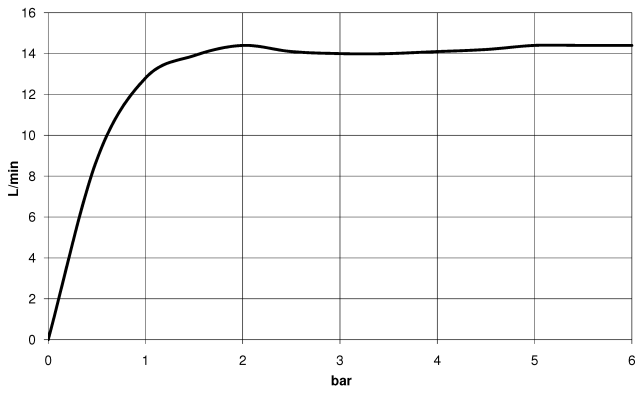

TARA Showerpipe with shower mixer 300 mm - Brushed Durabronz (23kt Gold)

TARA

ST 050 308 4892

ST 050 308 4892

Flow rate chart

Certificates

Belgaqua_24-004- LGA_38664.
27_8.

ST 050 308 4892