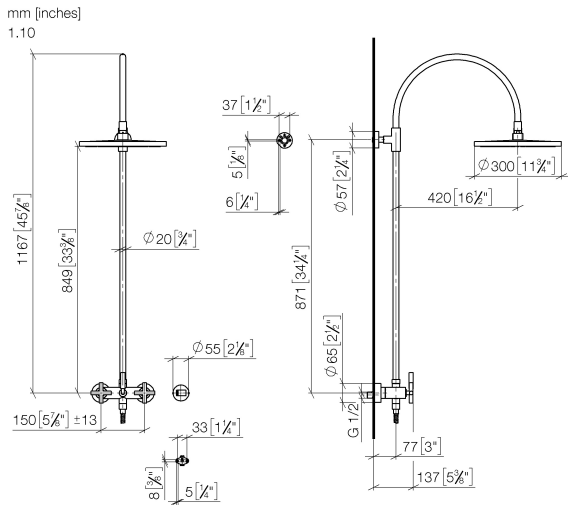

TARA Showerpipe with shower mixer 300 mm - Brushed Durabronz (23kt Gold)

TARA

ST 050 308 4892

TARA Showerpipe with shower mixer 300 mm - Brushed Durabronz (23kt Gold)

TARA

ST 050 308 4892

ST 050 308 4892

mm [inches]

No.	Item Number	Name	Quantity used	Delivery time
1	09 23 01 039 90	sieve	1	2

ST 050 308 4892

- shower with fixed riser projection 420mm
- overhead shower: rain flow
- rain shower Ø 300 mm
- rain shower with anti-scale system
- max. rainshower flow 14 l/min
- Function from: 10 l/min
- rotary diverter for fixed-riser shower/hand shower
- height of fittings up to rain shower (bottom edge) 850mm
- height of fittings up to top edge of elbow 1167mm
- rosette for shower holder Ø 55mm
- rosette for wall mounting Ø 57mm
- rosette for shower mixer Ø 65mm
- gauge 150 mm - 13 mm
- 1500 mm metal shower hose
- 1/2" connection
- Pipe diameter 20 mm
- quick clearing

TARA Showerpipe with shower mixer 300 mm - Brushed Durabronz (23kt Gold)

TARA

ST 050 308 4892

ST 050 308 4892

Flow rate chart

Certificates

Belgaqua_24-004- LGA_38664.
27_8.

ST 050 308 4892

Parts for other finishes can be found here: [Chrome](#)

Spare parts list

No.	Item Number	Name	Quantity used	Delivery time
1	04 12 05 091 00-28	shower	1	20
2	09 23 01 039 90	sieve	1	2
3	09 24 03 177 20-28	adaptor	1	20
4	04 28 22 097 20-28	spout	1	20
5	90 14 10 011 00 90	seal	1	2
6	90 17 11 037 00-28	holder	1	20
7	90 28 22 096 00-28	pipe	1	20
8	04 17 10 020 01-28	fitting	1	20
9	90 14 20 026 00 90	seal	1	2
10	28 050 892-28	TARA Wall bracket - Brushed Durabron (23kt Gold)	1	20
11	28 304 970-28	Metal shower hose 1/2" x 3/8" x 1500 mm - Brushed Durabron (23kt Gold)	1	20