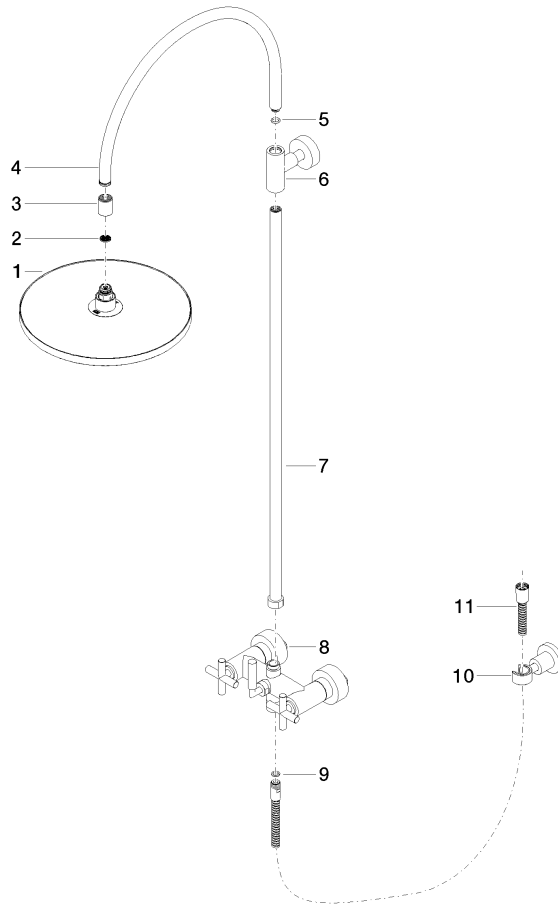

No.	Item Number	Name	Quantity used	Delivery time
1	09 23 01 039 90	sieve	1	2

ST 050 308 4892

- shower with fixed riser projection 420mm
- overhead shower: rain flow
- rain shower Ø 300 mm
- rain shower with anti-scale system
- max. rainshower flow 14 l/min
- Function from: 10 l/min
- rotary diverter for fixed-riser shower/hand shower
- height of fittings up to rain shower (bottom edge) 850mm
- height of fittings up to top edge of elbow 1167mm
- rosette for shower holder Ø 55mm
- rosette for wall mounting Ø 57mm
- rosette for shower mixer Ø 65mm
- gauge 150 mm - 13 mm
- 1500 mm metal shower hose
- 1/2" connection
- Pipe diameter 20 mm
- quick clearing

TARA Showerpipe with shower mixer 300 mm - Brushed Durabronz (23kt Gold)

TARA

ST 050 308 4892

ST 050 308 4892

Flow rate chart

Certificates

Belgaqua_24-004- LGA_38664.
27_8.

ST 050 308 4892

Parts for other finishes can be found here: [Chrome](#)

Spare parts list

No.	Item Number	Name	Quantity used	Delivery time
1	04 12 05 091 00-28	shower	1	20
2	09 23 01 039 90	sieve	1	2
3	09 24 03 177 20-28	adaptor	1	20
4	04 28 22 097 20-28	spout	1	20
5	90 14 10 011 00 90	seal	1	2
6	90 17 11 037 00-28	holder	1	20
7	90 28 22 096 00-28	pipe	1	20
8	04 17 10 020 01-28	fitting	1	20
9	90 14 20 026 00 90	seal	1	2
10	28 050 892-28	TARA Wall bracket - Brushed Durabron (23kt Gold)	1	20
11	28 304 970-28	Metal shower hose 1/2" x 3/8" x 1500 mm - Brushed Durabron (23kt Gold)	1	20