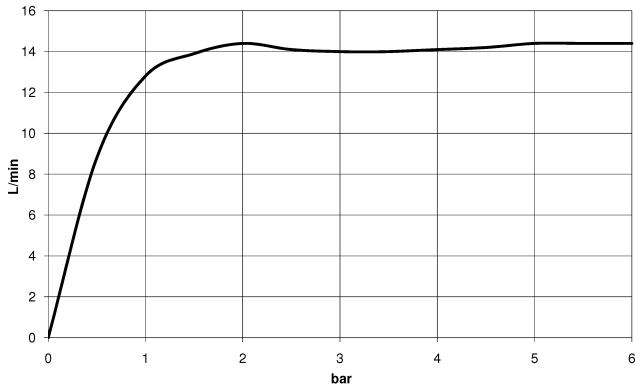

TARA Showerpipe with shower mixer 300 mm - Matte Black

TARA

ST 050 308 4892

ST 050 308 4892

Flow rate chart

Certificates

Belgaqua_24-004- LGA_38664.
27_8.

ST 050 308 4892