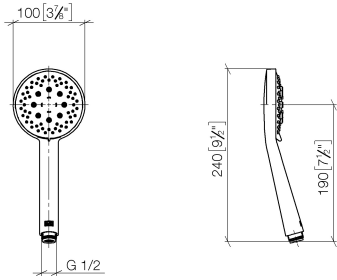

ST 050 308 4892

- shower with fixed riser projection 420mm
- Rain shower: PURE RAIN, max. flow rate 14 l/min (at 3 bar)
- Function from: 10 l/min
- rain shower Ø 300 mm
- rain shower with anti-scale system
- Hand shower: COMPACT RAIN, max. flow rate 15 l/min (at 3 bar)
- spray head Ø 100mm
- rotary diverter for fixed-riser shower/hand shower
- height of fittings up to rain shower (bottom edge) 850mm
- height of fittings up to top edge of elbow 1167mm
- rosette for shower holder Ø 55mm
- rosette for wall mounting Ø 57mm
- rosette for shower mixer Ø 65mm
- gauge 150 mm - 13 mm
- 1500 mm metal shower hose
- 1/2" connection
- Pipe diameter 20 mm

- Three or five settings: COMPACT RAIN, COMPACT SOFT FLOW, COMPACT AQUAPRESSURE FLOW, max. flow rate 15 l/min (at 3 bar)
- with anti-scale system
- spray head Ø 100mm
- 1/2" connection
- WRAS 2210003
- Function from: 7 l/min

TARA Showerpipe with shower mixer 300 mm - Matte Black

TARA

ST 050 308 4892

TARA Showerpipe with shower mixer 300 mm - Matte Black

TARA

ST 050 308 4892

ST 050 308 4892

mm [inches]

No.	Item Number	Name	Quantity used	Delivery time
1	09 23 01 039 90	sieve	1	2

ST 050 308 4892

- shower with fixed riser projection 420mm
- overhead shower: rain flow
- rain shower Ø 300 mm
- rain shower with anti-scale system
- max. rainshower flow 14 l/min
- Function from: 10 l/min
- rotary diverter for fixed-riser shower/hand shower
- height of fittings up to rain shower (bottom edge) 850mm
- height of fittings up to top edge of elbow 1167mm
- rosette for shower holder Ø 55mm
- rosette for wall mounting Ø 57mm
- rosette for shower mixer Ø 65mm
- gauge 150 mm - 13 mm
- 1500 mm metal shower hose
- 1/2" connection
- Pipe diameter 20 mm
- quick clearing