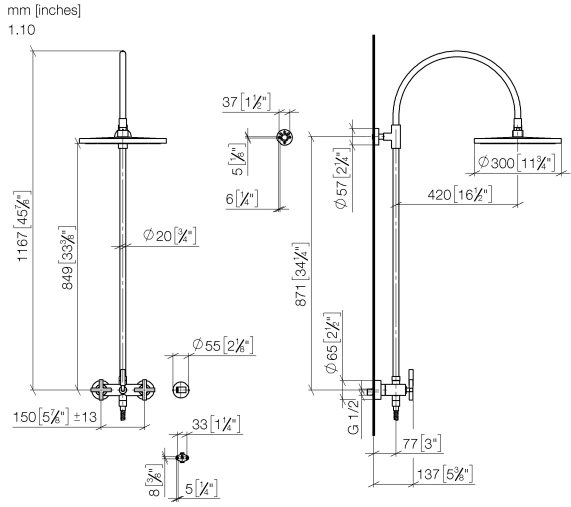

No.	Item Number	Name	Quantity used	Delivery time
1	09 23 01 039 90	sieve	1	2

ST 050 308 4892

- shower with fixed riser projection 420mm
- overhead shower: rain flow
- rain shower Ø 300 mm
- rain shower with anti-scale system
- max. rainshower flow 14 l/min
- Function from: 10 l/min
- rotary diverter for fixed-riser shower/hand shower
- height of fittings up to rain shower (bottom edge) 850mm
- height of fittings up to top edge of elbow 1167mm
- rosette for shower holder Ø 55mm
- rosette for wall mounting Ø 57mm
- rosette for shower mixer Ø 65mm
- gauge 150 mm - 13 mm
- 1500 mm metal shower hose
- 1/2" connection
- Pipe diameter 20 mm
- quick clearing

TARA Showerpipe with shower mixer 300 mm - Matte Black

TARA

ST 050 308 4892

ST 050 308 4892

Flow rate chart

Certificates

Belgaqua_24-004- LGA_38664.
27_8.

ST 050 308 4892

Parts for other finishes can be found here: [Chrome](#)

Spare parts list

No.	Item Number	Name	Quantity used	Delivery time
1	04 12 05 091 00-33	shower	1	30
2	09 23 01 039 90	sieve	1	2
3	09 24 03 177 20-33	adaptor	1	30
4	04 28 22 097 20-33	spout	1	30
5	90 14 10 011 00 90	seal	1	2
6	90 17 11 037 00-33	holder	1	-
Spare part can no longer be ordered, please order the replacement item				
7	90 28 22 096 00-33	pipe	1	30
8	04 17 10 020 01-33	fitting	1	30
9	90 14 20 026 00 90	seal	1	2
10	28 050 892-33	TARA Wall bracket - Matte Black	1	10
11	28 304 970-33	Metal shower hose 1/2" x 3/8" x 1500 mm - Matte Black	1	30