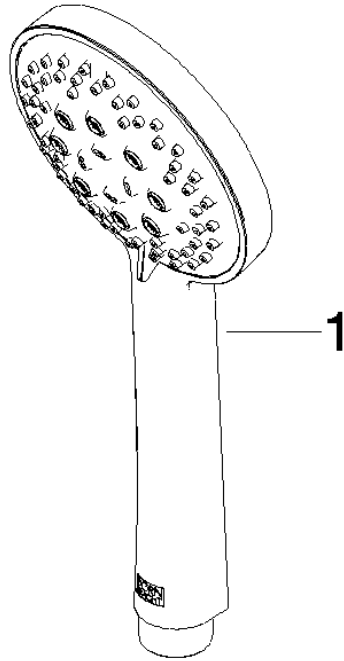

ST 050 308 4892

- shower with fixed riser projection 420mm
- Rain shower: PURE RAIN, max. flow rate 14 l/min (at 3 bar)
- Function from: 10 l/min
- rain shower Ø 300 mm
- rain shower with anti-scale system
- Hand shower: COMPACT RAIN, max. flow rate 15 l/min (at 3 bar)
- spray head Ø 100mm
- rotary diverter for fixed-riser shower/hand shower
- height of fittings up to rain shower (bottom edge) 850mm
- height of fittings up to top edge of elbow 1167mm
- rosette for shower holder Ø 55mm
- rosette for wall mounting Ø 57mm
- rosette for shower mixer Ø 65mm
- gauge 150 mm - 13 mm
- 1500 mm metal shower hose
- 1/2" connection
- Pipe diameter 20 mm

TARA Showerpipe with shower mixer 300 mm - Matte Black

TARA

ST 050 308 4892

TARA Showerpipe with shower mixer 300 mm - Matte Black

TARA

ST 050 308 4892

ST 050 308 4892

mm [inches]

Flow rate chart

Certificates

LGA_29984.

DVGW_DW-
6517DN0129.

WRAS_2210003.

ST 050 308 4892

Parts for other
finishes can be found
here: [Chrome](#)

Spare parts list

No.	Item Number	Name	Quantity used	Delivery time
1	09 23 01 039 90	sieve	1	2

ST 050 308 4892

- shower with fixed riser projection 420mm
- overhead shower: rain flow
- rain shower Ø 300 mm
- rain shower with anti-scale system
- max. rainshower flow 14 l/min
- Function from: 10 l/min
- rotary diverter for fixed-riser shower/hand shower
- height of fittings up to rain shower (bottom edge) 850mm
- height of fittings up to top edge of elbow 1167mm
- rosette for shower holder Ø 55mm
- rosette for wall mounting Ø 57mm
- rosette for shower mixer Ø 65mm
- gauge 150 mm - 13 mm
- 1500 mm metal shower hose
- 1/2" connection
- Pipe diameter 20 mm
- quick clearing