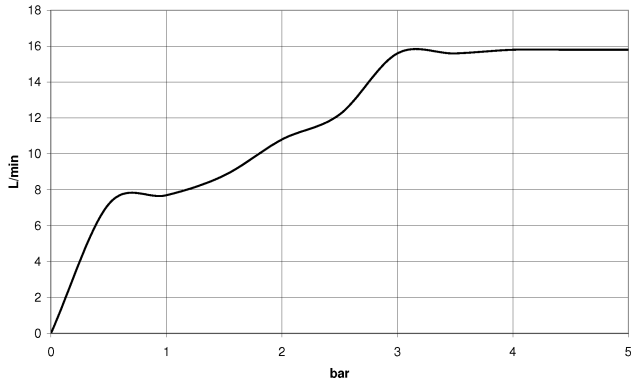

Flow rate chart

Certificates

LGA_29984.

DVGW_DW-
6517DN0129.

WRAS_2210003.