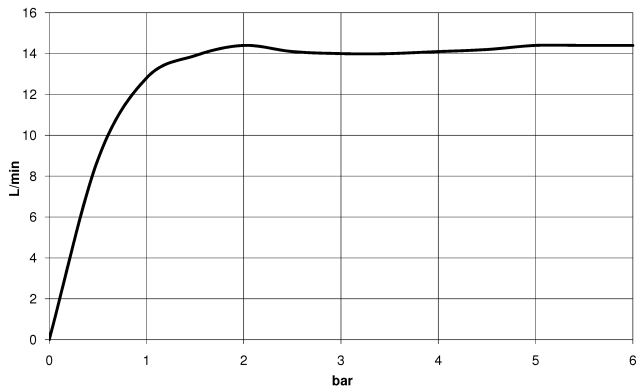

TARA Showerpipe with shower mixer 300 mm - Brushed Champagne (22kt Gold)

---

TARA

ST 050 308 4892

ST 050 308 4802

mm [inches]

1.10

**Flow rate chart**