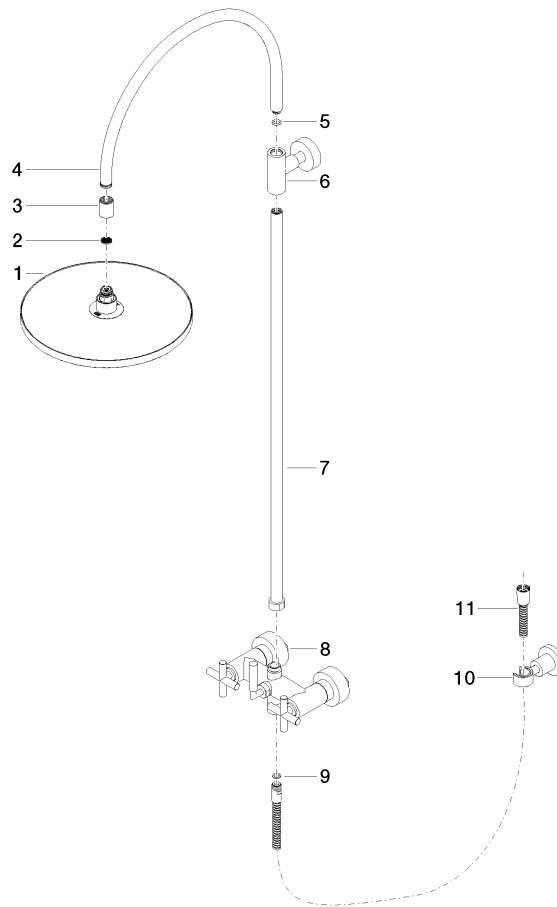

TARA

ST 050 308 4892

- shower with fixed riser projection 420mm
- overhead shower: rain flow
- rain shower Ø 300 mm
- rain shower with anti-scale system
- max. rainshower flow 14 l/min
- Function from: 10 l/min
- rotary diverter for fixed-riser shower/hand shower
- height of fittings up to rain shower (bottom edge) 850mm
- height of fittings up to top edge of elbow 1167mm
- rosette for shower holder Ø 55mm
- rosette for wall mounting Ø 57mm
- rosette for shower mixer Ø 65mm
- gauge 150 mm - 13 mm
- 1500 mm metal shower hose
- 1/2" connection
- Pipe diameter 20 mm
- quick clearing

TARA Showerpipe with shower mixer 300 mm - Brushed Champagne (22kt Gold)

---

TARA

ST 050 308 4892

ST 050 308 4802

mm [inches]

1.10

**Flow rate chart**

**Certificates**

Belgaqua\_24-004- LGA\_38664.  
27\_8.

ST 050 308 4892  
Parts for other finishes can be found here: Chrome

Spare parts list

No.	Item Number	Name	Quantity used	Delivery time
1	04 12 05 091 00-46	shower	1	30
2	09 23 01 039 90	sieve	1	2
3	09 24 03 177 20-46	adaptor	1	30
4	04 28 22 097 20-46	spout	1	30
5	90 14 10 011 00 90	seal	1	2
6	90 17 11 037 00-46	holder	1	30
7	90 28 22 096 00-46	pipe	1	30
8	04 17 10 020 01-46	fitting	1	30
9	90 14 20 026 00 90	seal	1	2
10	28 050 892-46	TARA Wall bracket - Brushed Champagne (22kt Gold)	1	30
11	28 304 970-46	Metal shower hose 1/2" x 3/8" x 1500 mm - Brushed Champagne (22kt Gold)	1	30