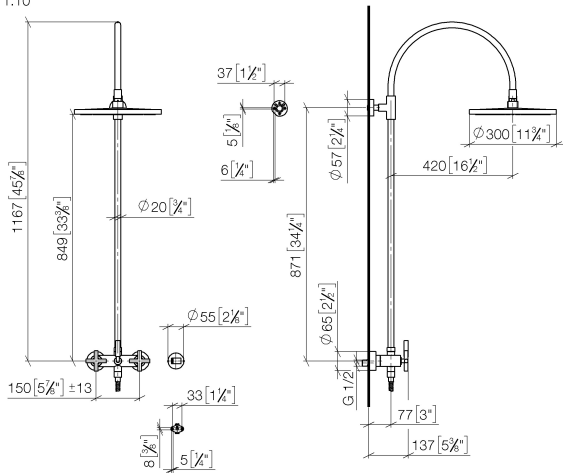

TARA

ST 050 308 4892

- shower with fixed riser projection 420mm
- overhead shower: rain flow
- rain shower Ø 300 mm
- rain shower with anti-scale system
- max. rainshower flow 14 l/min
- Function from: 10 l/min
- rotary diverter for fixed-riser shower/hand shower
- height of fittings up to rain shower (bottom edge) 850mm
- height of fittings up to top edge of elbow 1167mm
- rosette for shower holder Ø 55mm
- rosette for wall mounting Ø 57mm
- rosette for shower mixer Ø 65mm
- gauge 150 mm - 13 mm
- 1500 mm metal shower hose
- 1/2" connection
- Pipe diameter 20 mm
- quick clearing

TARA Showerpipe with shower mixer 300 mm - Brushed Champagne (22kt Gold)

---

TARA

ST 050 308 4892

ST 050 308 4802

mm [inches]

1.10

**Flow rate chart**

**Certificates**

Belgaqua\_24-004- LGA\_38664.  
27\_8.

ST 050 308 4892  
Parts for other finishes can be found here: Chrome

Spare parts list

No.	Item Number	Name	Quantity used	Delivery time
1	04 12 05 091 00-46	shower	1	30
2	09 23 01 039 90	sieve	1	2
3	09 24 03 177 20-46	adaptor	1	30
4	04 28 22 097 20-46	spout	1	30
5	90 14 10 011 00 90	seal	1	2
6	90 17 11 037 00-46	holder	1	30
7	90 28 22 096 00-46	pipe	1	30
8	04 17 10 020 01-46	fitting	1	30
9	90 14 20 026 00 90	seal	1	2
10	28 050 892-46	TARA Wall bracket - Brushed Champagne (22kt Gold)	1	30
11	28 304 970-46	Metal shower hose 1/2" x 3/8" x 1500 mm - Brushed Champagne (22kt Gold)	1	30