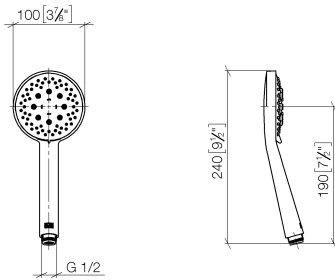

ST 050 308 4892

- shower with fixed riser projection 420mm
- Rain shower: PURE RAIN, max. flow rate 14 l/min (at 3 bar)
- Function from: 10 l/min
- rain shower Ø 300 mm
- rain shower with anti-scale system
- Hand shower: COMPACT RAIN, max. flow rate 15 l/min (at 3 bar)
- spray head Ø 100mm
- rotary diverter for fixed-riser shower/hand shower
- height of fittings up to rain shower (bottom edge) 850mm
- height of fittings up to top edge of elbow 1167mm
- rosette for shower holder Ø 55mm
- rosette for wall mounting Ø 57mm
- rosette for shower mixer Ø 65mm
- gauge 150 mm - 13 mm
- 1500 mm metal shower hose
- 1/2" connection
- Pipe diameter 20 mm

- Three or five settings: COMPACT RAIN, COMPACT SOFT FLOW, COMPACT AQUAPRESSURE FLOW, max. flow rate 15 l/min (at 3 bar)
- with anti-scale system
- spray head Ø 100mm
- 1/2" connection
- WRAS 2210003
- Function from: 7 l/min

TARA Showerpipe with shower mixer 300 mm - Brushed Chrome

TARA

ST 050 308 4892

TARA Showerpipe with shower mixer 300 mm - Brushed Chrome

TARA

ST 050 308 4892

ST 050 308 4892

mm [inches]

No.	Item Number	Name	Quantity used	Delivery time
1	09 23 01 039 90	sieve	1	2

ST 050 308 4892

- shower with fixed riser projection 420mm
- overhead shower: rain flow
- rain shower Ø 300 mm
- rain shower with anti-scale system
- max. rainshower flow 14 l/min
- Function from: 10 l/min
- rotary diverter for fixed-riser shower/hand shower
- height of fittings up to rain shower (bottom edge) 850mm
- height of fittings up to top edge of elbow 1167mm
- rosette for shower holder Ø 55mm
- rosette for wall mounting Ø 57mm
- rosette for shower mixer Ø 65mm
- gauge 150 mm - 13 mm
- 1500 mm metal shower hose
- 1/2" connection
- Pipe diameter 20 mm
- quick clearing