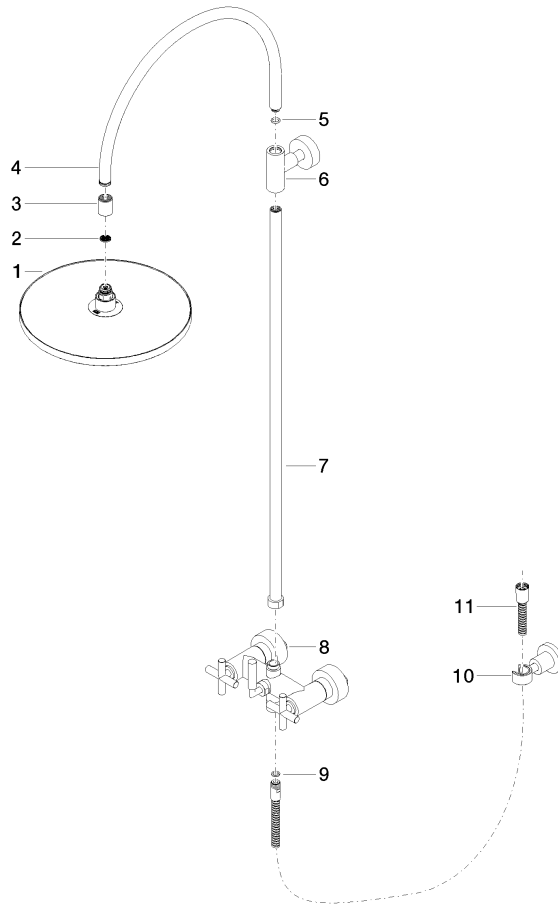

No.	Item Number	Name	Quantity used	Delivery time
1	09 23 01 039 90	sieve	1	2

ST 050 308 4892

- shower with fixed riser projection 420mm
- overhead shower: rain flow
- rain shower Ø 300 mm
- rain shower with anti-scale system
- max. rainshower flow 14 l/min
- Function from: 10 l/min
- rotary diverter for fixed-riser shower/hand shower
- height of fittings up to rain shower (bottom edge) 850mm
- height of fittings up to top edge of elbow 1167mm
- rosette for shower holder Ø 55mm
- rosette for wall mounting Ø 57mm
- rosette for shower mixer Ø 65mm
- gauge 150 mm - 13 mm
- 1500 mm metal shower hose
- 1/2" connection
- Pipe diameter 20 mm
- quick clearing

TARA Showerpipe with shower mixer 300 mm - Brushed Chrome

TARA

ST 050 308 4892

ST 050 308 4892

Flow rate chart

Certificates

Belgaqua_24-004- LGA_38664.
27_8.

ST 050 308 4892

Parts for other finishes can be found here: [Chrome](#)

Spare parts list

No.	Item Number	Name	Quantity used	Delivery time
1	04 12 05 091 00-93	shower	1	20
2	09 23 01 039 90	sieve	1	2
3	09 24 03 177 20-93	adaptor	1	20
4	04 28 22 097 20-93	spout	1	20
5	90 14 10 011 00 90	seal	1	2
6	90 17 11 037 00-93	holder	1	20
7	90 28 22 096 00-93	pipe	1	20
8	04 17 10 020 01-93	fitting	1	20
9	90 14 20 026 00 90	seal	1	2
10	28 050 892-93	TARA Wall bracket - Brushed Chrome	1	20
11	28 304 970-93	Metal shower hose 1/2" x 3/8" x 1500 mm - Brushed Chrome	1	20