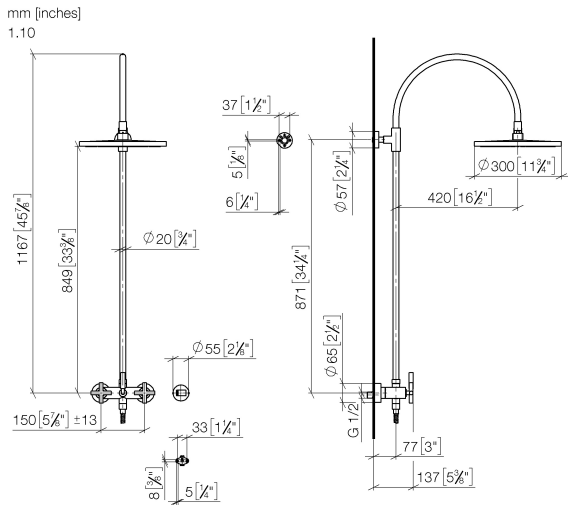

No.	Item Number	Name	Quantity used	Delivery time
1	09 23 01 039 90	sieve	1	2

ST 050 308 4892

- shower with fixed riser projection 420mm
- overhead shower: rain flow
- rain shower Ø 300 mm
- rain shower with anti-scale system
- max. rainshower flow 14 l/min
- Function from: 10 l/min
- rotary diverter for fixed-riser shower/hand shower
- height of fittings up to rain shower (bottom edge) 850mm
- height of fittings up to top edge of elbow 1167mm
- rosette for shower holder Ø 55mm
- rosette for wall mounting Ø 57mm
- rosette for shower mixer Ø 65mm
- gauge 150 mm - 13 mm
- 1500 mm metal shower hose
- 1/2" connection
- Pipe diameter 20 mm
- quick clearing

TARA Showerpipe with shower mixer 300 mm - Brushed Chrome

TARA

ST 050 308 4892

ST 050 308 4892

Flow rate chart

Certificates

Belgaqua_24-004- LGA_38664.
27_8.

ST 050 308 4892

Parts for other finishes can be found here: [Chrome](#)

Spare parts list

No.	Item Number	Name	Quantity used	Delivery time
1	04 12 05 091 00-93	shower	1	20
2	09 23 01 039 90	sieve	1	2
3	09 24 03 177 20-93	adaptor	1	20
4	04 28 22 097 20-93	spout	1	20
5	90 14 10 011 00 90	seal	1	2
6	90 17 11 037 00-93	holder	1	20
7	90 28 22 096 00-93	pipe	1	20
8	04 17 10 020 01-93	fitting	1	20
9	90 14 20 026 00 90	seal	1	2
10	28 050 892-93	TARA Wall bracket - Brushed Chrome	1	20
11	28 304 970-93	Metal shower hose 1/2" x 3/8" x 1500 mm - Brushed Chrome	1	20