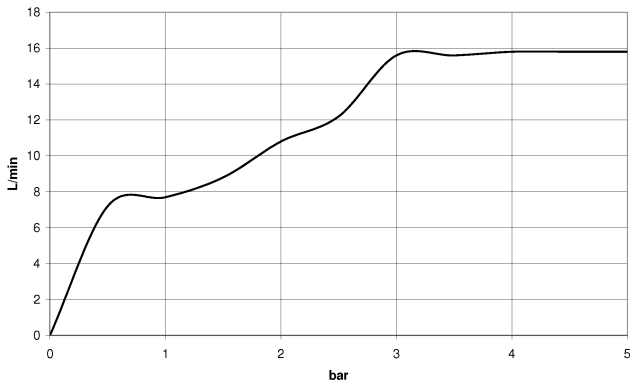

Flow rate chart

Certificates

LGA_29984.

DVGW_DW-
6517DN0129.

WRAS_2210003.