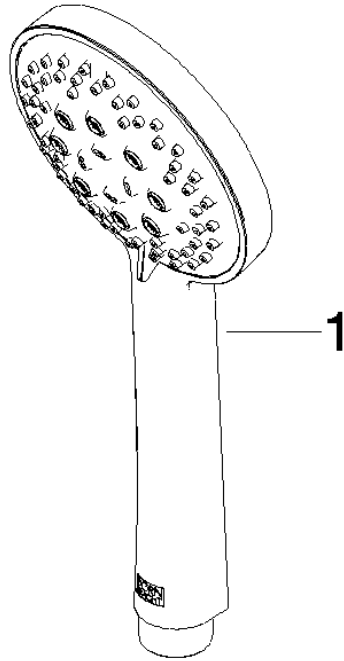

ST 050 308 4892

- shower with fixed riser projection 420mm
- Rain shower: PURE RAIN, max. flow rate 14 l/min (at 3 bar)
- Function from: 10 l/min
- rain shower Ø 300 mm
- rain shower with anti-scale system
- Hand shower: COMPACT RAIN, max. flow rate 15 l/min (at 3 bar)
- spray head Ø 100mm
- rotary diverter for fixed-riser shower/hand shower
- height of fittings up to rain shower (bottom edge) 850mm
- height of fittings up to top edge of elbow 1167mm
- rosette for shower holder Ø 55mm
- rosette for wall mounting Ø 57mm
- rosette for shower mixer Ø 65mm
- gauge 150 mm - 13 mm
- 1500 mm metal shower hose
- 1/2" connection
- Pipe diameter 20 mm

TARA Showerpipe with shower mixer 300 mm - Brushed Chrome

TARA

ST 050 308 4892

TARA Showerpipe with shower mixer 300 mm - Brushed Chrome

TARA

ST 050 308 4892

ST 050 308 4892

mm [inches]

Flow rate chart

Certificates

LGA_29984.

DVGW_DW-
6517DN0129.

WRAS_2210003.

ST 050 308 4892

Parts for other
finishes can be found
here: [Chrome](#)

Spare parts list

No.	Item Number	Name	Quantity used	Delivery time
1	09 23 01 039 90	sieve	1	2

ST 050 308 4892

- shower with fixed riser projection 420mm
- overhead shower: rain flow
- rain shower Ø 300 mm
- rain shower with anti-scale system
- max. rainshower flow 14 l/min
- Function from: 10 l/min
- rotary diverter for fixed-riser shower/hand shower
- height of fittings up to rain shower (bottom edge) 850mm
- height of fittings up to top edge of elbow 1167mm
- rosette for shower holder Ø 55mm
- rosette for wall mounting Ø 57mm
- rosette for shower mixer Ø 65mm
- gauge 150 mm - 13 mm
- 1500 mm metal shower hose
- 1/2" connection
- Pipe diameter 20 mm
- quick clearing