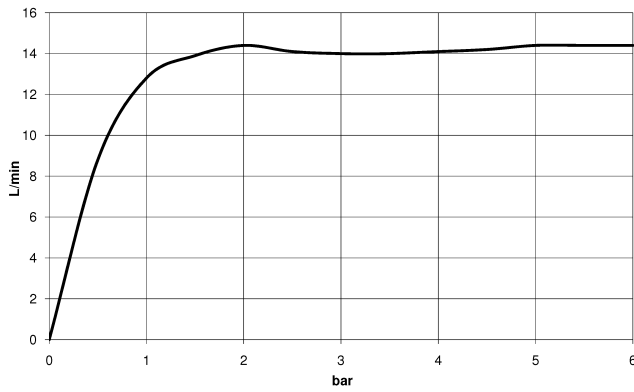

TARA Showerpipe with shower mixer 300 mm - Brushed Chrome

TARA

ST 050 308 4892

ST 050 308 4892

Flow rate chart

Certificates

Belgaqua_24-004- LGA_38664.
27_8.

ST 050 308 4892