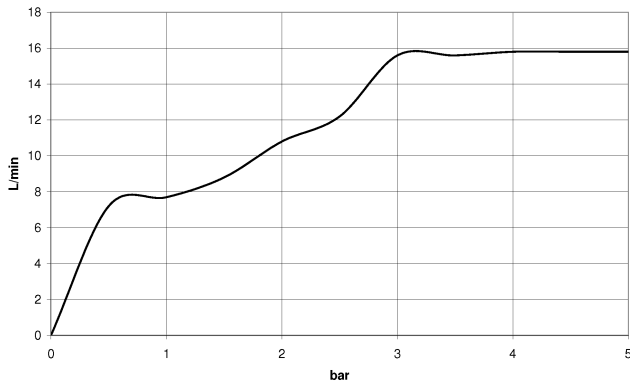

## TARA Showerpipe with shower mixer 300 mm - Brushed Dark Platinum

---

TARA

ST 050 308 4892

ST 050 308 4892

mm [inches]

**Flow rate chart**

**Certificates**