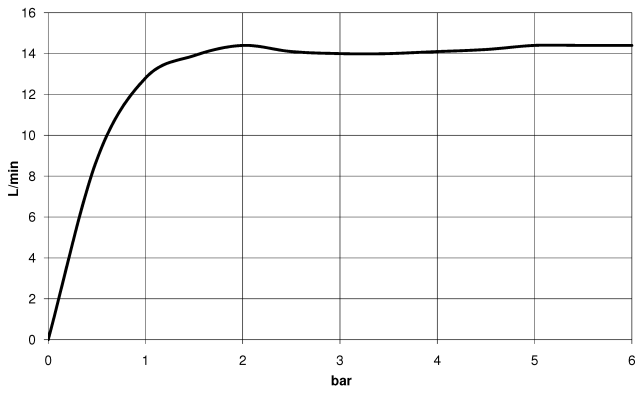

## TARA Showerpipe with shower mixer 300 mm - Brushed Dark Platinum

---

TARA

ST 050 308 4892

ST 050 308 4892

**Flow rate chart**

**Certificates**

Belgaqua\_24-004- LGA\_38664.  
27\_8.