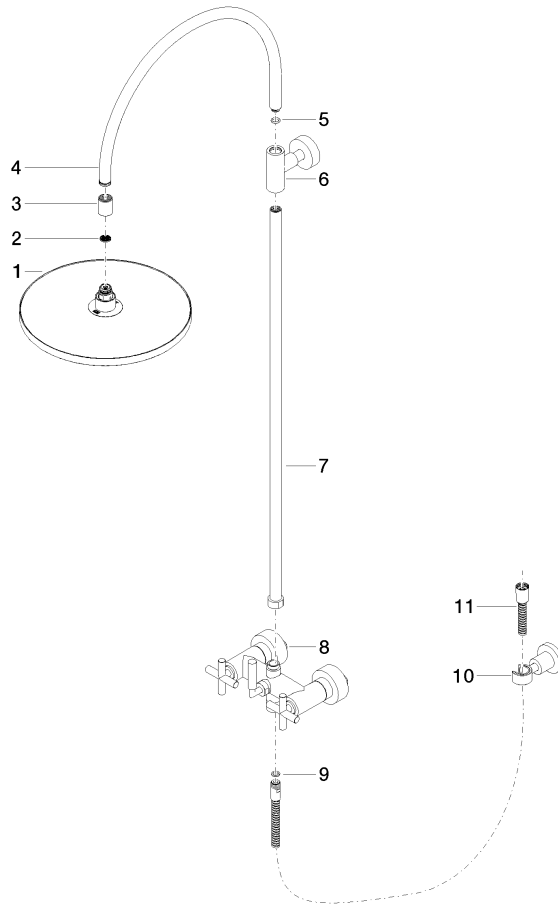

### Spare parts list

No.	Item Number	Name	Quantity used	Delivery time
1	09 23 01 039 90	sieve	1	2

ST 050 308 4892

- shower with fixed riser projection 420mm
- overhead shower: rain flow
- rain shower Ø 300 mm
- rain shower with anti-scale system
- max. rainshower flow 14 l/min
- Function from: 10 l/min
- rotary diverter for fixed-riser shower/hand shower
- height of fittings up to rain shower (bottom edge) 850mm
- height of fittings up to top edge of elbow 1167mm
- rosette for shower holder Ø 55mm
- rosette for wall mounting Ø 57mm
- rosette for shower mixer Ø 65mm
- gauge 150 mm - 13 mm
- 1500 mm metal shower hose
- 1/2" connection
- Pipe diameter 20 mm
- quick clearing

## TARA Showerpipe with shower mixer 300 mm - Brushed Dark Platinum

---

TARA

ST 050 308 4892

ST 050 308 4892

**Flow rate chart**

**Certificates**

Belgaqua\_24-004- LGA\_38664.  
27\_8.

ST 050 308 4892

Parts for other finishes can be found here: [Chrome](#)

Spare parts list

No.	Item Number	Name	Quantity used	Delivery time
1	04 12 05 091 00-99	shower	1	30
2	09 23 01 039 90	sieve	1	2
3	09 24 03 177 20-99	adaptor	1	30
4	04 28 22 097 20-99	spout	1	30
5	90 14 10 011 00 90	seal	1	2
6	90 17 11 037 00-99	holder	1	30
7	90 28 22 096 00-99	pipe	1	30
8	04 17 10 020 01-99	fitting	1	30
9	90 14 20 026 00 90	seal	1	2
10	28 050 892-99	TARA Wall bracket - Brushed Dark Platinum	1	30
11	28 304 970-99	Metal shower hose 1/2" x 3/8" x 1500 mm - Brushed Dark Platinum	1	30