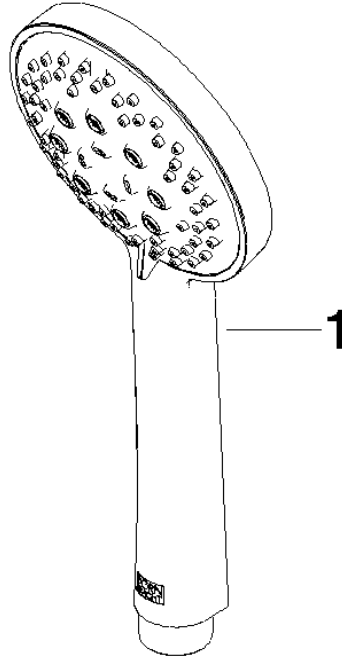

ST 050 308 4892

- shower with fixed riser projection 420mm
- Rain shower: PURE RAIN, max. flow rate 14 l/min (at 3 bar)
- Function from: 10 l/min
- rain shower Ø 300 mm
- rain shower with anti-scale system
- Hand shower: COMPACT RAIN, max. flow rate 15 l/min (at 3 bar)
- spray head Ø 100mm
- rotary diverter for fixed-riser shower/hand shower
- height of fittings up to rain shower (bottom edge) 850mm
- height of fittings up to top edge of elbow 1167mm
- rosette for shower holder Ø 55mm
- rosette for wall mounting Ø 57mm
- rosette for shower mixer Ø 65mm
- gauge 150 mm - 13 mm
- 1500 mm metal shower hose
- 1/2" connection
- Pipe diameter 20 mm

## TARA Showerpipe with shower mixer 300 mm - Brushed Dark Platinum

---

TARA

ST 050 308 4892

## TARA Showerpipe with shower mixer 300 mm - Brushed Dark Platinum

---

TARA

ST 050 308 4892

ST 050 308 4892

mm [inches]

**Flow rate chart**

**Certificates**

### Spare parts list

No.	Item Number	Name	Quantity used	Delivery time
1	09 23 01 039 90	sieve	1	2

ST 050 308 4892

- shower with fixed riser projection 420mm
- overhead shower: rain flow
- rain shower Ø 300 mm
- rain shower with anti-scale system
- max. rainshower flow 14 l/min
- Function from: 10 l/min
- rotary diverter for fixed-riser shower/hand shower
- height of fittings up to rain shower (bottom edge) 850mm
- height of fittings up to top edge of elbow 1167mm
- rosette for shower holder Ø 55mm
- rosette for wall mounting Ø 57mm
- rosette for shower mixer Ø 65mm
- gauge 150 mm - 13 mm
- 1500 mm metal shower hose
- 1/2" connection
- Pipe diameter 20 mm
- quick clearing