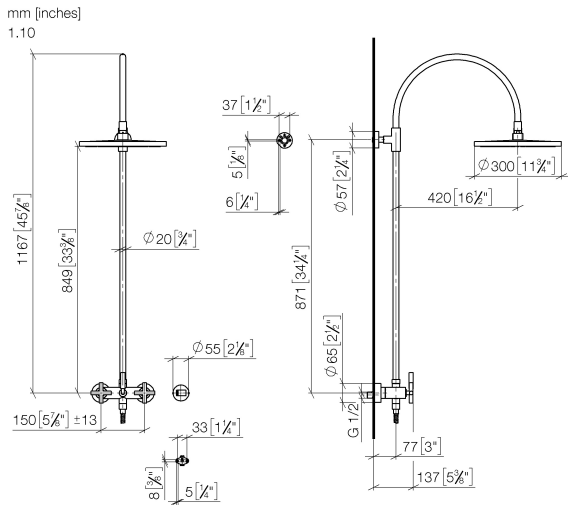

## TARA Showerpipe with shower mixer 300 mm - Brushed Dark Platinum

---

TARA

ST 050 308 4892

ST 050 308 4892

mm [inches]

**Flow rate chart**

**Certificates**

### Spare parts list

No.	Item Number	Name	Quantity used	Delivery time
1	09 23 01 039 90	sieve	1	2

ST 050 308 4892

- shower with fixed riser projection 420mm
- overhead shower: rain flow
- rain shower Ø 300 mm
- rain shower with anti-scale system
- max. rainshower flow 14 l/min
- Function from: 10 l/min
- rotary diverter for fixed-riser shower/hand shower
- height of fittings up to rain shower (bottom edge) 850mm
- height of fittings up to top edge of elbow 1167mm
- rosette for shower holder Ø 55mm
- rosette for wall mounting Ø 57mm
- rosette for shower mixer Ø 65mm
- gauge 150 mm - 13 mm
- 1500 mm metal shower hose
- 1/2" connection
- Pipe diameter 20 mm
- quick clearing

## TARA Showerpipe with shower mixer 300 mm - Brushed Dark Platinum

---

TARA

ST 050 308 4892

ST 050 308 4892

**Flow rate chart**

**Certificates**

Belgaqua\_24-004- LGA\_38664.  
27\_8.

ST 050 308 4892

Parts for other finishes can be found here: [Chrome](#)

Spare parts list

No.	Item Number	Name	Quantity used	Delivery time
1	04 12 05 091 00-99	shower	1	30
2	09 23 01 039 90	sieve	1	2
3	09 24 03 177 20-99	adaptor	1	30
4	04 28 22 097 20-99	spout	1	30
5	90 14 10 011 00 90	seal	1	2
6	90 17 11 037 00-99	holder	1	30
7	90 28 22 096 00-99	pipe	1	30
8	04 17 10 020 01-99	fitting	1	30
9	90 14 20 026 00 90	seal	1	2
10	28 050 892-99	TARA Wall bracket - Brushed Dark Platinum	1	30
11	28 304 970-99	Metal shower hose 1/2" x 3/8" x 1500 mm - Brushed Dark Platinum	1	30