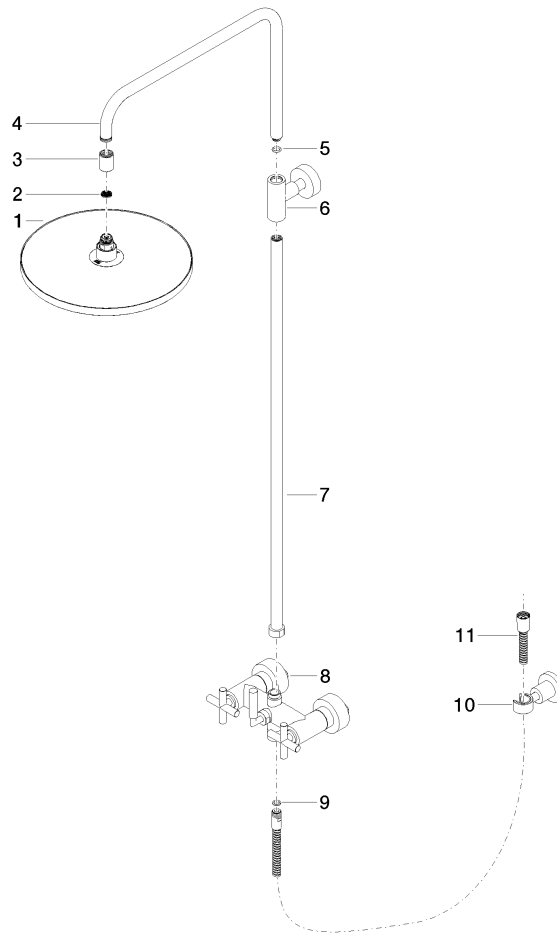

## TARA Showerpipe 300 mm - Chrome

---

TARA

ST 050 308 5892

ST 050 308 5892

mm [inches]

**Flow rate chart**

**Certificates**

LGA\_29984.

DVGW\_DW-  
6517DN0129.

WRAS\_2210003.

Spare parts list

No.	Item Number	Name	Quantity used	Delivery time
1	09 23 01 039 90	sieve	1	2

ST 050 308 5892

- shower with fixed riser projection 420mm
- overhead shower: rain flow
- rain shower Ø 300 mm
- rain shower with anti-scale system
- max. rainshower flow 14 l/min
- Function from: 10 l/min
- rotary diverter for fixed-riser shower/hand shower
- height of fittings up to rain shower (bottom edge) 1007mm
- height of fittings up to top edge of elbow 1167mm
- rosette for shower holder Ø 55mm
- rosette for wall mounting Ø 57mm
- rosette for shower mixer Ø 65mm
- gauge 150 mm - 13 mm
- 1500 mm metal shower hose
- 1/2" connection
- Pipe diameter 20 mm
- quick clearing

## TARA Showerpipe 300 mm - Chrome

---

TARA

ST 050 308 5892

ST 050 308 5892

**Flow rate chart**

**Certificates**

Belgaqua\_24-004- LGA\_38664.  
27\_8.

Spare parts list

No.	Item Number	Name	Quantity used	Delivery time
1	04 12 05 091 00-00	shower	1	10
2	09 23 01 039 90	sieve	1	2
3	09 24 03 177 20-00	adaptor	1	10
4	04 28 22 101 20-00	spout	1	10
5	90 14 10 011 00 90	seal	1	2
6	90 17 11 037 00-00	holder	1	10
7	90 28 22 096 00-00	pipe	1	10
8	04 17 10 020 01-00	fitting	1	10
9	90 14 20 026 00 90	seal	1	2
10	28 050 892-00	TARA Wall bracket - Chrome	1	10
11	28 304 970-00	Metal shower hose 1/2" x 3/8" x 1500 mm - Chrome	1	2