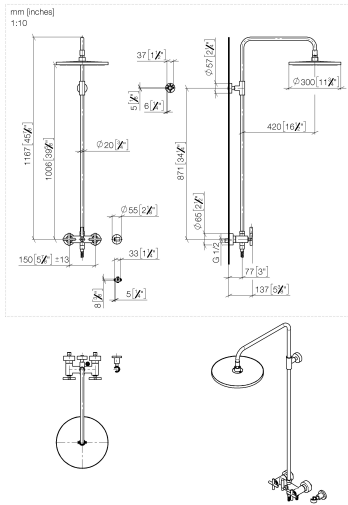

## TARA Showerpipe 300 mm - Chrome

---

TARA

ST 050 308 5892

ST 050 308 5892

mm [inches]

**Flow rate chart**

**Certificates**

LGA\_29984.

DVGW\_DW-  
6517DN0129.

WRAS\_2210003.

Spare parts list

No.	Item Number	Name	Quantity used	Delivery time
1	09 23 01 039 90	sieve	1	2

ST 050 308 5892

- shower with fixed riser projection 420mm
- overhead shower: rain flow
- rain shower Ø 300 mm
- rain shower with anti-scale system
- max. rainshower flow 14 l/min
- Function from: 10 l/min
- rotary diverter for fixed-riser shower/hand shower
- height of fittings up to rain shower (bottom edge) 1007mm
- height of fittings up to top edge of elbow 1167mm
- rosette for shower holder Ø 55mm
- rosette for wall mounting Ø 57mm
- rosette for shower mixer Ø 65mm
- gauge 150 mm - 13 mm
- 1500 mm metal shower hose
- 1/2" connection
- Pipe diameter 20 mm
- quick clearing

## TARA Showerpipe 300 mm - Chrome

---

TARA

ST 050 308 5892

ST 050 308 5892

**Flow rate chart**

**Certificates**

Belgaqua\_24-004- LGA\_38664.  
27\_8.

Spare parts list

No.	Item Number	Name	Quantity used	Delivery time
1	04 12 05 091 00-00	shower	1	10
2	09 23 01 039 90	sieve	1	2
3	09 24 03 177 20-00	adaptor	1	10
4	04 28 22 101 20-00	spout	1	10
5	90 14 10 011 00 90	seal	1	2
6	90 17 11 037 00-00	holder	1	10
7	90 28 22 096 00-00	pipe	1	10
8	04 17 10 020 01-00	fitting	1	10
9	90 14 20 026 00 90	seal	1	2
10	28 050 892-00	TARA Wall bracket - Chrome	1	10
11	28 304 970-00	Metal shower hose 1/2" x 3/8" x 1500 mm - Chrome	1	2