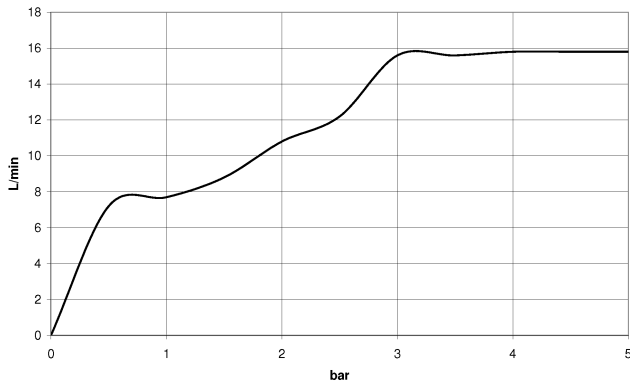

## TARA Showerpipe 300 mm - Chrome

---

TARA

ST 050 308 5892

ST 050 308 5892

mm [inches]

**Flow rate chart**

**Certificates**