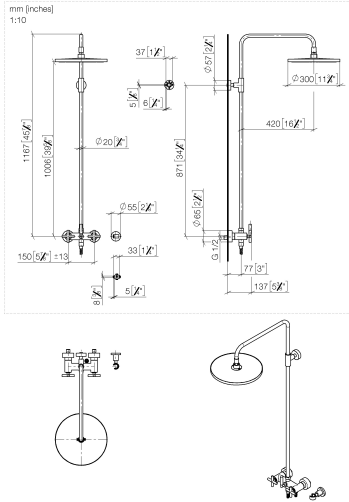

No.	Item Number	Name	Quantity used	Delivery time
1	09 23 01 039 90	sieve	1	2

ST 050 308 5892

- shower with fixed riser projection 420mm
- overhead shower: rain flow
- rain shower Ø 300 mm
- rain shower with anti-scale system
- max. rainshower flow 14 l/min
- Function from: 10 l/min
- rotary diverter for fixed-riser shower/hand shower
- height of fittings up to rain shower (bottom edge) 1007mm
- height of fittings up to top edge of elbow 1167mm
- rosette for shower holder Ø 55mm
- rosette for wall mounting Ø 57mm
- rosette for shower mixer Ø 65mm
- gauge 150 mm - 13 mm
- 1500 mm metal shower hose
- 1/2" connection
- Pipe diameter 20 mm
- quick clearing

This article does not include a hand shower!

Intrinsic protection against back flow.

	Platinum	26 623 892-08
	Chrome	26 623 892-00
	Brushed Platinum	26 623 892-06
	Dark Chrome	26 623 892-19
	Brushed Durabronze (23kt Gold)	26 623 892-28
	Matte Black	26 623 892-33
	Brushed Champagne (22kt Gold)	26 623 892-46
	Champagne (22kt Gold)	26 623 892-47
	Brushed Chrome	26 623 892-93
	Brushed Dark Platinum	26 623 892-99

TARA Showerpipe 300 mm - Platinum

TARA

ST 050 308 5892

ST 050 308 5892

Flow rate chart

Certificates

Belgaqua_24-004- LGA_38664.
27_8.

ST 050 308 5892

Parts for other finishes can be found here: [Chrome](#)

Spare parts list

No.	Item Number	Name	Quantity used	Delivery time
1	04 12 05 091 00-08	shower	1	40
2	09 23 01 039 90	sieve	1	2
3	09 24 03 177 20-08	adaptor	1	40
4	04 28 22 101 20-08	spout	1	40
5	90 14 10 011 00 90	seal	1	2
6	90 17 11 037 00-08	holder	1	-
Spare part can no longer be ordered, please order the replacement item				
7	90 28 22 096 00-08	pipe	1	-
Spare part can no longer be ordered, please order the replacement item				
8	04 17 10 020 01-08	fitting	1	40
9	90 14 20 026 00 90	seal	1	2
10	28 050 892-08	TARA Wall bracket - Platinum	1	40
11	28 304 970-08	Metal shower hose 1/2" x 3/8" x 1500 mm - Platinum	1	40