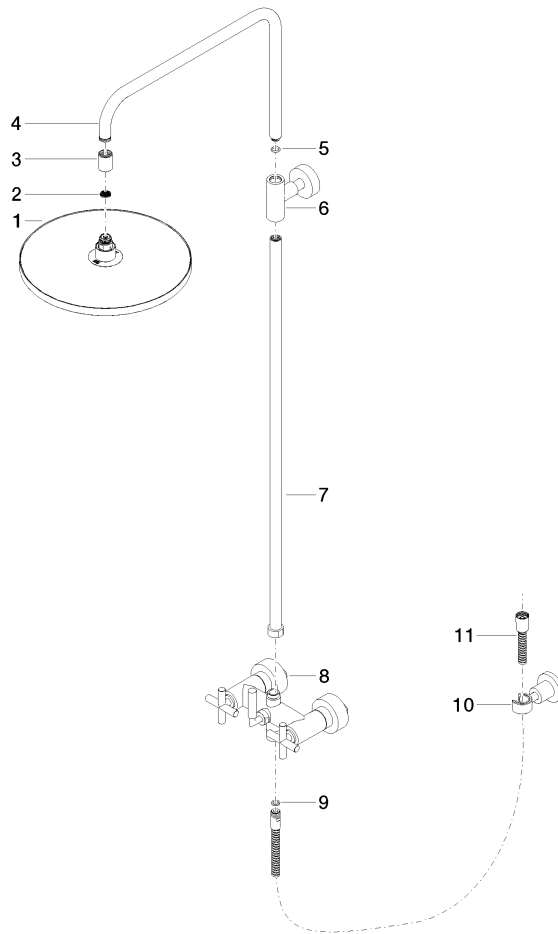

No.	Item Number	Name	Quantity used	Delivery time
1	09 23 01 039 90	sieve	1	2

ST 050 308 5892

- shower with fixed riser projection 420mm
- overhead shower: rain flow
- rain shower Ø 300 mm
- rain shower with anti-scale system
- max. rainshower flow 14 l/min
- Function from: 10 l/min
- rotary diverter for fixed-riser shower/hand shower
- height of fittings up to rain shower (bottom edge) 1007mm
- height of fittings up to top edge of elbow 1167mm
- rosette for shower holder Ø 55mm
- rosette for wall mounting Ø 57mm
- rosette for shower mixer Ø 65mm
- gauge 150 mm - 13 mm
- 1500 mm metal shower hose
- 1/2" connection
- Pipe diameter 20 mm
- quick clearing

TARA Showerpipe 300 mm - Platinum

TARA

ST 050 308 5892

ST 050 308 5892

Flow rate chart

Certificates

Belgaqua_24-004- LGA_38664.
27_8.

ST 050 308 5892

Parts for other finishes can be found here: [Chrome](#)

Spare parts list

No.	Item Number	Name	Quantity used	Delivery time
1	04 12 05 091 00-08	shower	1	40
2	09 23 01 039 90	sieve	1	2
3	09 24 03 177 20-08	adaptor	1	40
4	04 28 22 101 20-08	spout	1	40
5	90 14 10 011 00 90	seal	1	2
6	90 17 11 037 00-08	holder	1	-
Spare part can no longer be ordered, please order the replacement item				
7	90 28 22 096 00-08	pipe	1	-
Spare part can no longer be ordered, please order the replacement item				
8	04 17 10 020 01-08	fitting	1	40
9	90 14 20 026 00 90	seal	1	2
10	28 050 892-08	TARA Wall bracket - Platinum	1	40
11	28 304 970-08	Metal shower hose 1/2" x 3/8" x 1500 mm - Platinum	1	40