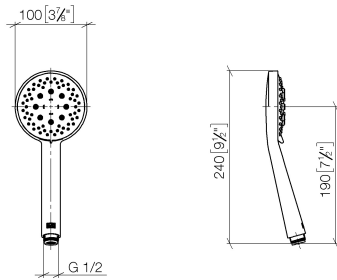

ST 050 308 5892

- 420mm projection
- Rain shower: PURE RAIN, max. flow rate 14 l/min (at 3 bar)
- Function from: 10 l/min
- rain shower Ø 300 mm
- rain shower with anti-scale system
- Hand shower: COMPACT RAIN, max. flow rate 15 l/min (at 3 bar)
- spray head Ø 100mm
- rotary diverter for fixed-riser shower/hand shower
- height of fittings up to rain shower (bottom edge) 1007mm
- height of fittings up to top edge of elbow 1167mm
- rosette for shower holder Ø 55mm
- rosette for wall mounting Ø 57mm
- rosette for shower mixer Ø 65mm
- gauge 150 mm - 13 mm
- 1500 mm metal shower hose
- 1/2" connection
- Pipe diameter 20 mm

## TARA Showerpipe 300 mm - Matte Black

---

TARA

ST 050 308 5892

ST 050 308 5892

- Three or five settings: COMPACT RAIN, COMPACT SOFT FLOW, COMPACT AQUAPRESSURE FLOW, max. flow rate 15 l/min (at 3 bar)
- with anti-scale system
- spray head Ø 100mm
- 1/2" connection
- WRAS 2210003
- Function from: 7 l/min

## TARA Showerpipe 300 mm - Matte Black

---

TARA

ST 050 308 5892

ST 050 308 5892

mm [inches]

**Flow rate chart**

**Certificates**

### Spare parts list

No.	Item Number	Name	Quantity used	Delivery time
1	09 23 01 039 90	sieve	1	2

ST 050 308 5892

- shower with fixed riser projection 420mm
- overhead shower: rain flow
- rain shower Ø 300 mm
- rain shower with anti-scale system
- max. rainshower flow 14 l/min
- Function from: 10 l/min
- rotary diverter for fixed-riser shower/hand shower
- height of fittings up to rain shower (bottom edge) 1007mm
- height of fittings up to top edge of elbow 1167mm
- rosette for shower holder Ø 55mm
- rosette for wall mounting Ø 57mm
- rosette for shower mixer Ø 65mm
- gauge 150 mm - 13 mm
- 1500 mm metal shower hose
- 1/2" connection
- Pipe diameter 20 mm
- quick clearing