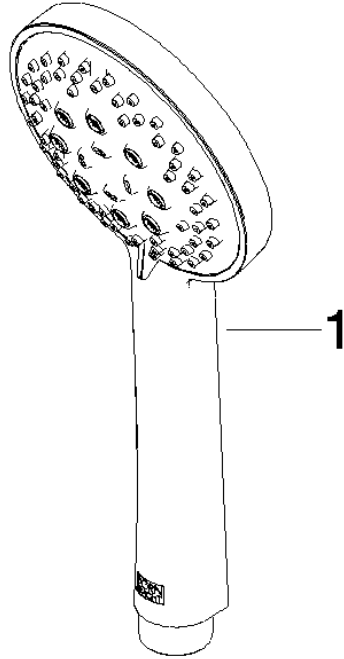

ST 050 308 5892

- 420mm projection
- Rain shower: PURE RAIN, max. flow rate 14 l/min (at 3 bar)
- Function from: 10 l/min
- rain shower Ø 300 mm
- rain shower with anti-scale system
- Hand shower: COMPACT RAIN, max. flow rate 15 l/min (at 3 bar)
- spray head Ø 100mm
- rotary diverter for fixed-riser shower/hand shower
- height of fittings up to rain shower (bottom edge) 1007mm
- height of fittings up to top edge of elbow 1167mm
- rosette for shower holder Ø 55mm
- rosette for wall mounting Ø 57mm
- rosette for shower mixer Ø 65mm
- gauge 150 mm - 13 mm
- 1500 mm metal shower hose
- 1/2" connection
- Pipe diameter 20 mm

## TARA Showerpipe 300 mm - Matte Black

---

TARA

ST 050 308 5892

ST 050 308 5892

mm [inches]

**Flow rate chart**

**Certificates**

### Spare parts list

No.	Item Number	Name	Quantity used	Delivery time
1	09 23 01 039 90	sieve	1	2

ST 050 308 5892

- shower with fixed riser projection 420mm
- overhead shower: rain flow
- rain shower Ø 300 mm
- rain shower with anti-scale system
- max. rainshower flow 14 l/min
- Function from: 10 l/min
- rotary diverter for fixed-riser shower/hand shower
- height of fittings up to rain shower (bottom edge) 1007mm
- height of fittings up to top edge of elbow 1167mm
- rosette for shower holder Ø 55mm
- rosette for wall mounting Ø 57mm
- rosette for shower mixer Ø 65mm
- gauge 150 mm - 13 mm
- 1500 mm metal shower hose
- 1/2" connection
- Pipe diameter 20 mm
- quick clearing