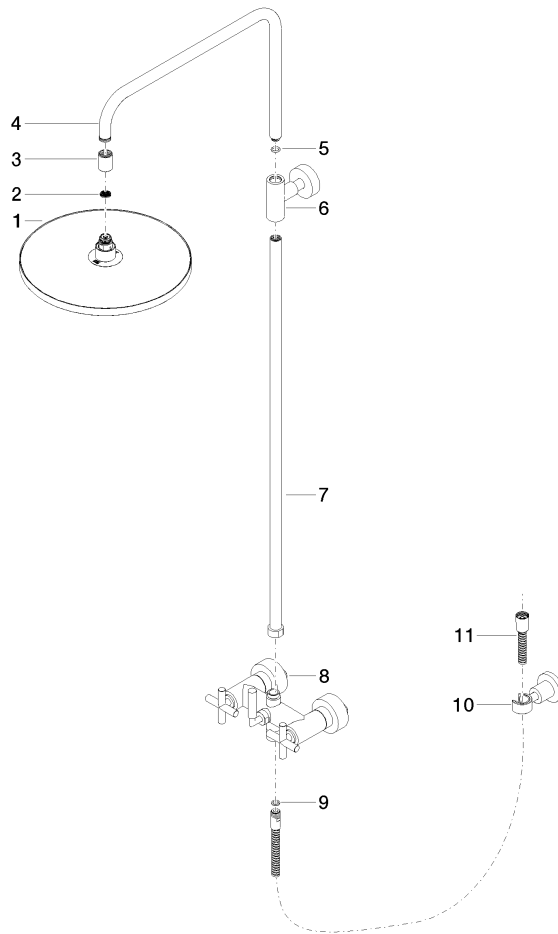

### Spare parts list

No.	Item Number	Name	Quantity used	Delivery time
1	09 23 01 039 90	sieve	1	2

ST 050 308 5892

- shower with fixed riser projection 420mm
- overhead shower: rain flow
- rain shower Ø 300 mm
- rain shower with anti-scale system
- max. rainshower flow 14 l/min
- Function from: 10 l/min
- rotary diverter for fixed-riser shower/hand shower
- height of fittings up to rain shower (bottom edge) 1007mm
- height of fittings up to top edge of elbow 1167mm
- rosette for shower holder Ø 55mm
- rosette for wall mounting Ø 57mm
- rosette for shower mixer Ø 65mm
- gauge 150 mm - 13 mm
- 1500 mm metal shower hose
- 1/2" connection
- Pipe diameter 20 mm
- quick clearing

## TARA Showerpipe 300 mm - Matte Black

---

TARA

ST 050 308 5892

ST 050 308 5892

Parts for other finishes can be found here: [Chrome](#)

**Spare parts list**

No.	Item Number	Name	Quantity used	Delivery time
1	04 12 05 091 00-33	shower	1	30
2	09 23 01 039 90	sieve	1	2
3	09 24 03 177 20-33	adaptor	1	30
4	04 28 22 101 20-33	spout	1	30
5	90 14 10 011 00 90	seal	1	2
6	90 17 11 037 00-33	holder	1	-
Spare part can no longer be ordered, please order the replacement item				
7	90 28 22 096 00-33	pipe	1	30
8	04 17 10 020 01-33	fitting	1	30
9	90 14 20 026 00 90	seal	1	2
10	28 050 892-33	TARA Wall bracket - Matte Black	1	10
11	28 304 970-33	Metal shower hose 1/2" x 3/8" x 1500 mm - Matte Black	1	30