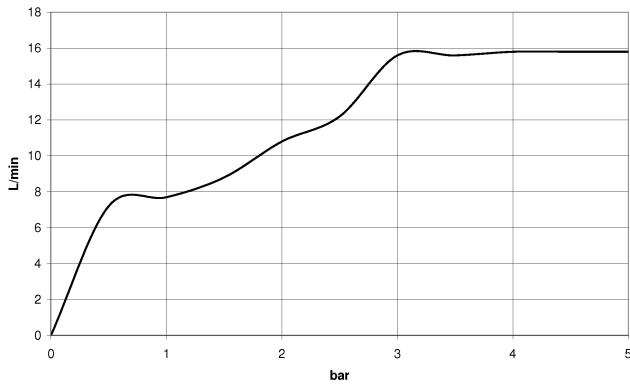

## TARA Showerpipe 300 mm - Matte Black

---

TARA

ST 050 308 5892

ST 050 308 5892

mm [inches]

**Flow rate chart**

**Certificates**