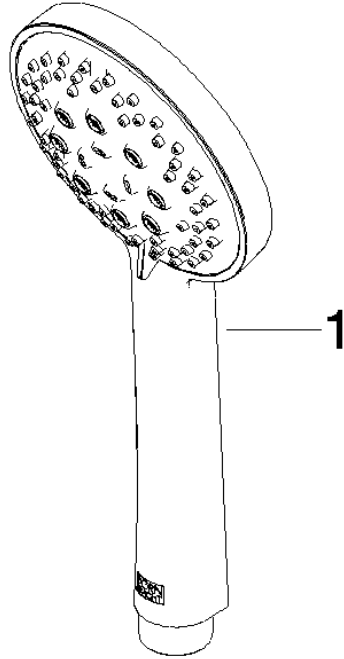

ST 050 308 5892

- 420mm projection
- Rain shower: PURE RAIN, max. flow rate 14 l/min (at 3 bar)
- Function from: 10 l/min
- rain shower Ø 300 mm
- rain shower with anti-scale system
- Hand shower: COMPACT RAIN, max. flow rate 15 l/min (at 3 bar)
- spray head Ø 100mm
- rotary diverter for fixed-riser shower/hand shower
- height of fittings up to rain shower (bottom edge) 1007mm
- height of fittings up to top edge of elbow 1167mm
- rosette for shower holder Ø 55mm
- rosette for wall mounting Ø 57mm
- rosette for shower mixer Ø 65mm
- gauge 150 mm - 13 mm
- 1500 mm metal shower hose
- 1/2" connection
- Pipe diameter 20 mm

TARA Showerpipe 300 mm - Brushed Champagne (22kt Gold)

TARA

ST 050 308 5892

TARA Showerpipe 300 mm - Brushed Champagne (22kt Gold)

TARA

ST 050 308 5892

ST 050 308 5892

mm [inches]

Flow rate chart

Certificates

LGA_29984.

DVGW_DW-
6517DN0129.

WRAS_2210003.

ST 050 308 5892

Parts for other
finishes can be found
here: [Chrome](#)

Spare parts list

No.	Item Number	Name	Quantity used	Delivery time
1	09 23 01 039 90	sieve	1	2

ST 050 308 5892

- shower with fixed riser projection 420mm
- overhead shower: rain flow
- rain shower Ø 300 mm
- rain shower with anti-scale system
- max. rainshower flow 14 l/min
- Function from: 10 l/min
- rotary diverter for fixed-riser shower/hand shower
- height of fittings up to rain shower (bottom edge) 1007mm
- height of fittings up to top edge of elbow 1167mm
- rosette for shower holder Ø 55mm
- rosette for wall mounting Ø 57mm
- rosette for shower mixer Ø 65mm
- gauge 150 mm - 13 mm
- 1500 mm metal shower hose
- 1/2" connection
- Pipe diameter 20 mm
- quick clearing