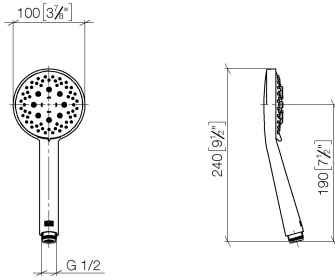

ST 050 308 5892

- 420mm projection
- Rain shower: PURE RAIN, max. flow rate 14 l/min (at 3 bar)
- Function from: 10 l/min
- rain shower Ø 300 mm
- rain shower with anti-scale system
- Hand shower: COMPACT RAIN, max. flow rate 15 l/min (at 3 bar)
- spray head Ø 100mm
- rotary diverter for fixed-riser shower/hand shower
- height of fittings up to rain shower (bottom edge) 1007mm
- height of fittings up to top edge of elbow 1167mm
- rosette for shower holder Ø 55mm
- rosette for wall mounting Ø 57mm
- rosette for shower mixer Ø 65mm
- gauge 150 mm - 13 mm
- 1500 mm metal shower hose
- 1/2" connection
- Pipe diameter 20 mm

Individual components of this set

You need the following components for this set

TARA Showerpipe 300 mm - Brushed Champagne (22kt Gold)

TARA

ST 050 308 5892

ST 050 308 5892

- Three or five settings: COMPACT RAIN, COMPACT SOFT FLOW, COMPACT AQUAPRESSURE FLOW, max. flow rate 15 l/min (at 3 bar)
- with anti-scale system
- spray head Ø 100mm
- 1/2" connection
- WRAS 2210003
- Function from: 7 l/min

TARA Showerpipe 300 mm - Brushed Champagne (22kt Gold)

TARA

ST 050 308 5892

TARA Showerpipe 300 mm - Brushed Champagne (22kt Gold)

TARA

ST 050 308 5892

ST 050 308 5892

mm [inches]

No.	Item Number	Name	Quantity used	Delivery time
1	09 23 01 039 90	sieve	1	2

ST 050 308 5892

- shower with fixed riser projection 420mm
- overhead shower: rain flow
- rain shower Ø 300 mm
- rain shower with anti-scale system
- max. rainshower flow 14 l/min
- Function from: 10 l/min
- rotary diverter for fixed-riser shower/hand shower
- height of fittings up to rain shower (bottom edge) 1007mm
- height of fittings up to top edge of elbow 1167mm
- rosette for shower holder Ø 55mm
- rosette for wall mounting Ø 57mm
- rosette for shower mixer Ø 65mm
- gauge 150 mm - 13 mm
- 1500 mm metal shower hose
- 1/2" connection
- Pipe diameter 20 mm
- quick clearing