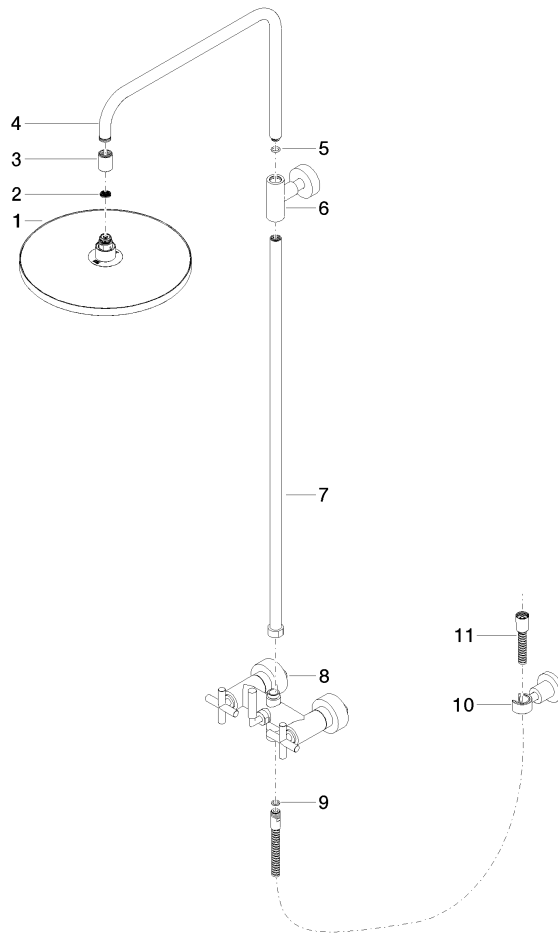

No.	Item Number	Name	Quantity used	Delivery time
1	09 23 01 039 90	sieve	1	2

ST 050 308 5892

- shower with fixed riser projection 420mm
- overhead shower: rain flow
- rain shower Ø 300 mm
- rain shower with anti-scale system
- max. rainshower flow 14 l/min
- Function from: 10 l/min
- rotary diverter for fixed-riser shower/hand shower
- height of fittings up to rain shower (bottom edge) 1007mm
- height of fittings up to top edge of elbow 1167mm
- rosette for shower holder Ø 55mm
- rosette for wall mounting Ø 57mm
- rosette for shower mixer Ø 65mm
- gauge 150 mm - 13 mm
- 1500 mm metal shower hose
- 1/2" connection
- Pipe diameter 20 mm
- quick clearing

TARA Showerpipe 300 mm - Brushed Champagne (22kt Gold)

TARA

ST 050 308 5892

ST 050 308 5892

Flow rate chart

Certificates

Belgaqua_24-004- LGA_38664.
27_8.

ST 050 308 5892

Parts for other finishes can be found here: [Chrome](#)

Spare parts list

No.	Item Number	Name	Quantity used	Delivery time
1	04 12 05 091 00-46	shower	1	30
2	09 23 01 039 90	sieve	1	2
3	09 24 03 177 20-46	adaptor	1	30
4	04 28 22 101 20-46	spout	1	30
5	90 14 10 011 00 90	seal	1	2
6	90 17 11 037 00-46	holder	1	30
7	90 28 22 096 00-46	pipe	1	30
8	04 17 10 020 01-46	fitting	1	30
9	90 14 20 026 00 90	seal	1	2
10	28 050 892-46	TARA Wall bracket - Brushed Champagne (22kt Gold)	1	30
11	28 304 970-46	Metal shower hose 1/2" x 3/8" x 1500 mm - Brushed Champagne (22kt Gold)	1	30