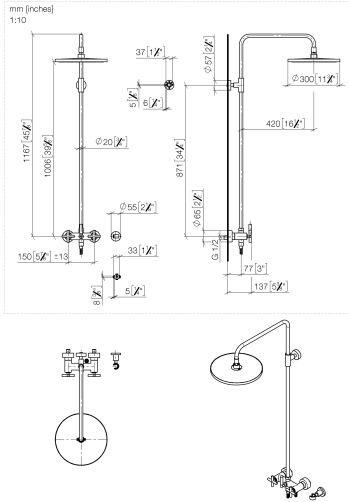

No.	Item Number	Name	Quantity used	Delivery time
1	09 23 01 039 90	sieve	1	2

ST 050 308 5892

- shower with fixed riser projection 420mm
- overhead shower: rain flow
- rain shower Ø 300 mm
- rain shower with anti-scale system
- max. rainshower flow 14 l/min
- Function from: 10 l/min
- rotary diverter for fixed-riser shower/hand shower
- height of fittings up to rain shower (bottom edge) 1007mm
- height of fittings up to top edge of elbow 1167mm
- rosette for shower holder Ø 55mm
- rosette for wall mounting Ø 57mm
- rosette for shower mixer Ø 65mm
- gauge 150 mm - 13 mm
- 1500 mm metal shower hose
- 1/2" connection
- Pipe diameter 20 mm
- quick clearing

This article does not include a hand shower!

Intrinsic protection against back flow.

	Brushed Champagne (22kt Gold)	26 623 892-46
	Chrome	26 623 892-00
	Brushed Platinum	26 623 892-06
	Platinum	26 623 892-08
	Dark Chrome	26 623 892-19
	Brushed Durabronze (23kt Gold)	26 623 892-28
	Matte Black	26 623 892-33
	Champagne (22kt Gold)	26 623 892-47
	Brushed Chrome	26 623 892-93
	Brushed Dark Platinum	26 623 892-99

TARA Showerpipe 300 mm - Brushed Champagne (22kt Gold)

TARA

ST 050 308 5892

ST 050 308 5892

Flow rate chart

Certificates

Belgaqua_24-004- LGA_38664.
27_8.

ST 050 308 5892

Parts for other finishes can be found here: [Chrome](#)

Spare parts list

No.	Item Number	Name	Quantity used	Delivery time
1	04 12 05 091 00-46	shower	1	30
2	09 23 01 039 90	sieve	1	2
3	09 24 03 177 20-46	adaptor	1	30
4	04 28 22 101 20-46	spout	1	30
5	90 14 10 011 00 90	seal	1	2
6	90 17 11 037 00-46	holder	1	30
7	90 28 22 096 00-46	pipe	1	30
8	04 17 10 020 01-46	fitting	1	30
9	90 14 20 026 00 90	seal	1	2
10	28 050 892-46	TARA Wall bracket - Brushed Champagne (22kt Gold)	1	30
11	28 304 970-46	Metal shower hose 1/2" x 3/8" x 1500 mm - Brushed Champagne (22kt Gold)	1	30