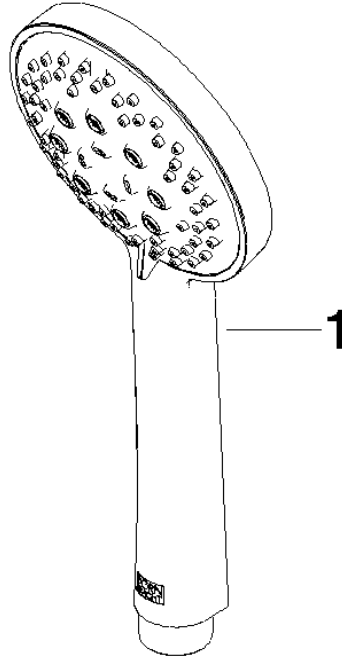

ST 050 308 5892

- 420mm projection
- Rain shower: PURE RAIN, max. flow rate 14 l/min (at 3 bar)
- Function from: 10 l/min
- rain shower Ø 300 mm
- rain shower with anti-scale system
- Hand shower: COMPACT RAIN, max. flow rate 15 l/min (at 3 bar)
- spray head Ø 100mm
- rotary diverter for fixed-riser shower/hand shower
- height of fittings up to rain shower (bottom edge) 1007mm
- height of fittings up to top edge of elbow 1167mm
- rosette for shower holder Ø 55mm
- rosette for wall mounting Ø 57mm
- rosette for shower mixer Ø 65mm
- gauge 150 mm - 13 mm
- 1500 mm metal shower hose
- 1/2" connection
- Pipe diameter 20 mm

## TARA Showerpipe 300 mm - Champagne (22kt Gold)

---

TARA

ST 050 308 5892

ST 050 308 5892

mm [inches]

### Flow rate chart

### Spare parts list

No.	Item Number	Name	Quantity used	Delivery time
1	09 23 01 039 90	sieve	1	2

ST 050 308 5892

- shower with fixed riser projection 420mm
- overhead shower: rain flow
- rain shower Ø 300 mm
- rain shower with anti-scale system
- max. rainshower flow 14 l/min
- Function from: 10 l/min
- rotary diverter for fixed-riser shower/hand shower
- height of fittings up to rain shower (bottom edge) 1007mm
- height of fittings up to top edge of elbow 1167mm
- rosette for shower holder Ø 55mm
- rosette for wall mounting Ø 57mm
- rosette for shower mixer Ø 65mm
- gauge 150 mm - 13 mm
- 1500 mm metal shower hose
- 1/2" connection
- Pipe diameter 20 mm
- quick clearing