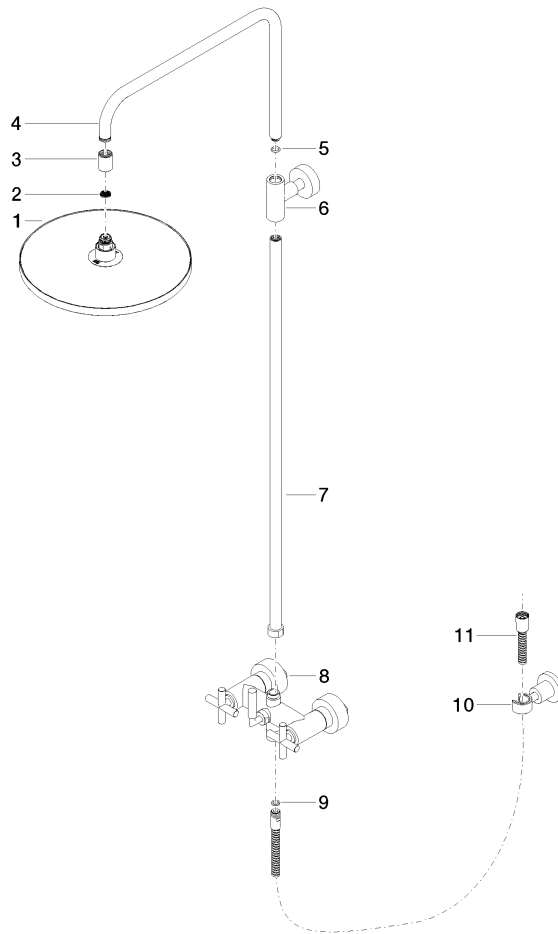

ST 050 308 5892

- 420mm projection
- Rain shower: PURE RAIN, max. flow rate 14 l/min (at 3 bar)
- Function from: 10 l/min
- rain shower Ø 300 mm
- rain shower with anti-scale system
- Hand shower: COMPACT RAIN, max. flow rate 15 l/min (at 3 bar)
- spray head Ø 100mm
- rotary diverter for fixed-riser shower/hand shower
- height of fittings up to rain shower (bottom edge) 1007mm
- height of fittings up to top edge of elbow 1167mm
- rosette for shower holder Ø 55mm
- rosette for wall mounting Ø 57mm
- rosette for shower mixer Ø 65mm
- gauge 150 mm - 13 mm
- 1500 mm metal shower hose
- 1/2" connection
- Pipe diameter 20 mm

### Spare parts list

No.	Item Number	Name	Quantity used	Delivery time
1	09 23 01 039 90	sieve	1	2

ST 050 308 5892

- shower with fixed riser projection 420mm
- overhead shower: rain flow
- rain shower Ø 300 mm
- rain shower with anti-scale system
- max. rainshower flow 14 l/min
- Function from: 10 l/min
- rotary diverter for fixed-riser shower/hand shower
- height of fittings up to rain shower (bottom edge) 1007mm
- height of fittings up to top edge of elbow 1167mm
- rosette for shower holder Ø 55mm
- rosette for wall mounting Ø 57mm
- rosette for shower mixer Ø 65mm
- gauge 150 mm - 13 mm
- 1500 mm metal shower hose
- 1/2" connection
- Pipe diameter 20 mm
- quick clearing

# TARA Showerpipe 300 mm - Champagne (22kt Gold)

---

TARA

ST 050 308 5892

ST 050 308 5892

Parts for other finishes can be found here: [Chrome](#)

**Spare parts list**

No.	Item Number	Name	Quantity used	Delivery time
1	04 12 05 091 00-47	shower	1	30
2	09 23 01 039 90	sieve	1	2
3	09 24 03 177 20-47	adaptor	1	30
4	04 28 22 101 20-47	spout	1	30
5	90 14 10 011 00 90	seal	1	2
6	90 17 11 037 00-47	holder	1	30
7	90 28 22 096 00-47	pipe	1	30
8	04 17 10 020 01-47	fitting	1	30
9	90 14 20 026 00 90	seal	1	2
10	28 050 892-47	TARA Wall bracket - Champagne (22kt Gold)	1	30
11	28 304 970-47	Metal shower hose 1/2" x 3/8" x 1500 mm - Champagne (22kt Gold)	1	30