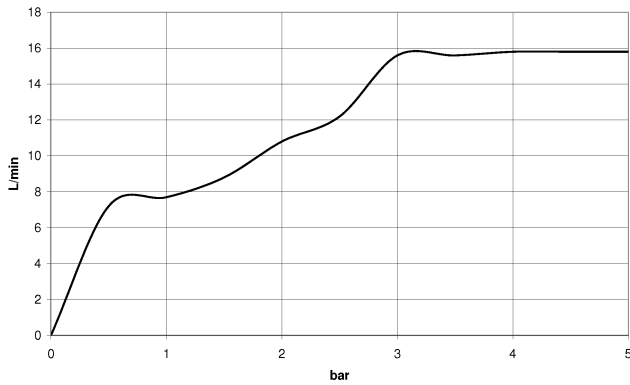

## TARA Showerpipe 300 mm - Champagne (22kt Gold)

---

TARA

ST 050 308 5892

ST 050 308 5892

mm [inches]

### Flow rate chart