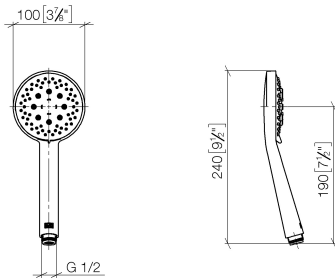

ST 050 308 5892

- 420mm projection
- Rain shower: PURE RAIN, max. flow rate 14 l/min (at 3 bar)
- Function from: 10 l/min
- rain shower Ø 300 mm
- rain shower with anti-scale system
- Hand shower: COMPACT RAIN, max. flow rate 15 l/min (at 3 bar)
- spray head Ø 100mm
- rotary diverter for fixed-riser shower/hand shower
- height of fittings up to rain shower (bottom edge) 1007mm
- height of fittings up to top edge of elbow 1167mm
- rosette for shower holder Ø 55mm
- rosette for wall mounting Ø 57mm
- rosette for shower mixer Ø 65mm
- gauge 150 mm - 13 mm
- 1500 mm metal shower hose
- 1/2" connection
- Pipe diameter 20 mm

## TARA Showerpipe 300 mm - Champagne (22kt Gold)

---

TARA

ST 050 308 5892

ST 050 308 5892

mm [inches]

### Flow rate chart

### Spare parts list

No.	Item Number	Name	Quantity used	Delivery time
1	09 23 01 039 90	sieve	1	2

ST 050 308 5892

- shower with fixed riser projection 420mm
- overhead shower: rain flow
- rain shower Ø 300 mm
- rain shower with anti-scale system
- max. rainshower flow 14 l/min
- Function from: 10 l/min
- rotary diverter for fixed-riser shower/hand shower
- height of fittings up to rain shower (bottom edge) 1007mm
- height of fittings up to top edge of elbow 1167mm
- rosette for shower holder Ø 55mm
- rosette for wall mounting Ø 57mm
- rosette for shower mixer Ø 65mm
- gauge 150 mm - 13 mm
- 1500 mm metal shower hose
- 1/2" connection
- Pipe diameter 20 mm
- quick clearing