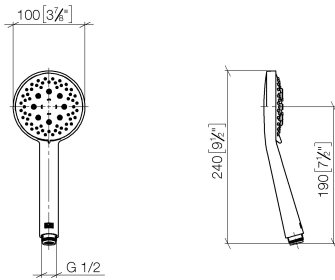

ST 050 308 5892

- 420mm projection
- Rain shower: PURE RAIN, max. flow rate 14 l/min (at 3 bar)
- Function from: 10 l/min
- rain shower Ø 300 mm
- rain shower with anti-scale system
- Hand shower: COMPACT RAIN, max. flow rate 15 l/min (at 3 bar)
- spray head Ø 100mm
- rotary diverter for fixed-riser shower/hand shower
- height of fittings up to rain shower (bottom edge) 1007mm
- height of fittings up to top edge of elbow 1167mm
- rosette for shower holder Ø 55mm
- rosette for wall mounting Ø 57mm
- rosette for shower mixer Ø 65mm
- gauge 150 mm - 13 mm
- 1500 mm metal shower hose
- 1/2" connection
- Pipe diameter 20 mm

- Three or five settings: COMPACT RAIN, COMPACT SOFT FLOW, COMPACT AQUAPRESSURE FLOW, max. flow rate 15 l/min (at 3 bar)
- with anti-scale system
- spray head Ø 100mm
- 1/2" connection
- WRAS 2210003
- Function from: 7 l/min

TARA Showerpipe 300 mm - Brushed Chrome

TARA

ST 050 308 5892

TARA Showerpipe 300 mm - Brushed Chrome

TARA

ST 050 308 5892

ST 050 308 5892

mm [inches]

No.	Item Number	Name	Quantity used	Delivery time
1	09 23 01 039 90	sieve	1	2

ST 050 308 5892

- shower with fixed riser projection 420mm
- overhead shower: rain flow
- rain shower Ø 300 mm
- rain shower with anti-scale system
- max. rainshower flow 14 l/min
- Function from: 10 l/min
- rotary diverter for fixed-riser shower/hand shower
- height of fittings up to rain shower (bottom edge) 1007mm
- height of fittings up to top edge of elbow 1167mm
- rosette for shower holder Ø 55mm
- rosette for wall mounting Ø 57mm
- rosette for shower mixer Ø 65mm
- gauge 150 mm - 13 mm
- 1500 mm metal shower hose
- 1/2" connection
- Pipe diameter 20 mm
- quick clearing