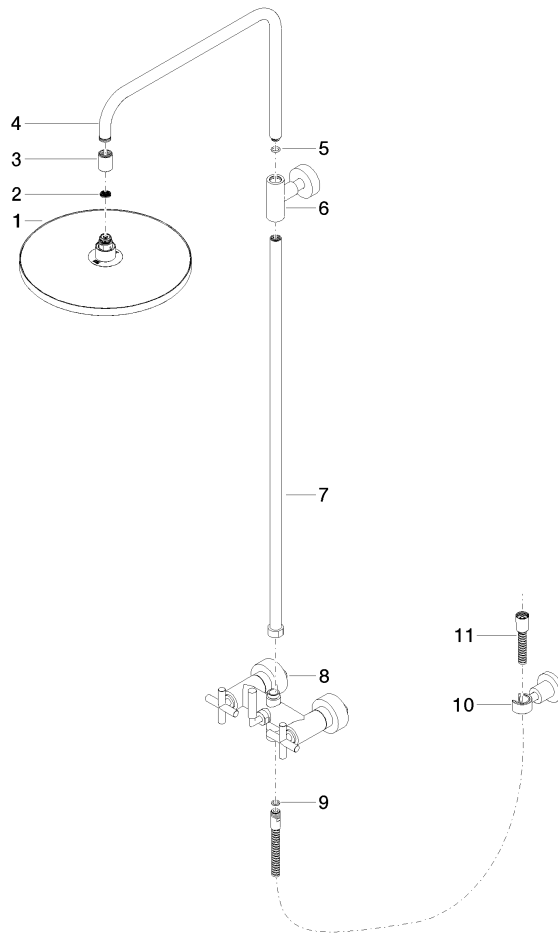

ST 050 308 5892

- 420mm projection
- Rain shower: PURE RAIN, max. flow rate 14 l/min (at 3 bar)
- Function from: 10 l/min
- rain shower Ø 300 mm
- rain shower with anti-scale system
- Hand shower: COMPACT RAIN, max. flow rate 15 l/min (at 3 bar)
- spray head Ø 100mm
- rotary diverter for fixed-riser shower/hand shower
- height of fittings up to rain shower (bottom edge) 1007mm
- height of fittings up to top edge of elbow 1167mm
- rosette for shower holder Ø 55mm
- rosette for wall mounting Ø 57mm
- rosette for shower mixer Ø 65mm
- gauge 150 mm - 13 mm
- 1500 mm metal shower hose
- 1/2" connection
- Pipe diameter 20 mm

No.	Item Number	Name	Quantity used	Delivery time
1	09 23 01 039 90	sieve	1	2

ST 050 308 5892

- shower with fixed riser projection 420mm
- overhead shower: rain flow
- rain shower Ø 300 mm
- rain shower with anti-scale system
- max. rainshower flow 14 l/min
- Function from: 10 l/min
- rotary diverter for fixed-riser shower/hand shower
- height of fittings up to rain shower (bottom edge) 1007mm
- height of fittings up to top edge of elbow 1167mm
- rosette for shower holder Ø 55mm
- rosette for wall mounting Ø 57mm
- rosette for shower mixer Ø 65mm
- gauge 150 mm - 13 mm
- 1500 mm metal shower hose
- 1/2" connection
- Pipe diameter 20 mm
- quick clearing

TARA Showerpipe 300 mm - Brushed Chrome

TARA

ST 050 308 5892

ST 050 308 5892

Parts for other finishes can be found here: [Chrome](#)

Spare parts list

No.	Item Number	Name	Quantity used	Delivery time
1	04 12 05 091 00-93	shower	1	20
2	09 23 01 039 90	sieve	1	2
3	09 24 03 177 20-93	adaptor	1	20
4	04 28 22 101 20-93	spout	1	20
5	90 14 10 011 00 90	seal	1	2
6	90 17 11 037 00-93	holder	1	20
7	90 28 22 096 00-93	pipe	1	20
8	04 17 10 020 01-93	fitting	1	20
9	90 14 20 026 00 90	seal	1	2
10	28 050 892-93	TARA Wall bracket - Brushed Chrome	1	20
11	28 304 970-93	Metal shower hose 1/2" x 3/8" x 1500 mm - Brushed Chrome	1	20