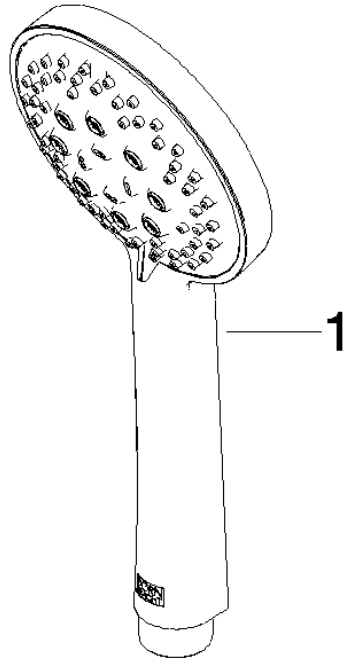

ST 050 308 5892

- 420mm projection
- Rain shower: PURE RAIN, max. flow rate 14 l/min (at 3 bar)
- Function from: 10 l/min
- rain shower Ø 300 mm
- rain shower with anti-scale system
- Hand shower: COMPACT RAIN, max. flow rate 15 l/min (at 3 bar)
- spray head Ø 100mm
- rotary diverter for fixed-riser shower/hand shower
- height of fittings up to rain shower (bottom edge) 1007mm
- height of fittings up to top edge of elbow 1167mm
- rosette for shower holder Ø 55mm
- rosette for wall mounting Ø 57mm
- rosette for shower mixer Ø 65mm
- gauge 150 mm - 13 mm
- 1500 mm metal shower hose
- 1/2" connection
- Pipe diameter 20 mm

TARA Showerpipe 300 mm - Brushed Chrome

TARA

ST 050 308 5892

TARA Showerpipe 300 mm - Brushed Chrome

TARA

ST 050 308 5892

ST 050 308 5892

mm [inches]

Flow rate chart

Certificates

LGA_29984.

DVGW_DW-
6517DN0129.

WRAS_2210003.

ST 050 308 5892

Parts for other
finishes can be found
here: [Chrome](#)

Spare parts list

No.	Item Number	Name	Quantity used	Delivery time
1	09 23 01 039 90	sieve	1	2

ST 050 308 5892

- shower with fixed riser projection 420mm
- overhead shower: rain flow
- rain shower Ø 300 mm
- rain shower with anti-scale system
- max. rainshower flow 14 l/min
- Function from: 10 l/min
- rotary diverter for fixed-riser shower/hand shower
- height of fittings up to rain shower (bottom edge) 1007mm
- height of fittings up to top edge of elbow 1167mm
- rosette for shower holder Ø 55mm
- rosette for wall mounting Ø 57mm
- rosette for shower mixer Ø 65mm
- gauge 150 mm - 13 mm
- 1500 mm metal shower hose
- 1/2" connection
- Pipe diameter 20 mm
- quick clearing