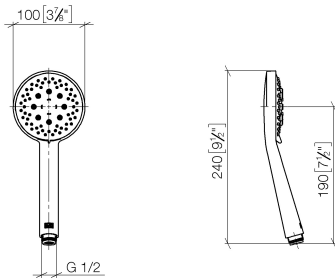

ST 050 308 5892

- 420mm projection
- Rain shower: PURE RAIN, max. flow rate 14 l/min (at 3 bar)
- Function from: 10 l/min
- rain shower Ø 300 mm
- rain shower with anti-scale system
- Hand shower: COMPACT RAIN, max. flow rate 15 l/min (at 3 bar)
- spray head Ø 100mm
- rotary diverter for fixed-riser shower/hand shower
- height of fittings up to rain shower (bottom edge) 1007mm
- height of fittings up to top edge of elbow 1167mm
- rosette for shower holder Ø 55mm
- rosette for wall mounting Ø 57mm
- rosette for shower mixer Ø 65mm
- gauge 150 mm - 13 mm
- 1500 mm metal shower hose
- 1/2" connection
- Pipe diameter 20 mm

- Three or five settings: COMPACT RAIN, COMPACT SOFT FLOW, COMPACT AQUAPRESSURE FLOW, max. flow rate 15 l/min (at 3 bar)
- with anti-scale system
- spray head Ø 100mm
- 1/2" connection
- WRAS 2210003
- Function from: 7 l/min

TARA Showerpipe 300 mm - Brushed Dark Platinum

TARA

ST 050 308 5892

TARA Showerpipe 300 mm - Brushed Dark Platinum

TARA

ST 050 308 5892

ST 050 308 5892

mm [inches]

No.	Item Number	Name	Quantity used	Delivery time
1	09 23 01 039 90	sieve	1	2

ST 050 308 5892

- shower with fixed riser projection 420mm
- overhead shower: rain flow
- rain shower Ø 300 mm
- rain shower with anti-scale system
- max. rainshower flow 14 l/min
- Function from: 10 l/min
- rotary diverter for fixed-riser shower/hand shower
- height of fittings up to rain shower (bottom edge) 1007mm
- height of fittings up to top edge of elbow 1167mm
- rosette for shower holder Ø 55mm
- rosette for wall mounting Ø 57mm
- rosette for shower mixer Ø 65mm
- gauge 150 mm - 13 mm
- 1500 mm metal shower hose
- 1/2" connection
- Pipe diameter 20 mm
- quick clearing