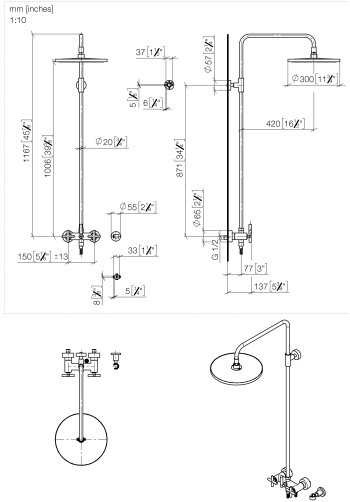

No.	Item Number	Name	Quantity used	Delivery time
1	09 23 01 039 90	sieve	1	2

ST 050 308 5892

- shower with fixed riser projection 420mm
- overhead shower: rain flow
- rain shower Ø 300 mm
- rain shower with anti-scale system
- max. rainshower flow 14 l/min
- Function from: 10 l/min
- rotary diverter for fixed-riser shower/hand shower
- height of fittings up to rain shower (bottom edge) 1007mm
- height of fittings up to top edge of elbow 1167mm
- rosette for shower holder Ø 55mm
- rosette for wall mounting Ø 57mm
- rosette for shower mixer Ø 65mm
- gauge 150 mm - 13 mm
- 1500 mm metal shower hose
- 1/2" connection
- Pipe diameter 20 mm
- quick clearing

This article does not include a hand shower!

Intrinsic protection against back flow.

	Brushed Dark Platinum	26 623 892-99
	Chrome	26 623 892-00
	Brushed Platinum	26 623 892-06
	Platinum	26 623 892-08
	Dark Chrome	26 623 892-19
	Brushed Durabronze (23kt Gold)	26 623 892-28
	Matte Black	26 623 892-33
	Brushed Champagne (22kt Gold)	26 623 892-46
	Champagne (22kt Gold)	26 623 892-47
	Brushed Chrome	26 623 892-93

TARA Showerpipe 300 mm - Brushed Dark Platinum

TARA

ST 050 308 5892

ST 050 308 5892

Flow rate chart

Certificates

Belgaqua_24-004- LGA_38664.
27_8.

ST 050 308 5892

Parts for other finishes can be found here: [Chrome](#)

Spare parts list

No.	Item Number	Name	Quantity used	Delivery time
1	04 12 05 091 00-99	shower	1	30
2	09 23 01 039 90	sieve	1	2
3	09 24 03 177 20-99	adaptor	1	30
4	04 28 22 101 20-99	spout	1	30
5	90 14 10 011 00 90	seal	1	2
6	90 17 11 037 00-99	holder	1	30
7	90 28 22 096 00-99	pipe	1	30
8	04 17 10 020 01-99	fitting	1	30
9	90 14 20 026 00 90	seal	1	2
10	28 050 892-99	TARA Wall bracket - Brushed Dark Platinum	1	30
11	28 304 970-99	Metal shower hose 1/2" x 3/8" x 1500 mm - Brushed Dark Platinum	1	30