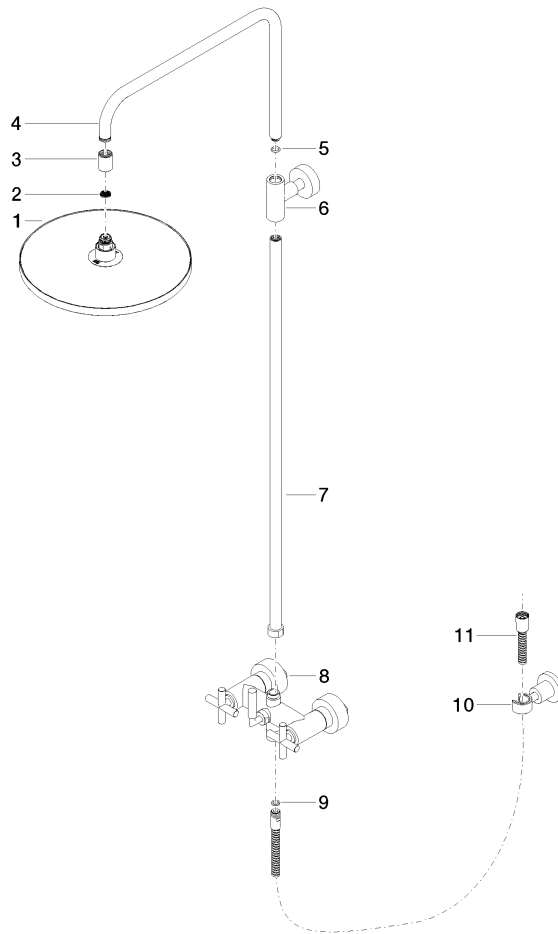

No.	Item Number	Name	Quantity used	Delivery time
1	09 23 01 039 90	sieve	1	2

ST 050 308 5892

- shower with fixed riser projection 420mm
- overhead shower: rain flow
- rain shower Ø 300 mm
- rain shower with anti-scale system
- max. rainshower flow 14 l/min
- Function from: 10 l/min
- rotary diverter for fixed-riser shower/hand shower
- height of fittings up to rain shower (bottom edge) 1007mm
- height of fittings up to top edge of elbow 1167mm
- rosette for shower holder Ø 55mm
- rosette for wall mounting Ø 57mm
- rosette for shower mixer Ø 65mm
- gauge 150 mm - 13 mm
- 1500 mm metal shower hose
- 1/2" connection
- Pipe diameter 20 mm
- quick clearing

TARA Showerpipe 300 mm - Brushed Dark Platinum

TARA

ST 050 308 5892

ST 050 308 5892

Flow rate chart

Certificates

Belgaqua_24-004- LGA_38664.
27_8.

ST 050 308 5892

Parts for other finishes can be found here: [Chrome](#)

Spare parts list

No.	Item Number	Name	Quantity used	Delivery time
1	04 12 05 091 00-99	shower	1	30
2	09 23 01 039 90	sieve	1	2
3	09 24 03 177 20-99	adaptor	1	30
4	04 28 22 101 20-99	spout	1	30
5	90 14 10 011 00 90	seal	1	2
6	90 17 11 037 00-99	holder	1	30
7	90 28 22 096 00-99	pipe	1	30
8	04 17 10 020 01-99	fitting	1	30
9	90 14 20 026 00 90	seal	1	2
10	28 050 892-99	TARA Wall bracket - Brushed Dark Platinum	1	30
11	28 304 970-99	Metal shower hose 1/2" x 3/8" x 1500 mm - Brushed Dark Platinum	1	30