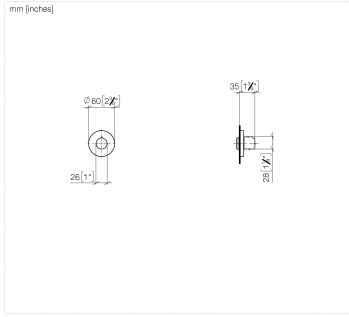

ST 060 100 2660

- cover plate Ø 124 mm
- rosette Ø 60 mm
- temperature control handle with safety limit stop at 38°C
- thermostat cartridge
- 2x head part with cut-to-length spindle and sleeve

	Chrome	ST 060 100 2660-00
	Brushed Platinum	ST 060 100 2660-06
	Platinum	ST 060 100 2660-08
	Dark Chrome	ST 060 100 2660-19
	Light Gold	ST 060 100 2660-26
	Brushed Light Gold	ST 060 100 2660-27
	Matte Black	ST 060 100 2660-33
	Brushed Bronze	ST 060 100 2660-42
	Brushed Champagne (22kt Gold)	ST 060 100 2660-46
	Champagne (22kt Gold)	ST 060 100 2660-47
	Brushed Chrome	ST 060 100 2660-93
	Brushed Dark Platinum	ST 060 100 2660-99

Individual components of this set

You need the following components for this set

2x 36 607 660-00

1x 36 503 979-00

ST 060 100 2660

- rosette Ø 60 mm
- head part with cut-to-length spindle and sleeve

	Chrome	36 607 660-00
	Brushed Platinum	36 607 660-06
	Platinum	36 607 660-08
	Dark Chrome	36 607 660-19
	Light Gold	36 607 660-26
	Brushed Light Gold	36 607 660-27
	Matte Black	36 607 660-33
	Brushed Bronze	36 607 660-42
	Brushed Champagne (22kt Gold)	36 607 660-46
	Champagne (22kt Gold)	36 607 660-47
	Brushed Chrome	36 607 660-93
	Brushed Dark Platinum	36 607 660-99

Required miscellaneous

- Wall valve 1/2" -** 35 607 970 90
- min. recess depth 75 mm
 - max. recess depth 145 mm

ST 060 100 2660

- cover plate Ø 124 mm
- temperature control handle with safety limit stop at 38°C
- thermostat cartridge

ST 060 100 2660

Required miscellaneous

**xTOOL Concealed thermostat
module without volume control -**

35 503 970 90

- max. recess depth 110 mm
- min. recess depth 85 mm

ST 060 100 2660

mm [inches]

Flow rate chart