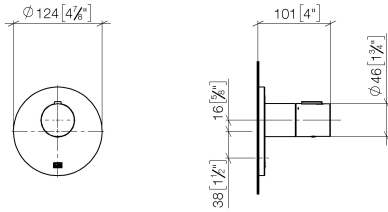

ST 060 100 2660

- cover plate Ø 124 mm
- rosette Ø 60 mm
- temperature control handle with safety limit stop at 38°C
- thermostat cartridge
- 2x head part with cut-to-length spindle and sleeve

	Chrome	ST 060 100 2660-00
	Brushed Platinum	ST 060 100 2660-06
	Platinum	ST 060 100 2660-08
	Dark Chrome	ST 060 100 2660-19
	Light Gold	ST 060 100 2660-26
	Brushed Light Gold	ST 060 100 2660-27
	Matte Black	ST 060 100 2660-33
	Brushed Bronze	ST 060 100 2660-42
	Brushed Champagne (22kt Gold)	ST 060 100 2660-46
	Champagne (22kt Gold)	ST 060 100 2660-47
	Brushed Chrome	ST 060 100 2660-93
	Brushed Dark Platinum	ST 060 100 2660-99

ST 060 100 2660

Required miscellaneous

**xTOOL Concealed thermostat
module without volume control -**

35 503 970 90

- max. recess depth 110 mm
- min. recess depth 85 mm

ST 060 100 2660

mm [inches]

Flow rate chart

Certificates

WRAS_2011026.

DVGW_DW-
6512DN0706.

LGA_29930.

LGA_29932.

ST 060 100 2660

Spare parts list

No.	Item Number	Name	Quantity used	Delivery time
1	90 15 02 063 00 90	cartridge	1	2
2	90 11 01 196 00 90	base	1	2
3	09 11 02 537-00	cover	1	10
4	09 31 11 048 90	pin	1	2
5	90 14 10 049 00 90	seal	1	2
6	90 21 02 112 00-00	sleeve	1	10
7	90 17 33 004 00-00	handle	1	10
8	90 21 33 011 00-13	handle	1	2
9	90 16 02 027 00 90	spring	1	2
10	90 30 30 136 00 90	screw	1	2
11	90 31 20 049 00-00	plug	1	10
12	12 178 970 90	Extension 46 mm -	1	2