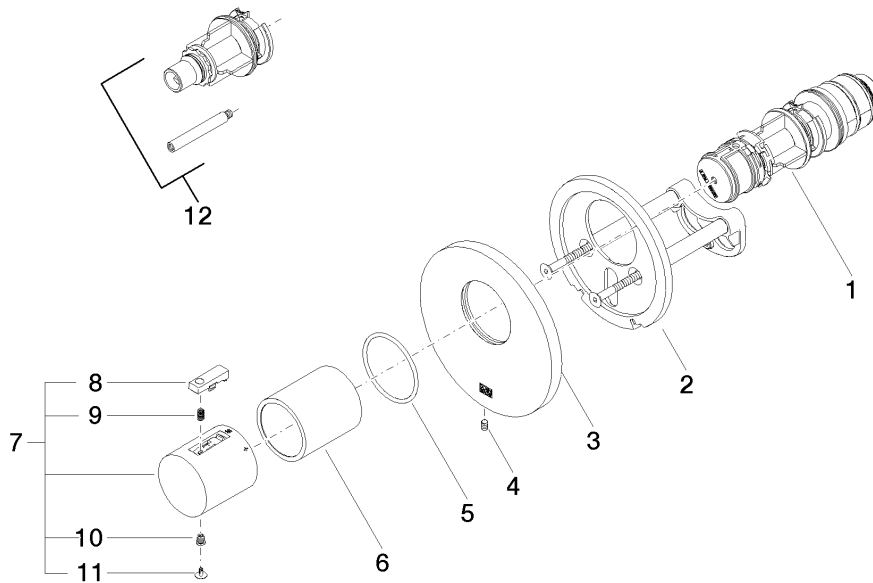

ST 060 100 2660

- cover plate Ø 124 mm
- rosette Ø 60 mm
- temperature control handle with safety limit stop at 38°C
- thermostat cartridge
- 2x head part with cut-to-length spindle and sleeve

	Chrome	ST 060 100 2660-00
	Brushed Platinum	ST 060 100 2660-06
	Platinum	ST 060 100 2660-08
	Dark Chrome	ST 060 100 2660-19
	Light Gold	ST 060 100 2660-26
	Brushed Light Gold	ST 060 100 2660-27
	Matte Black	ST 060 100 2660-33
	Brushed Bronze	ST 060 100 2660-42
	Brushed Champagne (22kt Gold)	ST 060 100 2660-46
	Champagne (22kt Gold)	ST 060 100 2660-47
	Brushed Chrome	ST 060 100 2660-93
	Brushed Dark Platinum	ST 060 100 2660-99

Individual components of this set

You need the following components for this set

2x 36 607 660-00

1x 36 503 979-00

ST 060 100 2660

- rosette Ø 60 mm
- head part with cut-to-length spindle and sleeve

	Chrome	36 607 660-00
	Brushed Platinum	36 607 660-06
	Platinum	36 607 660-08
	Dark Chrome	36 607 660-19
	Light Gold	36 607 660-26
	Brushed Light Gold	36 607 660-27
	Matte Black	36 607 660-33
	Brushed Bronze	36 607 660-42
	Brushed Champagne (22kt Gold)	36 607 660-46
	Champagne (22kt Gold)	36 607 660-47
	Brushed Chrome	36 607 660-93
	Brushed Dark Platinum	36 607 660-99

ST 060 100 2660

Required miscellaneous

**xTOOL Concealed thermostat
module without volume control -**

35 503 970 90

- max. recess depth 110 mm
- min. recess depth 85 mm

ST 060 100 2660

mm [inches]

Flow rate chart

Certificates

WRAS_2011026.

DVGW_DW-
6512DN0706.

LGA_29930.

LGA_29932.

ST 060 100 2660

Spare parts list

No.	Item Number	Name	Quantity used	Delivery time
1	90 15 02 063 00 90	cartridge	1	2
2	90 11 01 196 00 90	base	1	2
3	09 11 02 537-00	cover	1	10
4	09 31 11 048 90	pin	1	2
5	90 14 10 049 00 90	seal	1	2
6	90 21 02 112 00-00	sleeve	1	10
7	90 17 33 004 00-00	handle	1	10
8	90 21 33 011 00-13	handle	1	2
9	90 16 02 027 00 90	spring	1	2
10	90 30 30 136 00 90	screw	1	2
11	90 31 20 049 00-00	plug	1	10
12	12 178 970 90	Extension 46 mm -	1	2