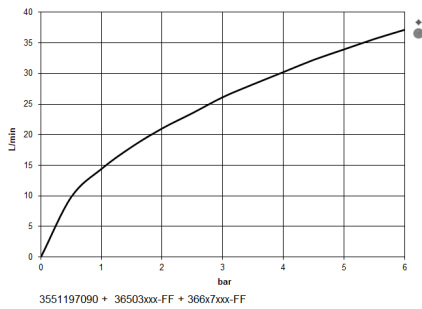

ST 060 100 2660

Required miscellaneous

**xTOOL Concealed thermostat
module without volume control -**

35 503 970 90

- max. recess depth 110 mm
- min. recess depth 85 mm

ST 060 100 2660

mm [inches]

Flow rate chart