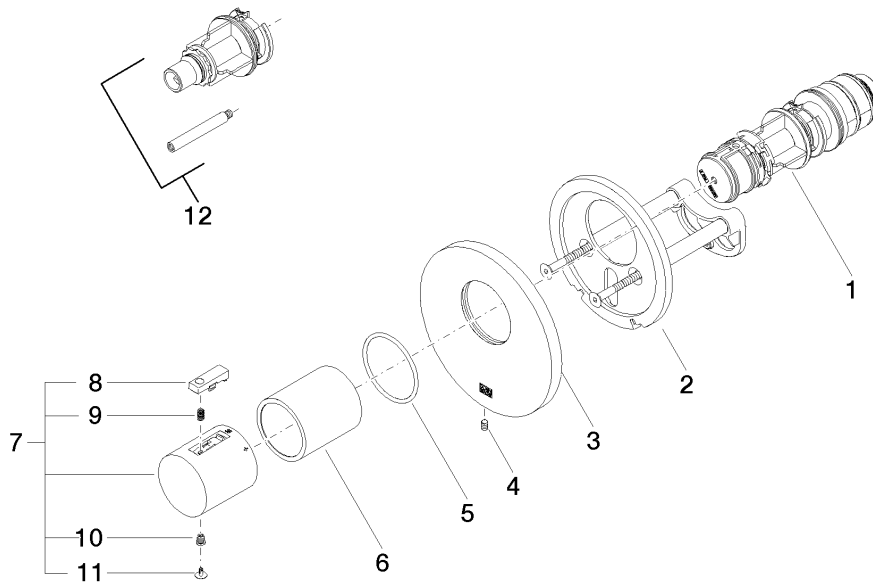

ST 060 100 3660

Spare parts list

No.	Item Number	Name	Quantity used	Delivery time
1	90 15 02 063 00 90	cartridge	1	2
2	90 11 01 196 00 90	base	1	2
3	09 11 02 537-00	cover	1	10
4	09 31 11 048 90	pin	1	2
5	90 14 10 049 00 90	seal	1	2
6	90 21 02 112 00-00	sleeve	1	10
7	90 17 33 004 00-00	handle	1	10
8	90 21 33 011 00-13	handle	1	2
9	90 16 02 027 00 90	spring	1	2
10	90 30 30 136 00 90	screw	1	2
11	90 31 20 049 00-00	plug	1	10
12	12 178 970 90	Extension 46 mm -	1	2