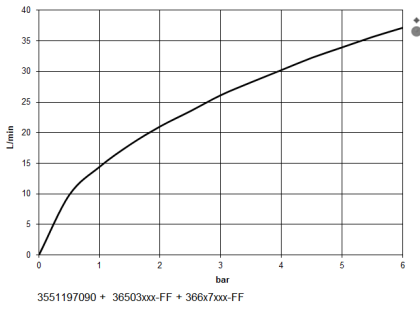

**Required miscellaneous**

- xTOOL Concealed thermostat module without volume control -** 35 503 970 90
- max. recess depth 110 mm
  - min. recess depth 85 mm

ST 060 100 3660

mm [inches]

**Flow rate chart**

ST 060 100 3660

- rosette Ø 60 mm
- head part with cut-to-length spindle and sleeve

|   |                               |               |
|---|-------------------------------|---------------|
|   | Chrome                        | 36 607 660-00 |
|   | Brushed Platinum              | 36 607 660-06 |
|   | Platinum                      | 36 607 660-08 |
|   | Dark Chrome                   | 36 607 660-19 |
|   | Light Gold                    | 36 607 660-26 |
|   | Brushed Light Gold            | 36 607 660-27 |
|   | Matte Black                   | 36 607 660-33 |
|   | Brushed Bronze                | 36 607 660-42 |
|   | Brushed Champagne (22kt Gold) | 36 607 660-46 |
|   | Champagne (22kt Gold)         | 36 607 660-47 |
|   | Brushed Chrome                | 36 607 660-93 |
|  | Brushed Dark Platinum         | 36 607 660-99 |