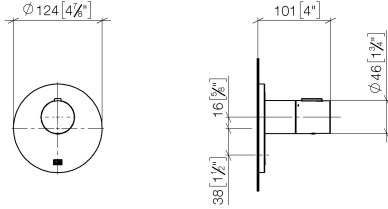

**Required miscellaneous**

- xTOOL Concealed thermostat module without volume control -** 35 503 970 90
- max. recess depth 110 mm
  - min. recess depth 85 mm

ST 060 100 3660

mm [inches]

**Flow rate chart**

ST 060 100 3660

- rosette Ø 60 mm
- head part with cut-to-length spindle and sleeve

|   |                               |               |
|---|-------------------------------|---------------|
|   | Chrome                        | 36 607 660-00 |
|   | Brushed Platinum              | 36 607 660-06 |
|   | Platinum                      | 36 607 660-08 |
|   | Dark Chrome                   | 36 607 660-19 |
|   | Light Gold                    | 36 607 660-26 |
|   | Brushed Light Gold            | 36 607 660-27 |
|   | Matte Black                   | 36 607 660-33 |
|   | Brushed Bronze                | 36 607 660-42 |
|   | Brushed Champagne (22kt Gold) | 36 607 660-46 |
|   | Champagne (22kt Gold)         | 36 607 660-47 |
|   | Brushed Chrome                | 36 607 660-93 |
|  | Brushed Dark Platinum         | 36 607 660-99 |