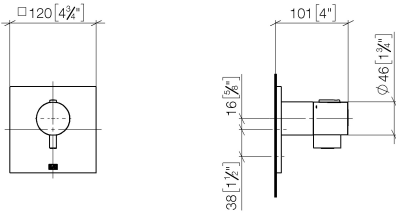

ST 060 113 2985

- cover plate 120 x 120 mm
- rosette 60 x 60 mm
- temperature control handle with safety limit stop at 38°C
- thermostat cartridge
- 2x head part with cut-to-length spindle and sleeve

	Brushed Light Gold	ST 060 113 2985-27
	Chrome	ST 060 113 2985-00
	Brushed Platinum	ST 060 113 2985-06
	Platinum	ST 060 113 2985-08
	Brushed Durabronze (23kt Gold)	ST 060 113 2985-28
	Brushed Chrome	ST 060 113 2985-93
	Brushed Dark Platinum	ST 060 113 2985-99

Required miscellaneous

- xTOOL Concealed thermostat module without volume control -** 35 503 970 90
- min. recess depth 95 mm
 - max. recess depth 160 mm

ST 060 113 2985

mm [inches]

Flow rate chart

Certificates

WRAS_2011026.

DVGW_DW-
6512DN0706.

LGA_29930.

ST 060 113 2985

- rosette 60 x 60 mm
- head part with cut-to-length spindle and sleeve
- WRAS 2011026, 2010066

	Brushed Light Gold	36 607 985-27
	Chrome	36 607 985-00
	Brushed Platinum	36 607 985-06
	Platinum	36 607 985-08
	Dark Chrome	36 607 985-19
	Brushed Durabronze (23kt Gold)	36 607 985-28
	Brushed Chrome	36 607 985-93
	Brushed Dark Platinum	36 607 985-99

SYMETRICS xTOOL Thermostat module - Brushed Light Gold

IMO

ST 060 113 2985

ST 060 113 2985

mm [inches]

Certificates

WRAS_2011026.

LGA_29931.