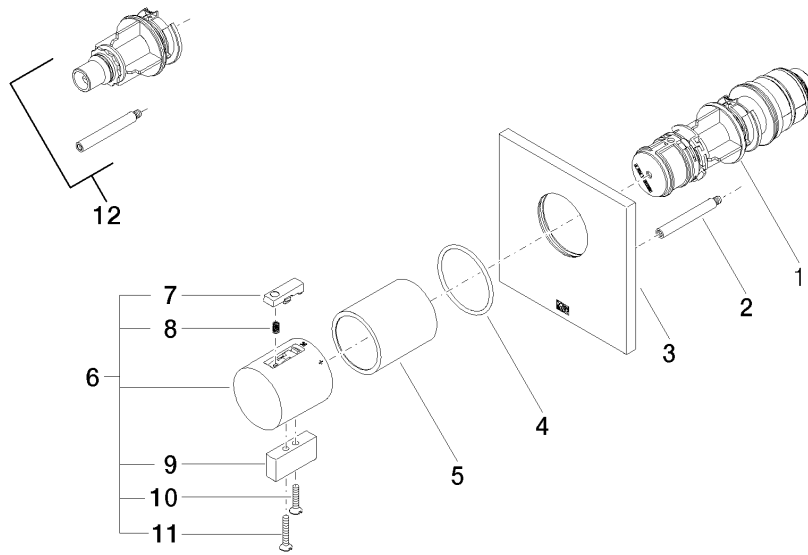

ST 060 113 2985

- cover plate 120 x 120 mm
- rosette 60 x 60 mm
- temperature control handle with safety limit stop at 38°C
- thermostat cartridge
- 2x head part with cut-to-length spindle and sleeve

	Brushed Light Gold	ST 060 113 2985-27
	Chrome	ST 060 113 2985-00
	Brushed Platinum	ST 060 113 2985-06
	Platinum	ST 060 113 2985-08
	Brushed Durabronze (23kt Gold)	ST 060 113 2985-28
	Brushed Chrome	ST 060 113 2985-93
	Brushed Dark Platinum	ST 060 113 2985-99

Required miscellaneous

- xTOOL Concealed thermostat module without volume control -** 35 503 970 90
- min. recess depth 95 mm
 - max. recess depth 160 mm

ST 060 113 2985

mm [inches]

Flow rate chart

Certificates

WRAS_2011026.

DVGW_DW-
6512DN0706.

LGA_29930.

ST 060 113 2985

- rosette 60 x 60 mm
- head part with cut-to-length spindle and sleeve
- WRAS 2011026, 2010066

	Brushed Light Gold	36 607 985-27
	Chrome	36 607 985-00
	Brushed Platinum	36 607 985-06
	Platinum	36 607 985-08
	Dark Chrome	36 607 985-19
	Brushed Durabronze (23kt Gold)	36 607 985-28
	Brushed Chrome	36 607 985-93
	Brushed Dark Platinum	36 607 985-99

SYMETRICS xTOOL Thermostat module - Brushed Light Gold

IMO

ST 060 113 2985

ST 060 113 2985

mm [inches]

Certificates

WRAS_2011026.

LGA_29931.