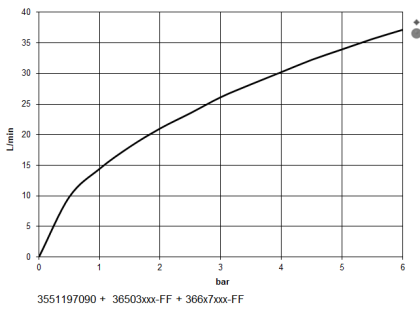

Required miscellaneous

- xTOOL Concealed thermostat module without volume control -** 35 503 970 90
- min. recess depth 95 mm
 - max. recess depth 160 mm

ST 060 113 2985

mm [inches]

Flow rate chart

Certificates

WRAS_2011026.

DVGW_DW-
6512DN0706.

LGA_29930.

ST 060 113 2985

- rosette 60 x 60 mm
- head part with cut-to-length spindle and sleeve
- WRAS 2011026, 2010066

	Brushed Light Gold	36 607 985-27
	Chrome	36 607 985-00
	Brushed Platinum	36 607 985-06
	Platinum	36 607 985-08
	Dark Chrome	36 607 985-19
	Brushed Durabronze (23kt Gold)	36 607 985-28
	Brushed Chrome	36 607 985-93
	Brushed Dark Platinum	36 607 985-99