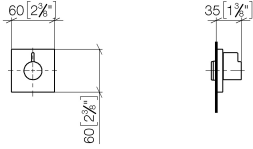

ST 060 113 2985

- cover plate 120 x 120 mm
- rosette 60 x 60 mm
- temperature control handle with safety limit stop at 38°C
- thermostat cartridge
- 2x head part with cut-to-length spindle and sleeve

	Brushed Light Gold	ST 060 113 2985-27
	Chrome	ST 060 113 2985-00
	Brushed Platinum	ST 060 113 2985-06
	Platinum	ST 060 113 2985-08
	Brushed Durabronze (23kt Gold)	ST 060 113 2985-28
	Brushed Chrome	ST 060 113 2985-93
	Brushed Dark Platinum	ST 060 113 2985-99

Required miscellaneous

- xTOOL Concealed thermostat module without volume control -** 35 503 970 90
- min. recess depth 95 mm
 - max. recess depth 160 mm

ST 060 113 2985

mm [inches]

Flow rate chart

Certificates

WRAS_2011026.

DVGW_DW-
6512DN0706.

LGA_29930.

ST 060 113 2985

- rosette 60 x 60 mm
- head part with cut-to-length spindle and sleeve
- WRAS 2011026, 2010066

	Brushed Light Gold	36 607 985-27
	Chrome	36 607 985-00
	Brushed Platinum	36 607 985-06
	Platinum	36 607 985-08
	Dark Chrome	36 607 985-19
	Brushed Durabronze (23kt Gold)	36 607 985-28
	Brushed Chrome	36 607 985-93
	Brushed Dark Platinum	36 607 985-99

SYMETRICS xTOOL Thermostat module - Brushed Light Gold

IMO

ST 060 113 2985

ST 060 113 2985

mm [inches]

Certificates

WRAS_2011026.

LGA_29931.