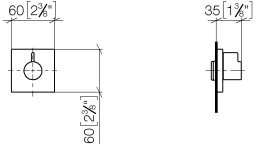

Required miscellaneous

- xTOOL Concealed thermostat module without volume control -** 35 503 970 90
- min. recess depth 95 mm
 - max. recess depth 160 mm

ST 060 113 3985

mm [inches]

Flow rate chart

Certificates

WRAS_2011026.

DVGW_DW-
6512DN0706.

LGA_29930.

ST 060 113 3985

- rosette 60 x 60 mm
- head part with cut-to-length spindle and sleeve
- WRAS 2011026, 2010066

	Brushed Light Gold	36 607 985-27
	Chrome	36 607 985-00
	Brushed Platinum	36 607 985-06
	Platinum	36 607 985-08
	Dark Chrome	36 607 985-19
	Brushed Durabronze (23kt Gold)	36 607 985-28
	Brushed Chrome	36 607 985-93
	Brushed Dark Platinum	36 607 985-99

SYMETRICS xTOOL Thermostat module - Brushed Light Gold

IMO

ST 060 113 3985

ST 060 113 3985

mm [inches]

Certificates

WRAS_2011026.

LGA_29931.