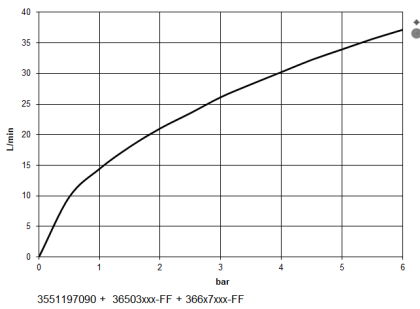

- cover plate 120 x 120 mm
- temperature control handle with safety limit stop at 38°C
- thermostat cartridge
- WRAS 2011026

Fits: IMO, MEM, CL.1, CYO

	Brushed Light Gold	36 503 985-27
	Chrome	36 503 985-00
	Brushed Platinum	36 503 985-06
	Platinum	36 503 985-08
	Dark Chrome	36 503 985-19
	Brushed Durabross (23kt Gold)	36 503 985-28
	Matte Black	36 503 985-33
	Brushed Champagne (22kt Gold)	36 503 985-46
	Champagne (22kt Gold)	36 503 985-47
	Brushed Chrome	36 503 985-93
	Brushed Dark Platinum	36 503 985-99

Required miscellaneous

- xTOOL Concealed thermostat module without volume control -** 35 503 970 90
- min. recess depth 95 mm
 - max. recess depth 160 mm

ST 060 113 3985

mm [inches]

Flow rate chart

Certificates

WRAS_2011026.

DVGW_DW-
6512DN0706.

LGA_29930.

ST 060 113 3985

- rosette 60 x 60 mm
- head part with cut-to-length spindle and sleeve
- WRAS 2011026, 2010066

	Brushed Light Gold	36 607 985-27
	Chrome	36 607 985-00
	Brushed Platinum	36 607 985-06
	Platinum	36 607 985-08
	Dark Chrome	36 607 985-19
	Brushed Durabronze (23kt Gold)	36 607 985-28
	Brushed Chrome	36 607 985-93
	Brushed Dark Platinum	36 607 985-99