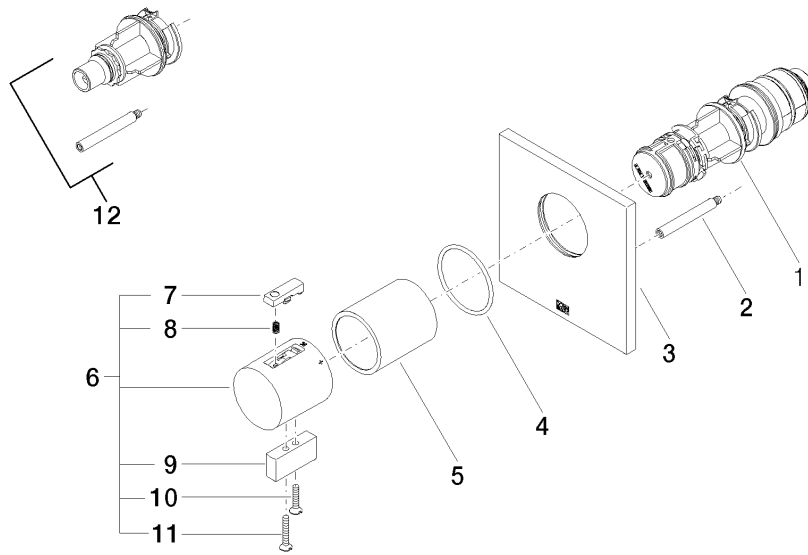

ST 060 113 3985

- cover plate 120 x 120 mm
- rosette 60 x 60 mm
- temperature control handle with safety limit stop at 38°C
- thermostat cartridge
- 3x head part with cut-to-length spindle and sleeve

	Brushed Light Gold	ST 060 113 3985-27
	Chrome	ST 060 113 3985-00
	Brushed Platinum	ST 060 113 3985-06
	Platinum	ST 060 113 3985-08
	Brushed Durabronze (23kt Gold)	ST 060 113 3985-28
	Brushed Chrome	ST 060 113 3985-93
	Brushed Dark Platinum	ST 060 113 3985-99

Required miscellaneous

- xTOOL Concealed thermostat module without volume control -** 35 503 970 90
- min. recess depth 95 mm
 - max. recess depth 160 mm

ST 060 113 3985

mm [inches]

Flow rate chart

Certificates

WRAS_2011026.

DVGW_DW-
6512DN0706.

LGA_29930.

ST 060 113 3985

- rosette 60 x 60 mm
- head part with cut-to-length spindle and sleeve
- WRAS 2011026, 2010066

	Brushed Light Gold	36 607 985-27
	Chrome	36 607 985-00
	Brushed Platinum	36 607 985-06
	Platinum	36 607 985-08
	Dark Chrome	36 607 985-19
	Brushed Durabronze (23kt Gold)	36 607 985-28
	Brushed Chrome	36 607 985-93
	Brushed Dark Platinum	36 607 985-99

SYMETRICS xTOOL Thermostat module - Brushed Light Gold

IMO

ST 060 113 3985

ST 060 113 3985

mm [inches]

Certificates

WRAS_2011026.

LGA_29931.