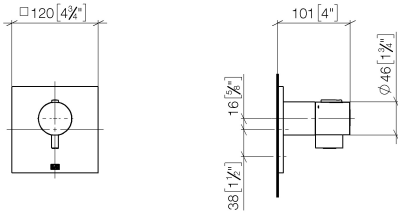

ST 060 113 3985

- cover plate 120 x 120 mm
- rosette 60 x 60 mm
- temperature control handle with safety limit stop at 38°C
- thermostat cartridge
- 3x head part with cut-to-length spindle and sleeve

	Brushed Light Gold	ST 060 113 3985-27
	Chrome	ST 060 113 3985-00
	Brushed Platinum	ST 060 113 3985-06
	Platinum	ST 060 113 3985-08
	Brushed Durabronze (23kt Gold)	ST 060 113 3985-28
	Brushed Chrome	ST 060 113 3985-93
	Brushed Dark Platinum	ST 060 113 3985-99

- cover plate 120 x 120 mm
- temperature control handle with safety limit stop at 38°C
- thermostat cartridge
- WRAS 2011026

Fits: IMO, MEM, CL.1, CYO

	Brushed Light Gold	36 503 985-27
	Chrome	36 503 985-00
	Brushed Platinum	36 503 985-06
	Platinum	36 503 985-08
	Dark Chrome	36 503 985-19
	Brushed Durabross (23kt Gold)	36 503 985-28
	Matte Black	36 503 985-33
	Brushed Champagne (22kt Gold)	36 503 985-46
	Champagne (22kt Gold)	36 503 985-47
	Brushed Chrome	36 503 985-93
	Brushed Dark Platinum	36 503 985-99

Required miscellaneous

- xTOOL Concealed thermostat module without volume control -** 35 503 970 90
- min. recess depth 95 mm
 - max. recess depth 160 mm

ST 060 113 3985

mm [inches]

Flow rate chart

Certificates

WRAS_2011026.

DVGW_DW-
6512DN0706.

LGA_29930.

ST 060 113 3985

- rosette 60 x 60 mm
- head part with cut-to-length spindle and sleeve
- WRAS 2011026, 2010066

	Brushed Light Gold	36 607 985-27
	Chrome	36 607 985-00
	Brushed Platinum	36 607 985-06
	Platinum	36 607 985-08
	Dark Chrome	36 607 985-19
	Brushed Durabronze (23kt Gold)	36 607 985-28
	Brushed Chrome	36 607 985-93
	Brushed Dark Platinum	36 607 985-99