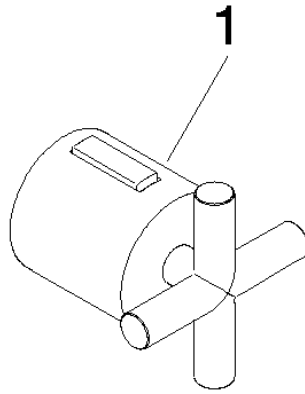

## TARA Shower thermostat - Brushed Durabross (23kt Gold)

---

TARA

ST 060 113 5892

ST 060 113 5892

mm [inches]

## TARA Shower thermostat - Brushed Durabross (23kt Gold)

---

TARA

ST 060 113 5892

ST 060 113 5892

Parts for other finishes can be found here: [Chrome](#)

- slide-on rosettes Ø 70 mm
- gauge 150 mm - 13 mm
- 3/8" shower outlet
- with volume control