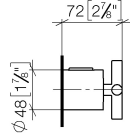

TARA Shower thermostat - Matte Black

TARA

ST 060 113 5892

ST 060 113 5892

mm [inches]

ST 060 113 5892

Parts for other finishes can be found here: [Chrome](#)

- slide-on rosettes Ø 70 mm
- gauge 150 mm - 13 mm
- 3/8" shower outlet
- with volume control

ST 060 113 5892

Required miscellaneous

**TARA Regulator handle - Matte
Black** 11 431 892-33

ST 060 113 5892

mm [inches]

Flow rate chart

Certificates

Belgaqua_22_281_2 LGA_29986.
7_5.