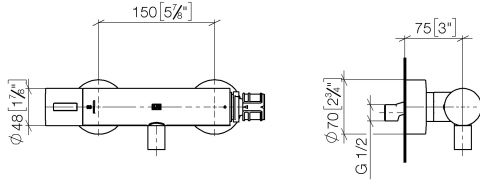

## TARA Shower thermostat - Brushed Champagne (22kt Gold)

---

TARA

ST 060 113 5892

ST 060 113 5892

mm [inches]

Flow rate chart

Certificates