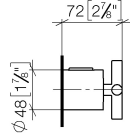

## TARA Shower thermostat - Brushed Champagne (22kt Gold)

---

TARA

ST 060 113 5892

ST 060 113 5892

mm [inches]