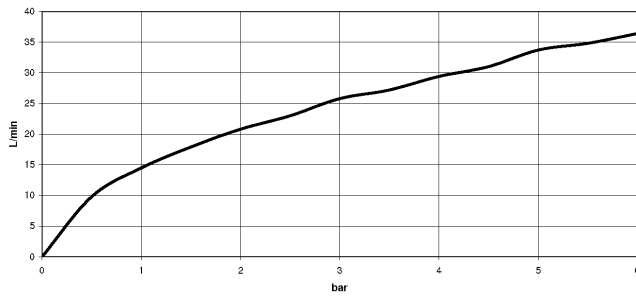

## TARA Shower thermostat - Brushed Champagne (22kt Gold)

---

TARA

ST 060 113 5892

ST 060 113 5892

mm [inches]

Flow rate chart

Certificates