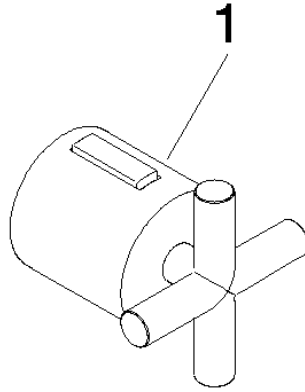

## TARA Shower thermostat - Brushed Champagne (22kt Gold)

---

TARA

ST 060 113 5892

ST 060 113 5892

mm [inches]

# TARA Shower thermostat - Brushed Champagne (22kt Gold)

---

TARA

ST 060 113 5892

ST 060 113 5892

Parts for other finishes can be found here: [Chrome](#)

- slide-on rosettes Ø 70 mm
- gauge 150 mm - 13 mm
- 3/8" shower outlet
- with volume control
- WRAS 2204005