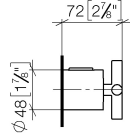

TARA Shower thermostat - Champagne (22kt Gold)

TARA

ST 060 113 5892

TARA Shower thermostat - Champagne (22kt Gold)

TARA

ST 060 113 5892

ST 060 113 5892

mm [inches]

TARA Shower thermostat - Champagne (22kt Gold)

TARA

ST 060 113 5892

ST 060 113 5892

Parts for other finishes can be found here: [Chrome](#)

- slide-on rosettes Ø 70 mm
- gauge 150 mm - 13 mm
- 3/8" shower outlet
- with volume control