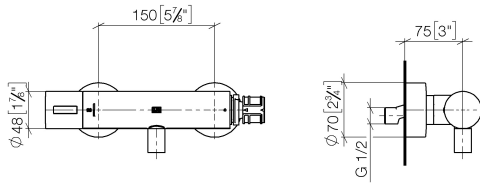

TARA Shower thermostat - Champagne (22kt Gold)

TARA

ST 060 113 5892

ST 060 113 5892

Parts for other finishes can be found here: [Chrome](#)

- slide-on rosettes Ø 70 mm
- gauge 150 mm - 13 mm
- 3/8" shower outlet
- with volume control

TARA Shower thermostat - Champagne (22kt Gold)

TARA

ST 060 113 5892

ST 060 113 5892

mm [inches]

Flow rate chart

Certificates

Belgaqua_22_281_2 LGA_29986.
7_5.