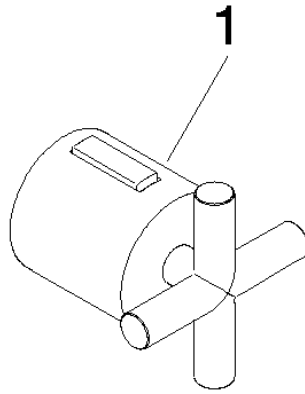

## TARA Shower thermostat - Brushed Chrome

---

TARA

ST 060 113 5892

ST 060 113 5892

mm [inches]

## TARA Shower thermostat - Brushed Chrome

---

TARA

ST 060 113 5892

ST 060 113 5892

Parts for other finishes can be found here: [Chrome](#)

- slide-on rosettes Ø 70 mm
- gauge 150 mm - 13 mm
- 3/8" shower outlet
- with volume control