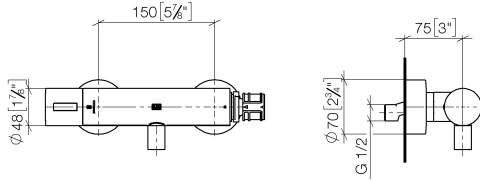

## TARA Shower thermostat - Brushed Chrome

---

TARA

ST 060 113 5892

ST 060 113 5892

mm [inches]

**Flow rate chart**

**Certificates**