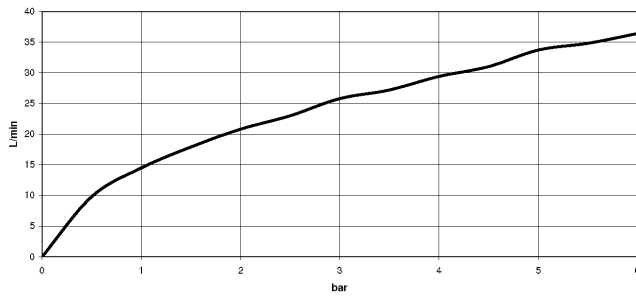

## TARA Shower thermostat - Brushed Chrome

---

TARA

ST 060 113 5892

ST 060 113 5892

mm [inches]

**Flow rate chart**

**Certificates**