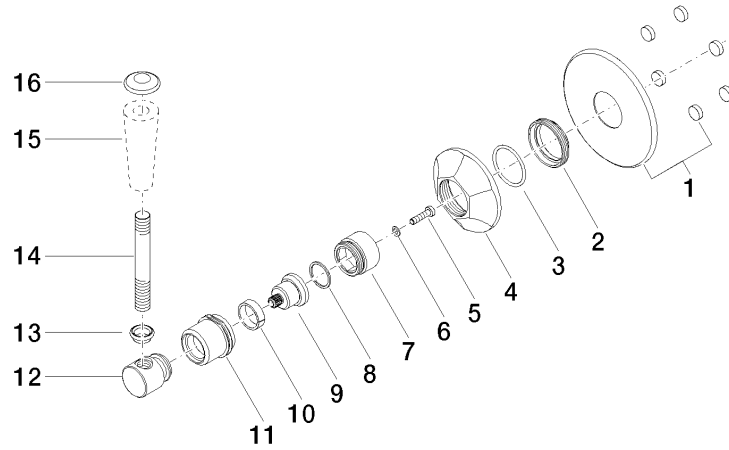

ST 060 300 2371

ST 060 300 2371  
Parts for other  
finishes can be found  
here: Chrome

- rotary diverter
- rosette Ø 85 mm

MADISON Concealed two- and three-way diverter - Brushed Durabrass (23kt Gold)

---

MADISON

ST 060 300 2371

ST 060 300 2371  
mm [inches]

Certificates

LGA\_28456.

ST 060 300 2371

**Spare parts list**

No.	Item Number	Name	Quantity used	Delivery time
1	90 27 97 007 00-28	cover	1	20
2	09 23 10 125-00	nut	1	10
3	90 14 10 063 00 90	seal	1	2
4	09 27 37 101-28	rosette	1	20
5	09 30 30 069 90	screw	1	2
6	09 30 11 194 90	disc	1	2
7	09 18 30 007-28	sleeve	1	-
Spare part can no longer be ordered, please order the replacement item				
8	90 28 10 030 00 90	ring	1	2
9	09 12 12 064-28	base	1	-
Spare part can no longer be ordered, please order the replacement item				
10	90 14 15 021 00 90	ring	1	2
11	09 21 02 160-28	cover	1	20
12	09 20 37 101-28	handle	1	20
13	09 20 37 001-28	handle	1	20
14	09 28 22 013 90	pipe	1	2
15	11 170 370-28	MADISON Lever insert - Brushed Durabronz (23kt Gold)	1	20
16	09 30 30 062-28	screw	1	20