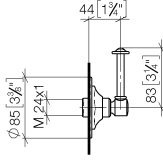

ST 060 300 2371

ST 060 300 2371  
Parts for other  
finishes can be found  
here: Chrome

- rotary diverter
- rosette Ø 85 mm

MADISON Concealed two- and three-way diverter - Brushed Durabrass (23kt Gold)

---

MADISON

ST 060 300 2371

ST 060 300 2371  
mm [inches]

Certificates

LGA\_28456.

ST 060 300 2371

**Spare parts list**

No.	Item Number	Name	Quantity used	Delivery time
1	90 27 97 007 00-28	cover	1	20
2	09 23 10 125-00	nut	1	10
3	90 14 10 063 00 90	seal	1	2
4	09 27 37 101-28	rosette	1	20
5	09 30 30 069 90	screw	1	2
6	09 30 11 194 90	disc	1	2
7	09 18 30 007-28	sleeve	1	-
Spare part can no longer be ordered, please order the replacement item				
8	90 28 10 030 00 90	ring	1	2
9	09 12 12 064-28	base	1	-
Spare part can no longer be ordered, please order the replacement item				
10	90 14 15 021 00 90	ring	1	2
11	09 21 02 160-28	cover	1	20
12	09 20 37 101-28	handle	1	20
13	09 20 37 001-28	handle	1	20
14	09 28 22 013 90	pipe	1	2
15	11 170 370-28	MADISON Lever insert - Brushed Durabronz (23kt Gold)	1	20
16	09 30 30 062-28	screw	1	20