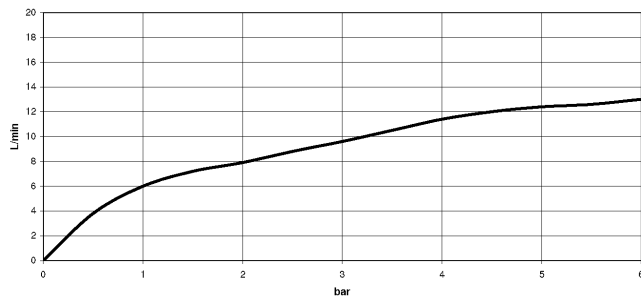

TARA Single-lever mixer with rinsing spray set - Durabron (23kt Gold)

ST 110 108 7888

mm [inches]

Flow rate chart

Certificates

LGA_18901. Belgaqua_21-027-27_3. IAPMO_N-4976 (2). LGA_29572. IAPMO_6397.

TARA Single-lever mixer with rinsing spray set - Durabrass (23kt Gold)