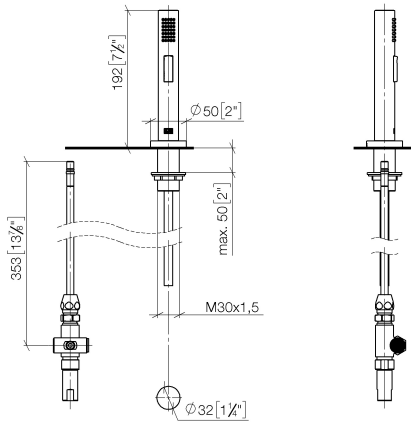

TARA Single-lever mixer with rinsing spray set - Durabronss (23kt Gold)

ST 110 108 7888

- 235mm projection
- pivotable spout 360°
- air-enriched flow and spray flow
- height of mixer 400 mm
- height up to aerator 230 mm
- single-lever mixer hole diameter 35 mm
- hole diameter rinsing spray 32mm
- fabric braided hose 1500 mm
- automatic spout/shower diverter
- sprayface with anti-scaling system
- max. flow 7 l/min at 3 bar flow pressure
- lead-free
- This product can help a building meet the requirements of Green Building Rating Systems, e.g. LEED®, BREEAM®, DGNB

ST 110 108 7888

Fits: ELIO, TARA, TARA ULTRA

- with round rosette
- spray flow
- automatic spout/shower diverter
- height of mixer 191 mm
- hole diameter rinsing spray 32mm
- fabric braided hose 1500 mm
- sprayface with anti-scaling system
- lead-free

TARA Single-lever mixer with rinsing spray set - Durabron (23kt Gold)

ST 110 108 7888

mm [inches]

Flow rate chart

Certificates

LGA_18901. Belgaqua_21-027-27_3. IAPMO_N-4976 (2). LGA_29572. IAPMO_6397.

TARA Single-lever mixer with rinsing spray set - Durabrass (23kt Gold)

TARA Single-lever mixer with rinsing spray set - Durabron (23kt Gold)

ST 110 108 7888

- 235mm projection
- pivotable spout 360°
- air-enriched flow
- height of mixer 400 mm
- height up to aerator 230 mm
- single-lever mixer hole diameter 35mm
- max. flow 7 l/min at 3 bar flow pressure
- lead-free
- WRAS 1705020
- This product can help a building meet the requirements of Green Building Rating Systems, e.g. LEED®, BREEAM®, DGNB