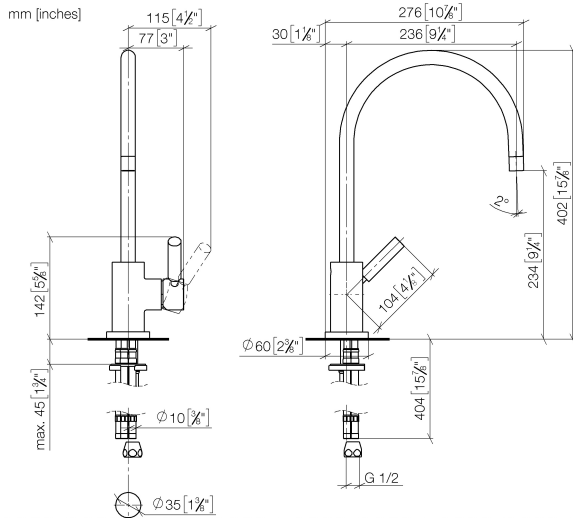

TARA Single-lever mixer with profi spray set - Dark Chrome

ST 110 109 1888