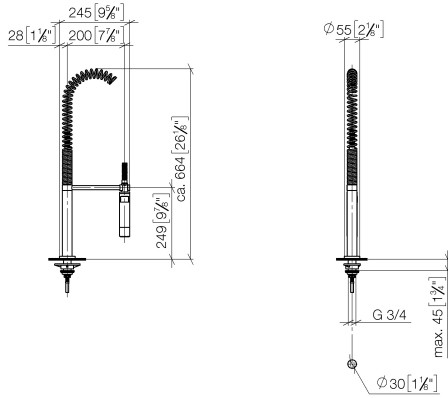

**TARA Single-lever mixer with profi spray set - Dark Chrome**

ST 110 109 1888

Parts for other finishes can be found here: [Chrome](#)

Fits: ELIO, TARA, TARA ULTRA

- spray flow
- automatic diverter for spout/Profi spray set
- height of mixer 665 mm
- individual rosette diameter 55mm
- profi spray hole diameter 30mm
- sprayface with anti-scaling system
- lead-free

## TARA Single-lever mixer with profi spray set - Dark Chrome

ST 110 109 1888

mm [inches]  
M 1:10