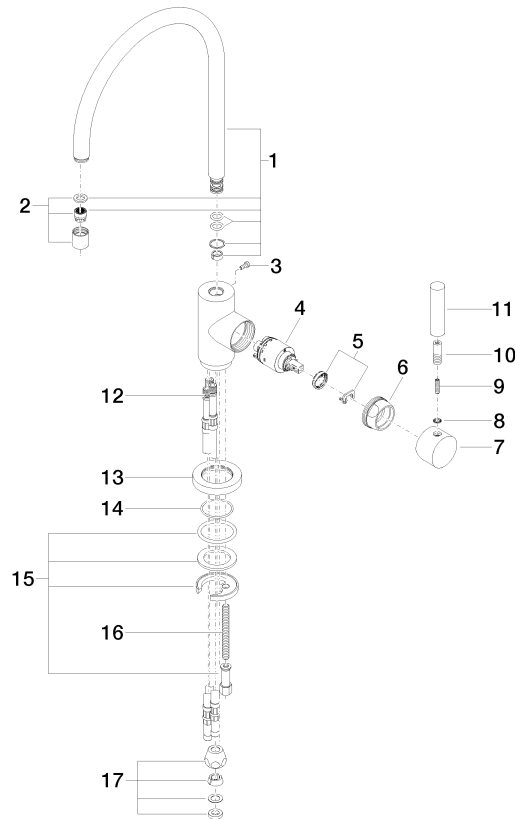

## TARA Single-lever mixer with profi spray set - Dark Chrome

ST 110 109 1888

- 235mm projection
- pivotable spout 360°
- air-enriched flow
- height of mixer 400 mm
- height up to aerator 230 mm
- single-lever mixer hole diameter 35mm
- max. flow 7 l/min at 3 bar flow pressure
- lead-free
- WRAS 2311044
- This product can help a building meet the requirements of Green Building Rating Systems, e.g. LEED®, BREEAM®, DGNB

### Recommended miscellaneous

**Profi spray set - Dark Chrome** 27 789 970-19

**TARA Single-lever mixer with profi spray set - Dark Chrome**

ST 110 109 1888

**Flow rate chart**

**Certificates**

LGA\_18901.

WRAS\_2311044.

**TARA Single-lever mixer with profi spray set - Dark Chrome**

ST 110 109 1888

Parts for other finishes can be found here: [Chrome](#)

Fits: ELIO, TARA, TARA ULTRA

- spray flow
- automatic diverter for spout/Profi spray set
- height of mixer 665 mm
- individual rosette diameter 55mm
- profi spray hole diameter 30mm
- sprayface with anti-scaling system
- lead-free

## TARA Single-lever mixer with profi spray set - Dark Chrome

ST 110 109 1888

mm [inches]  
M 1:10