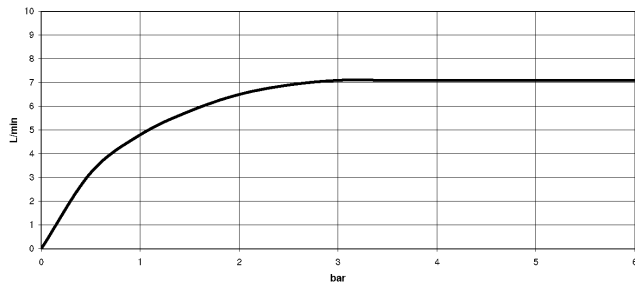

Flow rate chart

Certificates

LGA_18901.

WRAS_2311044.