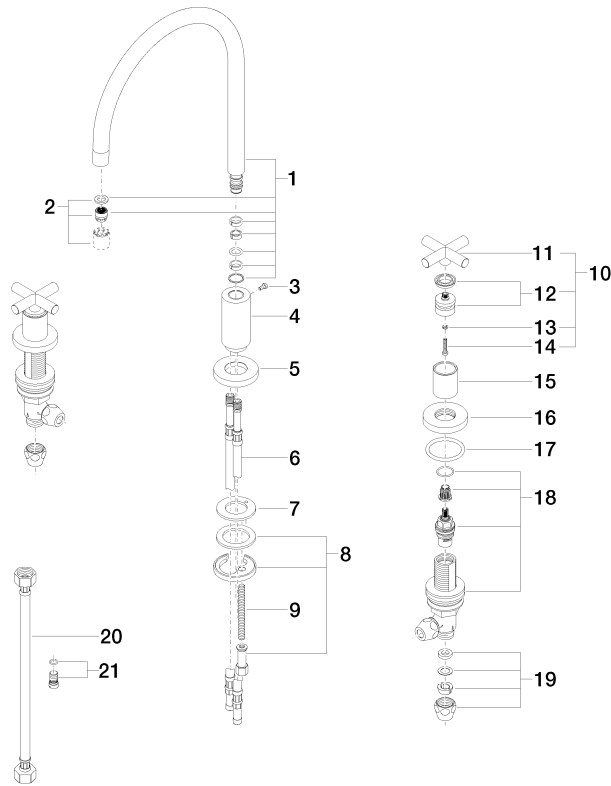

- 235mm projection
- pivotable spout 360°
- air-enriched flow
- height of mixer 370 mm
- height up to aerator 212 mm
- hole diameter spout 35 mm
- hole diameter valve 32 mm
- max. flow 7 l/min at 3 bar flow pressure
- lead-free
- This product can help a building meet the requirements of Green Building Rating Systems, e.g. LEED®, BREEAM®, DGNB
- WRAS 2107052

Certificates

GDV_0400289.

ST 110 201 1892

Parts for other finishes can be found here: [Chrome](#)

Spare parts list

No.	Item Number	Name	Quantity used	Delivery time
1	90 28 22 226 01-09	spout	1	40
2	90 23 01 028 03-09	aerator	1	40
3	09 30 30 057 90	screw	1	2
4	09 11 10 088 10-09	connection	1	40
5	09 28 10 140-09	ring	1	40
6	04 30 04 019 00 90	hose	2	2
7	09 14 05 047 90	seal	1	2
8	04 30 11 038 00 90	fixing set	1	2
9	09 31 11 011 90	pin	1	2
10	90 20 89 010 10-09	handle	2	-
Spare part can no longer be ordered, please order the replacement item				
11	09 20 89 010-09	handle	2	40
12	90 12 12 007 00-09	base	2	40
13	90 30 11 029 00 90	disc	2	2
14	90 30 30 075 00 90	screw	2	2
15	09 21 02 140-09	sleeve	2	40
16	09 27 89 105-09	rosette	2	40
17	90 14 10 043 00 90	seal	2	2
18	90 17 11 040 51 90	side panel	2	2
19	90 23 30 040 00-09	threaded connector	4	40
20	12 501 970 90	High pressure hose 1/2" x 1/2" x 300 mm -	2	-
Spare part can no longer be ordered, please order the replacement item				
21	04 31 20 046 10 92	set	1	2

ST 110 201 1892

Fits: ELIO, TARA, TARA ULTRA

- with round rosette
- spray flow
- automatic spout/shower diverter
- height of mixer 191 mm
- hole diameter rinsing spray 32mm
- fabric braided hose 1500 mm
- sprayface with anti-scaling system
- lead-free