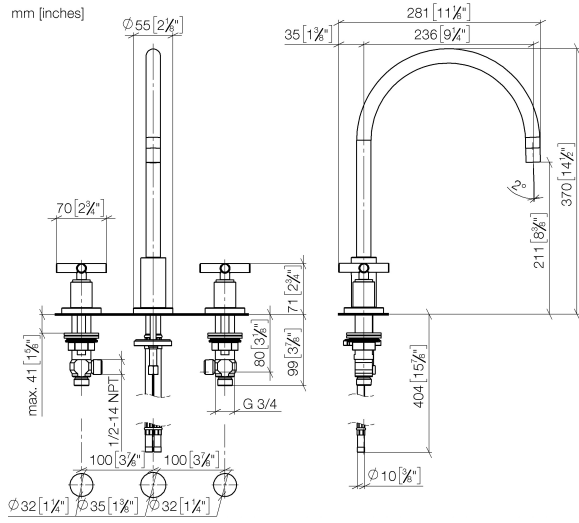

ST 110 201 1892