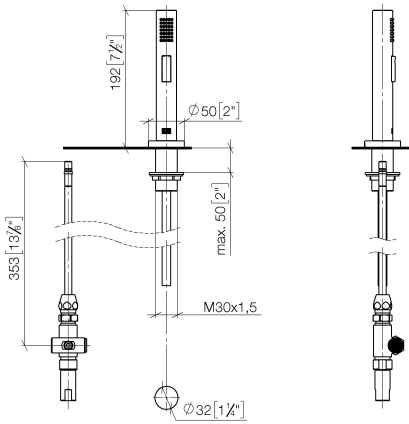

- 235mm projection
- pivotable spout 360°
- air-enriched flow
- height of mixer 370 mm
- height up to aerator 212 mm
- hole diameter spout 35 mm
- hole diameter valve 32 mm
- max. flow 7 l/min at 3 bar flow pressure
- lead-free
- This product can help a building meet the requirements of Green Building Rating Systems, e.g. LEED®, BREEAM®, DGNB
- WRAS 2107052

Certificates

GDV_0400289.

ST 110 201 1892

Parts for other finishes can be found here: [Chrome](#)

Spare parts list

No.	Item Number	Name	Quantity used	Delivery time
1	90 28 22 226 01-09	spout	1	40
2	90 23 01 028 03-09	aerator	1	40
3	09 30 30 057 90	screw	1	2
4	09 11 10 088 10-09	connection	1	40
5	09 28 10 140-09	ring	1	40
6	04 30 04 019 00 90	hose	2	2
7	09 14 05 047 90	seal	1	2
8	04 30 11 038 00 90	fixing set	1	2
9	09 31 11 011 90	pin	1	2
10	90 20 89 010 10-09	handle	2	-
Spare part can no longer be ordered, please order the replacement item				
11	09 20 89 010-09	handle	2	40
12	90 12 12 007 00-09	base	2	40
13	90 30 11 029 00 90	disc	2	2
14	90 30 30 075 00 90	screw	2	2
15	09 21 02 140-09	sleeve	2	40
16	09 27 89 105-09	rosette	2	40
17	90 14 10 043 00 90	seal	2	2
18	90 17 11 040 51 90	side panel	2	2
19	90 23 30 040 00-09	threaded connector	4	40
20	12 501 970 90	High pressure hose 1/2" x 1/2" x 300 mm -	2	-
Spare part can no longer be ordered, please order the replacement item				
21	04 31 20 046 10 92	set	1	2

ST 110 201 1892

Fits: ELIO, TARA, TARA ULTRA

- with round rosette
- spray flow
- automatic spout/shower diverter
- height of mixer 191 mm
- hole diameter rinsing spray 32mm
- fabric braided hose 1500 mm
- sprayface with anti-scaling system
- lead-free

TARA Three-hole mixer with rinsing spray set - Durabronss (23kt Gold)

TARA

ST 110 201 1892

ST 110 201 1892

mm [inches]

Flow rate chart

Certificates

LGA_18901. Belgaqua_21-027-27_3. IAPMO_N-4976 (2). LGA_29572. IAPMO_6397.