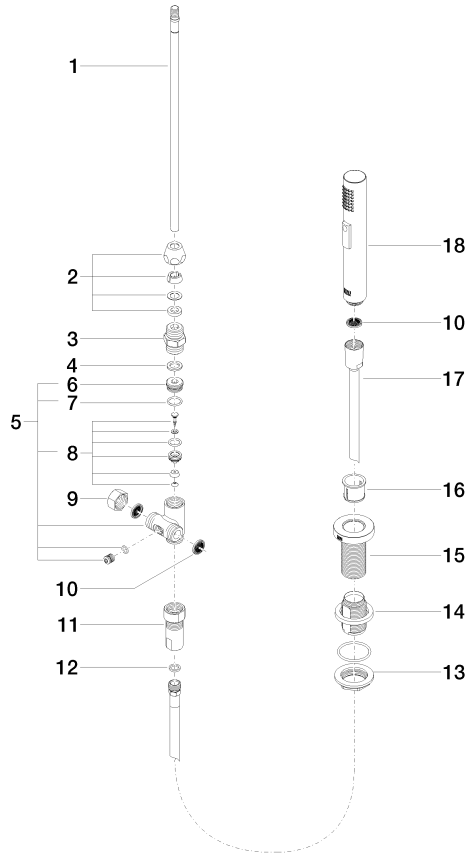

- 235mm projection
- pivotable spout 360°
- air-enriched flow
- height of mixer 370 mm
- height up to aerator 212 mm
- hole diameter spout 35 mm
- hole diameter valve 32 mm
- max. flow 7 l/min at 3 bar flow pressure
- lead-free
- This product can help a building meet the requirements of Green Building Rating Systems, e.g. LEED®, BREEAM®, DGNB
- WRAS 2107052

ST 110 201 1892

Fits: ELIO, TARA, TARA ULTRA

- with round rosette
- spray flow
- automatic spout/shower diverter
- height of mixer 191 mm
- hole diameter rinsing spray 32mm
- fabric braided hose 1500 mm
- sprayface with anti-scaling system
- lead-free

TARA Three-hole mixer with rinsing spray set - Durabronss (23kt Gold)

TARA

ST 110 201 1892

ST 110 201 1892

mm [inches]

Flow rate chart

Certificates

LGA_18901. Belgaqua_21-027-27_3. IAPMO_N-4976 (2). LGA_29572. IAPMO_6397.

ST 110 201 1892

Parts for other finishes can be found here: Chrome

Spare parts list

No.	Item Number	Name	Quantity used	Delivery time
1	04 24 02 046 01-07	pipe	1	10
2	90 23 30 040 00-09	threaded connector	1	40
3	90 24 03 168 00 90	nipple	1	2
4	90 14 20 002 00 90	seal	1	2
5	90 17 09 046 10 90	diverter	1	2
6	09 24 04 112 10 90	nipple	1	2
7	90 14 10 033 00 90	seal	1	2
8	90 21 10 031 10 90	diverter	1	2
9	04 21 02 006 00 92	cap	1	2
10	09 23 01 039 90	sieve	2	2
11	90 24 03 241 00 90	nipple	1	2
12	90 14 20 019 00 90	seal	1	2
13	04 30 11 038 66 90	fixing set	1	2
14	12 720 970 90	Extension set -	1	60
15	09 30 01 285-09	rosette	1	40
16	90 18 40 085 00 90	sleeve	1	2
17	90 30 02 062 00-09	hose	1	40
18	04 12 11 158 00-09	shower	1	40