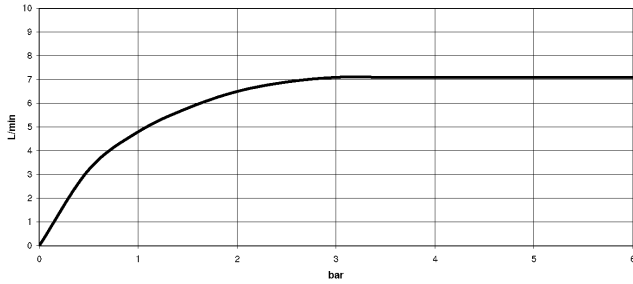

Flow rate chart

Certificates

GDV_0400289.