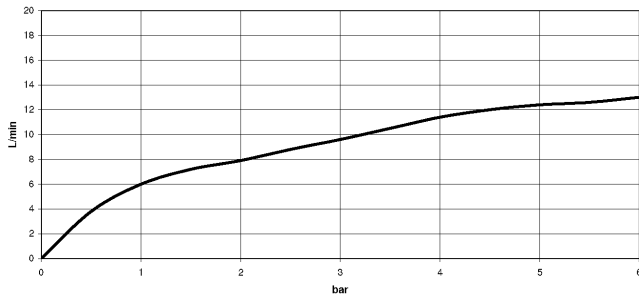

TARA Three-hole mixer with rinsing spray set - Durabronss (23kt Gold)

TARA

ST 110 201 1892

ST 110 201 1892

mm [inches]

Flow rate chart

Certificates

LGA_18901. Belgaqua_21-027-27_3. IAPMO_N-4976 (2). LGA_29572. IAPMO_6397.