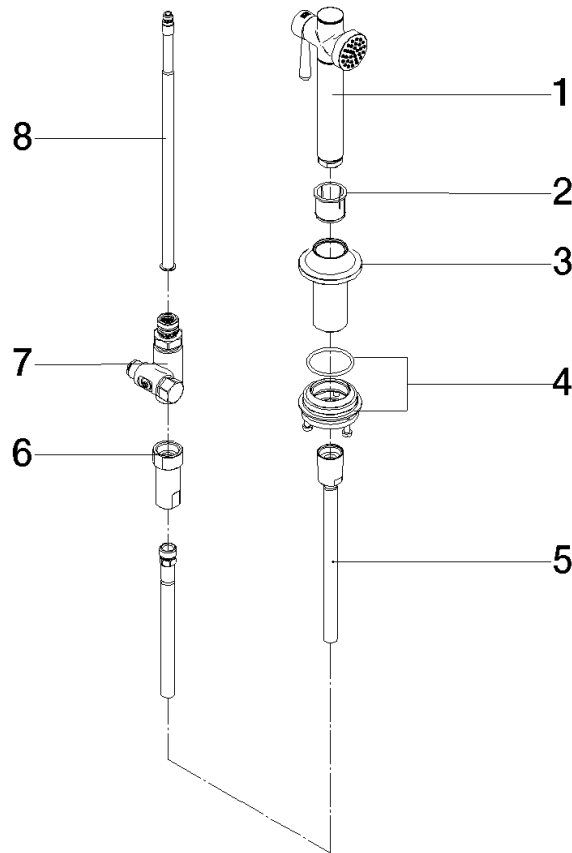

ST 110 202 1800
mm [inches]

Flow rate chart

Certificates

LGA_38634.

ST 110 202 1809
Parts for other finishes can be found here: Chrome

Spare parts list

No.	Item Number	Name	Quantity used	Delivery time
1	90 12 11 096 12-28	shower	1	-
Spare part can no longer be ordered, please order the replacement item				
2	90 18 40 085 00 90	sleeve	1	2
3	90 30 01 142 00-28	shaft	1	-
Spare part can no longer be ordered, please order the replacement item				
4	04 23 10 047 00 92	fixing set	1	60
5	90 30 02 062 00-28	hose	1	20
6	90 24 03 241 00 90	nipple	1	2
7	90 17 09 046 12 90	diverter	1	2
8	90 28 20 068 00 90	connection	1	2

VAIA Two-hole bridge mixer with rinsing spray set - Brushed Durabron (23kt Gold)

VAIA

ST 110 202 1809

- 241mm projection
- pivotable spout 360°
- air-enriched flow
- max. flow 7 l/min at 3 bar flow pressure
- lead-free
- This product can help a building meet the requirements of Green Building Rating Systems, e.g. LEED®, BREEAM®, DGNB

Flow rate chart

Certificates

LGA_38632.

ST 110 202 1809
Parts for other
finishes can be found
here: Chrome

Spare parts list

No.	Item Number	Name	Quantity used	Delivery time
1	90 28 22 396 00-28	spout	1	-
Spare part can no longer be ordered, please order the replacement item				
2	90 20 80 057 00-28	handle	2	-
Spare part can no longer be ordered, please order the replacement item				
3	90 12 12 232 00 90	fixing cap	2	2
4	90 90 03 130 00 90	top	1	2
5	04 30 11 040 00 90	fixing set	2	2
6	04 30 04 100 00 90	hose	2	2
7	04 30 04 101 00 90	hose	2	2
8	90 90 03 131 00 90	top	1	2