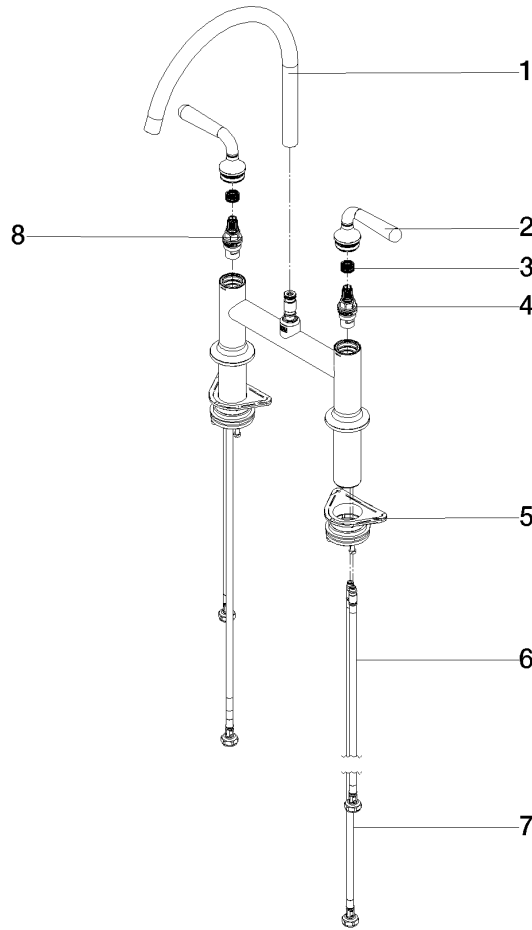

ST 110 202 1800
mm [inches]

Flow rate chart

Certificates

LGA_38634.

ST 110 202 1809
Parts for other finishes can be found here: Chrome

Spare parts list

No.	Item Number	Name	Quantity used	Delivery time
1	90 12 11 096 12-28	shower	1	-
Spare part can no longer be ordered, please order the replacement item				
2	90 18 40 085 00 90	sleeve	1	2
3	90 30 01 142 00-28	shaft	1	-
Spare part can no longer be ordered, please order the replacement item				
4	04 23 10 047 00 92	fixing set	1	60
5	90 30 02 062 00-28	hose	1	20
6	90 24 03 241 00 90	nipple	1	2
7	90 17 09 046 12 90	diverter	1	2
8	90 28 20 068 00 90	connection	1	2

Recommended miscellaneous

VAIA Dispenser with rosette - Brushed Durabron (23kt Gold) 82 434 809-28

VAIA Two-hole bridge mixer with rinsing spray set - Brushed Durabron (23kt Gold)

VAIA

ST 110 202 1809

ST 110 202 1800
mm [inches]
1:5

Flow rate chart

Certificates

LGA_38632.

ST 110 202 1809
Parts for other
finishes can be found
here: Chrome

Spare parts list

No.	Item Number	Name	Quantity used	Delivery time
1	90 28 22 396 00-28	spout	1	-
Spare part can no longer be ordered, please order the replacement item				
2	90 20 80 057 00-28	handle	2	-
Spare part can no longer be ordered, please order the replacement item				
3	90 12 12 232 00 90	fixing cap	2	2
4	90 90 03 130 00 90	top	1	2
5	04 30 11 040 00 90	fixing set	2	2
6	04 30 04 100 00 90	hose	2	2
7	04 30 04 101 00 90	hose	2	2
8	90 90 03 131 00 90	top	1	2