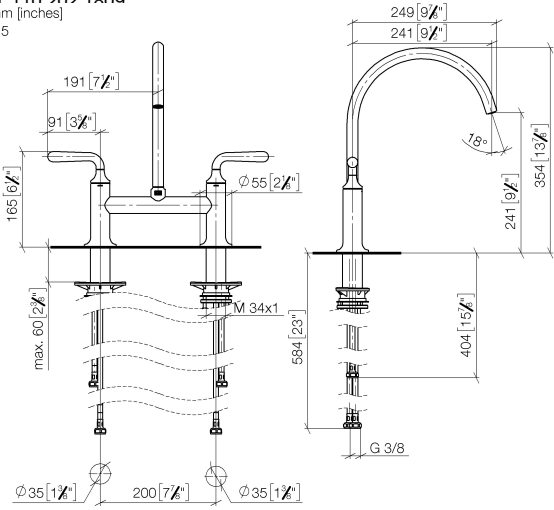

ST 110 202 1800
mm [inches]

Flow rate chart

Certificates

LGA_38634.

ST 110 202 1809
Parts for other finishes can be found here: Chrome

Spare parts list

No.	Item Number	Name	Quantity used	Delivery time
1	90 12 11 096 12-28	shower	1	-
Spare part can no longer be ordered, please order the replacement item				
2	90 18 40 085 00 90	sleeve	1	2
3	90 30 01 142 00-28	shaft	1	-
Spare part can no longer be ordered, please order the replacement item				
4	04 23 10 047 00 92	fixing set	1	60
5	90 30 02 062 00-28	hose	1	20
6	90 24 03 241 00 90	nipple	1	2
7	90 17 09 046 12 90	diverter	1	2
8	90 28 20 068 00 90	connection	1	2

VAIA Two-hole bridge mixer with rinsing spray set - Brushed Durabron (23kt Gold)

VAIA

ST 110 202 1809

- 241mm projection
- pivotable spout 360°
- air-enriched flow
- max. flow 7 l/min at 3 bar flow pressure
- lead-free
- This product can help a building meet the requirements of Green Building Rating Systems, e.g. LEED®, BREEAM®, DGNB

Recommended miscellaneous

VAIA Dispenser with rosette - Brushed Durabron (23kt Gold) 82 434 809-28

VAIA Two-hole bridge mixer with rinsing spray set - Brushed Durabron (23kt Gold)

VAIA

ST 110 202 1809

ST 110 202 1800
mm [inches]
1:5

Flow rate chart

Certificates

LGA_38632.

ST 110 202 1809
Parts for other
finishes can be found
here: Chrome

Spare parts list

No.	Item Number	Name	Quantity used	Delivery time
1	90 28 22 396 00-28	spout	1	-
Spare part can no longer be ordered, please order the replacement item				
2	90 20 80 057 00-28	handle	2	-
Spare part can no longer be ordered, please order the replacement item				
3	90 12 12 232 00 90	fixing cap	2	2
4	90 90 03 130 00 90	top	1	2
5	04 30 11 040 00 90	fixing set	2	2
6	04 30 04 100 00 90	hose	2	2
7	04 30 04 101 00 90	hose	2	2
8	90 90 03 131 00 90	top	1	2