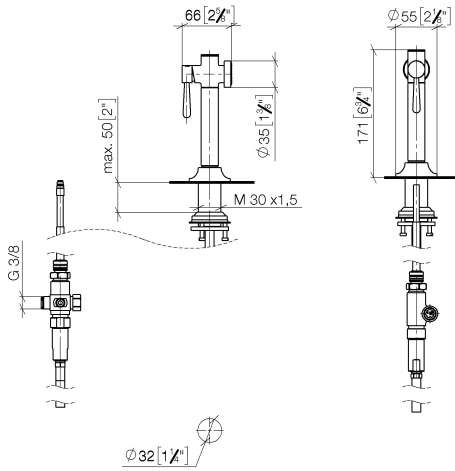

Can only be combined with 33810809, 33826809, 19815809, 19825809.

Intrinsic protection against back flow.

Residual water may emerge from the spray after closing.

Operating unit can be positioned freely.

	Brushed Durabronss (23kt Gold)	27 718 809-28
	Chrome	27 718 809-00
	Brushed Platinum	27 718 809-06
	Platinum	27 718 809-08
	Durabronss (23kt Gold)	27 718 809-09
	Dark Chrome	27 718 809-19
	Matte Black	27 718 809-33
	Brushed Champagne (22kt Gold)	27 718 809-46
	Champagne (22kt Gold)	27 718 809-47
	Brushed Chrome	27 718 809-93
	Brushed Dark Platinum	27 718 809-99

ST 110 202 1800
mm [inches]

Flow rate chart

Certificates

LGA_38634.

ST 110 202 1809
Parts for other finishes can be found here: Chrome

Spare parts list

No.	Item Number	Name	Quantity used	Delivery time
1	90 12 11 096 12-28	shower	1	-
Spare part can no longer be ordered, please order the replacement item				
2	90 18 40 085 00 90	sleeve	1	2
3	90 30 01 142 00-28	shaft	1	-
Spare part can no longer be ordered, please order the replacement item				
4	04 23 10 047 00 92	fixing set	1	60
5	90 30 02 062 00-28	hose	1	20
6	90 24 03 241 00 90	nipple	1	2
7	90 17 09 046 12 90	diverter	1	2
8	90 28 20 068 00 90	connection	1	2

Flow rate chart

Certificates

LGA_38632.

ST 110 202 1809
Parts for other
finishes can be found
here: Chrome

Spare parts list

No.	Item Number	Name	Quantity used	Delivery time
1	90 28 22 396 00-28	spout	1	-
Spare part can no longer be ordered, please order the replacement item				
2	90 20 80 057 00-28	handle	2	-
Spare part can no longer be ordered, please order the replacement item				
3	90 12 12 232 00 90	fixing cap	2	2
4	90 90 03 130 00 90	top	1	2
5	04 30 11 040 00 90	fixing set	2	2
6	04 30 04 100 00 90	hose	2	2
7	04 30 04 101 00 90	hose	2	2
8	90 90 03 131 00 90	top	1	2