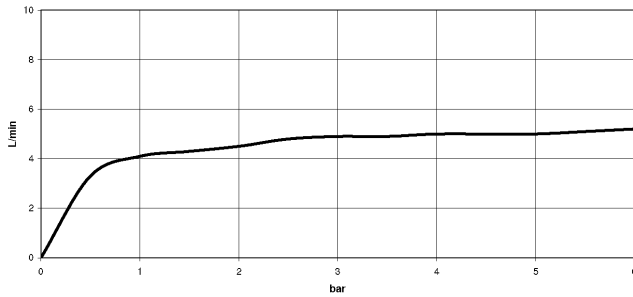

ST 110 202 1800
mm [inches]

Flow rate chart

Certificates

LGA_38634.

ST 110 202 1809
Parts for other finishes can be found here: Chrome

Spare parts list

No.	Item Number	Name	Quantity used	Delivery time
1	90 12 11 096 12-28	shower	1	-
Spare part can no longer be ordered, please order the replacement item				
2	90 18 40 085 00 90	sleeve	1	2
3	90 30 01 142 00-28	shaft	1	-
Spare part can no longer be ordered, please order the replacement item				
4	04 23 10 047 00 92	fixing set	1	60
5	90 30 02 062 00-28	hose	1	20
6	90 24 03 241 00 90	nipple	1	2
7	90 17 09 046 12 90	diverter	1	2
8	90 28 20 068 00 90	connection	1	2