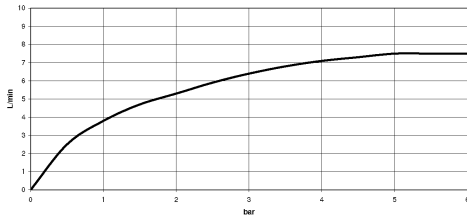

Flow rate chart

Certificates

LGA_38632.

ST 110 202 1809
Parts for other
finishes can be found
here: Chrome

Spare parts list

No.	Item Number	Name	Quantity used	Delivery time
1	90 28 22 396 00-28	spout	1	-
Spare part can no longer be ordered, please order the replacement item				
2	90 20 80 057 00-28	handle	2	-
Spare part can no longer be ordered, please order the replacement item				
3	90 12 12 232 00 90	fixing cap	2	2
4	90 90 03 130 00 90	top	1	2
5	04 30 11 040 00 90	fixing set	2	2
6	04 30 04 100 00 90	hose	2	2
7	04 30 04 101 00 90	hose	2	2
8	90 90 03 131 00 90	top	1	2