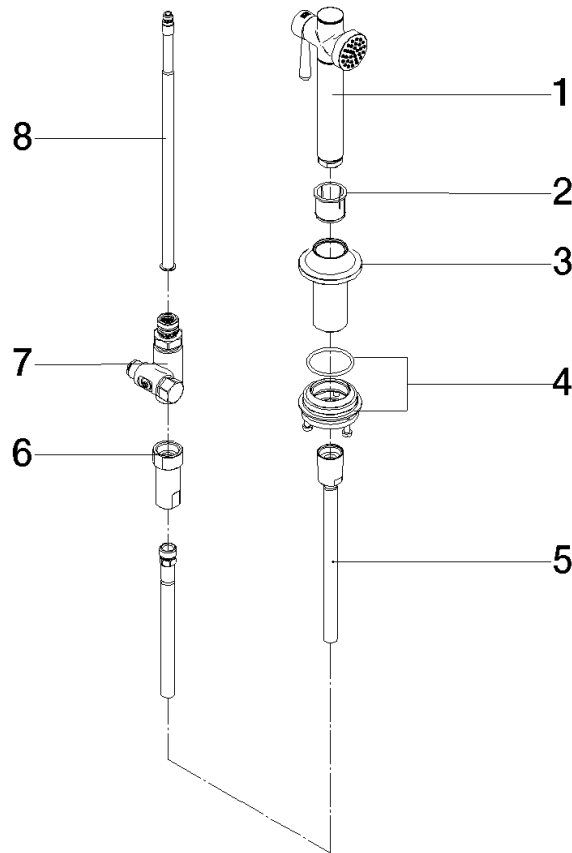

ST 110 202 1800
mm [inches]

Flow rate chart

Certificates

LGA_38634.

ST 110 202 1809
Parts for other
finishes can be found
here: Chrome

Spare parts list

No.	Item Number	Name	Quantity used	Delivery time
1	90 12 11 096 12-46	shower	1	-
Spare part can no longer be ordered, please order the replacement item				
2	90 18 40 085 00 90	sleeve	1	2
3	90 30 01 142 00-46	shaft	1	-
Spare part can no longer be ordered, please order the replacement item				
4	04 23 10 047 00 92	fixing set	1	60
5	90 30 02 062 00-46	hose	1	-
Spare part can no longer be ordered, please order the replacement item				
6	90 24 03 241 00 90	nipple	1	2
7	90 17 09 046 12 90	diverter	1	2
8	90 28 20 068 00 90	connection	1	2

VAIA Two-hole bridge mixer with rinsing spray set - Brushed Champagne (22kt Gold)

VAIA

ST 110 202 1809

- 241mm projection
- pivotable spout 360°
- air-enriched flow
- max. flow 7 l/min at 3 bar flow pressure
- lead-free
- This product can help a building meet the requirements of Green Building Rating Systems, e.g. LEED®, BREEAM®, DGNB

Flow rate chart

Certificates

LGA_38632.

ST 110 202 1809
Parts for other
finishes can be found
here: Chrome

Spare parts list

No.	Item Number	Name	Quantity used	Delivery time
1	90 28 22 396 00-46	spout	1	-
Spare part can no longer be ordered, please order the replacement item				
2	90 20 80 057 00-46	handle	2	-
Spare part can no longer be ordered, please order the replacement item				
3	90 12 12 232 00 90	fixing cap	2	2
4	90 90 03 130 00 90	top	1	2
5	04 30 11 040 00 90	fixing set	2	2
6	04 30 04 100 00 90	hose	2	2
7	04 30 04 101 00 90	hose	2	2
8	90 90 03 131 00 90	top	1	2