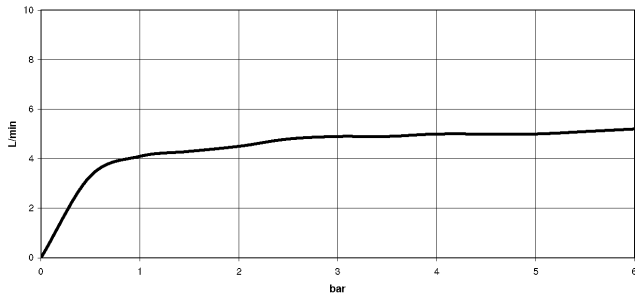

ST 110 202 1800
mm [inches]

Flow rate chart

Certificates

LGA_38634.

ST 110 202 1809
Parts for other
finishes can be found
here: Chrome

Spare parts list

No.	Item Number	Name	Quantity used	Delivery time
1	90 12 11 096 12-46	shower	1	-
Spare part can no longer be ordered, please order the replacement item				
2	90 18 40 085 00 90	sleeve	1	2
3	90 30 01 142 00-46	shaft	1	-
Spare part can no longer be ordered, please order the replacement item				
4	04 23 10 047 00 92	fixing set	1	60
5	90 30 02 062 00-46	hose	1	-
Spare part can no longer be ordered, please order the replacement item				
6	90 24 03 241 00 90	nipple	1	2
7	90 17 09 046 12 90	diverter	1	2
8	90 28 20 068 00 90	connection	1	2