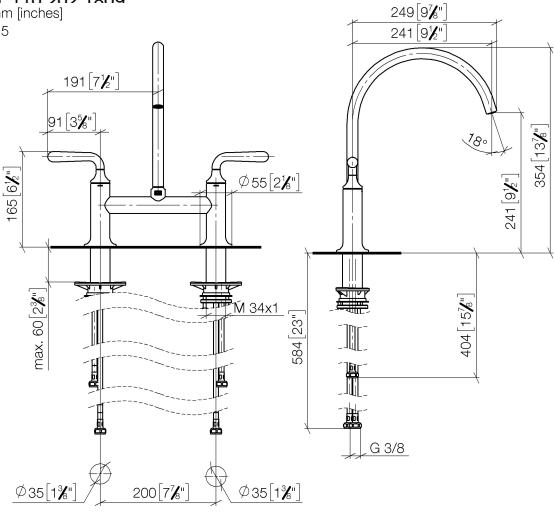

ST 110 202 1800
mm [inches]

Flow rate chart

Certificates

LGA_38634.

ST 110 202 1809
Parts for other
finishes can be found
here: Chrome

Spare parts list

No.	Item Number	Name	Quantity used	Delivery time
1	90 12 11 096 12-46	shower	1	-
Spare part can no longer be ordered, please order the replacement item				
2	90 18 40 085 00 90	sleeve	1	2
3	90 30 01 142 00-46	shaft	1	-
Spare part can no longer be ordered, please order the replacement item				
4	04 23 10 047 00 92	fixing set	1	60
5	90 30 02 062 00-46	hose	1	-
Spare part can no longer be ordered, please order the replacement item				
6	90 24 03 241 00 90	nipple	1	2
7	90 17 09 046 12 90	diverter	1	2
8	90 28 20 068 00 90	connection	1	2

Recommended miscellaneous

VAIA Dispenser with rosette - Brushed Champagne (22kt Gold) 82 434 809-46

VAIA Two-hole bridge mixer with rinsing spray set - Brushed Champagne (22kt Gold)

VAIA

ST 110 202 1809

ST 110 202 1800
mm [inches]
1:5

Flow rate chart

Certificates

LGA_38632.

ST 110 202 1809
Parts for other
finishes can be found
here: Chrome

Spare parts list

No.	Item Number	Name	Quantity used	Delivery time
1	90 28 22 396 00-46	spout	1	-
Spare part can no longer be ordered, please order the replacement item				
2	90 20 80 057 00-46	handle	2	-
Spare part can no longer be ordered, please order the replacement item				
3	90 12 12 232 00 90	fixing cap	2	2
4	90 90 03 130 00 90	top	1	2
5	04 30 11 040 00 90	fixing set	2	2
6	04 30 04 100 00 90	hose	2	2
7	04 30 04 101 00 90	hose	2	2
8	90 90 03 131 00 90	top	1	2