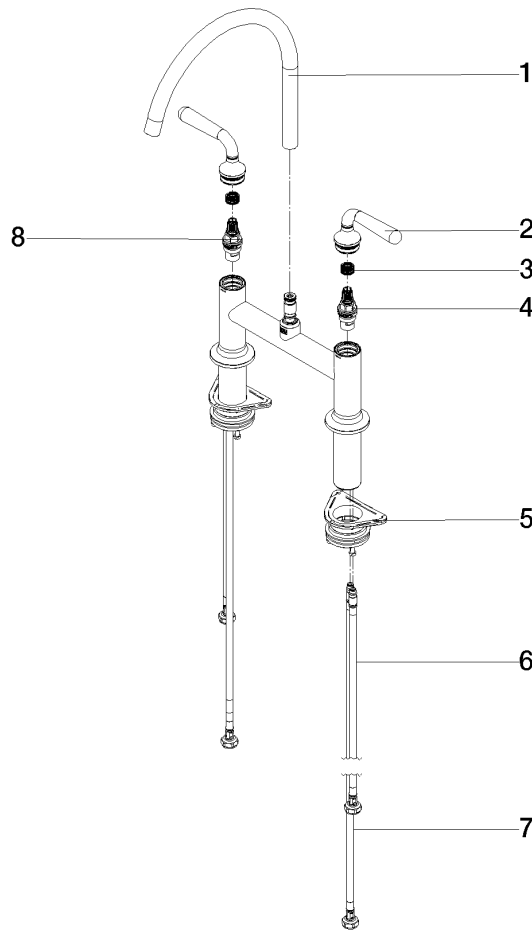

ST 110 202 1800
mm [inches]

Flow rate chart

Certificates

LGA_38634.

ST 110 202 1809
Parts for other
finishes can be found
here: Chrome

Spare parts list

No.	Item Number	Name	Quantity used	Delivery time
1	90 12 11 096 12-46	shower	1	-
Spare part can no longer be ordered, please order the replacement item				
2	90 18 40 085 00 90	sleeve	1	2
3	90 30 01 142 00-46	shaft	1	-
Spare part can no longer be ordered, please order the replacement item				
4	04 23 10 047 00 92	fixing set	1	60
5	90 30 02 062 00-46	hose	1	-
Spare part can no longer be ordered, please order the replacement item				
6	90 24 03 241 00 90	nipple	1	2
7	90 17 09 046 12 90	diverter	1	2
8	90 28 20 068 00 90	connection	1	2

Recommended miscellaneous

VAIA Dispenser with rosette - Brushed Champagne (22kt Gold) 82 434 809-46

VAIA Two-hole bridge mixer with rinsing spray set - Brushed Champagne (22kt Gold)

VAIA

ST 110 202 1809

ST 110 202 1800
mm [inches]
1:5

Flow rate chart

Certificates

LGA_38632.

ST 110 202 1809
Parts for other
finishes can be found
here: Chrome

Spare parts list

No.	Item Number	Name	Quantity used	Delivery time
1	90 28 22 396 00-46	spout	1	-
Spare part can no longer be ordered, please order the replacement item				
2	90 20 80 057 00-46	handle	2	-
Spare part can no longer be ordered, please order the replacement item				
3	90 12 12 232 00 90	fixing cap	2	2
4	90 90 03 130 00 90	top	1	2
5	04 30 11 040 00 90	fixing set	2	2
6	04 30 04 100 00 90	hose	2	2
7	04 30 04 101 00 90	hose	2	2
8	90 90 03 131 00 90	top	1	2