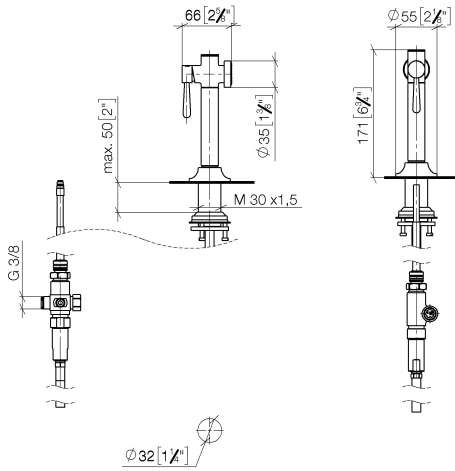

Can only be combined with 33810809, 33826809, 19815809, 19825809.

Intrinsic protection against back flow.

Residual water may emerge from the spray after closing.

Operating unit can be positioned freely.

	Brushed Champagne (22kt Gold)	27 718 809-46
	Chrome	27 718 809-00
	Brushed Platinum	27 718 809-06
	Platinum	27 718 809-08
	Durabronze (23kt Gold)	27 718 809-09
	Dark Chrome	27 718 809-19
	Brushed Durabronze (23kt Gold)	27 718 809-28
	Matte Black	27 718 809-33
	Champagne (22kt Gold)	27 718 809-47
	Brushed Chrome	27 718 809-93
	Brushed Dark Platinum	27 718 809-99

ST 110 202 1800
mm [inches]

Flow rate chart

Certificates

LGA_38634.

ST 110 202 1809
Parts for other
finishes can be found
here: Chrome

Spare parts list

No.	Item Number	Name	Quantity used	Delivery time
1	90 12 11 096 12-46	shower	1	-
Spare part can no longer be ordered, please order the replacement item				
2	90 18 40 085 00 90	sleeve	1	2
3	90 30 01 142 00-46	shaft	1	-
Spare part can no longer be ordered, please order the replacement item				
4	04 23 10 047 00 92	fixing set	1	60
5	90 30 02 062 00-46	hose	1	-
Spare part can no longer be ordered, please order the replacement item				
6	90 24 03 241 00 90	nipple	1	2
7	90 17 09 046 12 90	diverter	1	2
8	90 28 20 068 00 90	connection	1	2

Flow rate chart

Certificates

LGA_38632.

ST 110 202 1809
Parts for other
finishes can be found
here: Chrome

Spare parts list

No.	Item Number	Name	Quantity used	Delivery time
1	90 28 22 396 00-46	spout	1	-
Spare part can no longer be ordered, please order the replacement item				
2	90 20 80 057 00-46	handle	2	-
Spare part can no longer be ordered, please order the replacement item				
3	90 12 12 232 00 90	fixing cap	2	2
4	90 90 03 130 00 90	top	1	2
5	04 30 11 040 00 90	fixing set	2	2
6	04 30 04 100 00 90	hose	2	2
7	04 30 04 101 00 90	hose	2	2
8	90 90 03 131 00 90	top	1	2