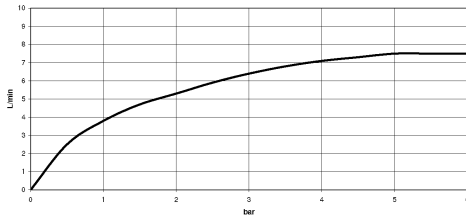

Flow rate chart

Certificates

LGA_38632.

ST 110 202 1809
Parts for other
finishes can be found
here: Chrome

Spare parts list

No.	Item Number	Name	Quantity used	Delivery time
1	90 28 22 396 00-46	spout	1	-
Spare part can no longer be ordered, please order the replacement item				
2	90 20 80 057 00-46	handle	2	-
Spare part can no longer be ordered, please order the replacement item				
3	90 12 12 232 00 90	fixing cap	2	2
4	90 90 03 130 00 90	top	1	2
5	04 30 11 040 00 90	fixing set	2	2
6	04 30 04 100 00 90	hose	2	2
7	04 30 04 101 00 90	hose	2	2
8	90 90 03 131 00 90	top	1	2