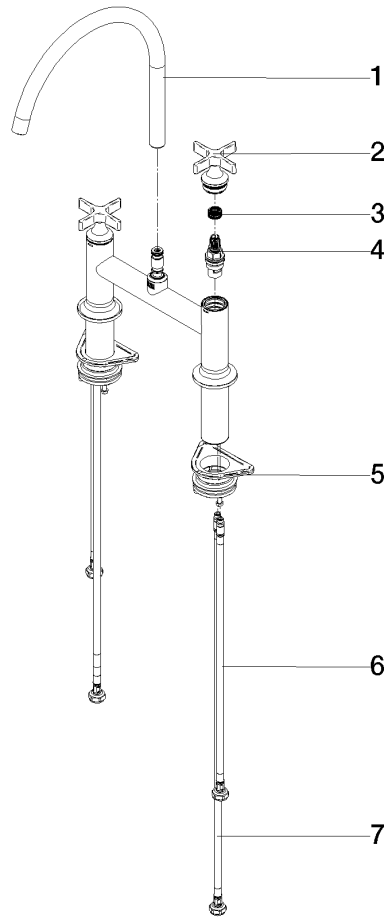

ST 110 202 7809

- 241mm projection
- pivotable spout 360°
- air-enriched flow and spray flow
- fabric braided hose 1500 mm
- automatic spout/shower diverter
- sprayface with anti-scaling system
- max. flow 7 l/min at 3 bar flow pressure
- lead-free
- This product can help a building meet the requirements of Green Building Rating Systems, e.g. LEED®, BREEAM®, DGNB

**Recommended miscellaneous**

**VAIA Dispenser with rosette - Durabronss (23kt Gold)** 82 434 809-09

ST 110 202 7809

Parts for other finishes can be found here: [Chrome](#)

**Spare parts list**

No.	Item Number	Name	Quantity used	Delivery time
1	90 28 22 396 00-09	spout	1	-
Spare part can no longer be ordered, please order the replacement item				
2	90 20 80 036 00-09	handle	2	-
Spare part can no longer be ordered, please order the replacement item				
3	90 12 12 232 00 90	fixing cap	2	2
4	90 90 03 131 00 90	top	2	2
5	04 30 11 040 00 90	fixing set	2	2
6	04 30 04 100 00 90	hose	2	2
7	04 30 04 101 00 90	hose	2	2

ST 110 202 7809

- with round rosette
- spray flow
- automatic spout/shower diverter
- height of mixer 202 mm
- hole diameter rinsing spray 32mm
- fabric braided hose 1500 mm
- sprayface with anti-scaling system
- lead-free