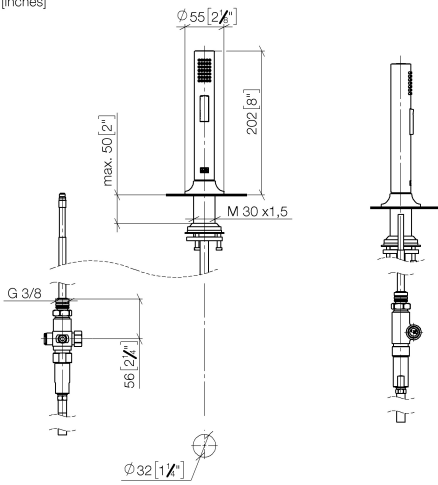

ST 110 202 7809

- with round rosette
- spray flow
- automatic spout/shower diverter
- height of mixer 202 mm
- hole diameter rinsing spray 32mm
- fabric braided hose 1500 mm
- sprayface with anti-scaling system
- lead-free

VAIA Two-hole bridge mixer with rinsing spray set - Durabrass (23kt Gold)

---

VAIA

ST 110 202 7809

ST 110 202 7809

mm [inches]

Certificates

Belgaqua\_24-005-  
27\_3.