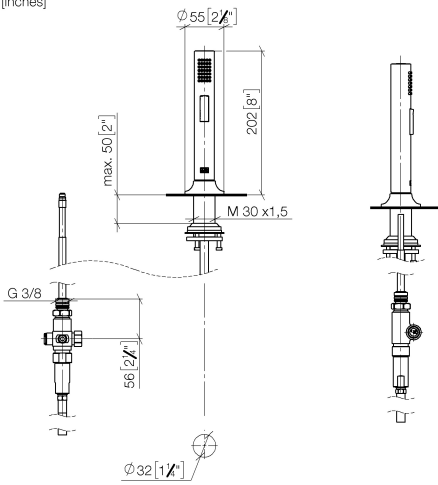

Spare parts list

| No. | Item Number | Name | Quantity used | Delivery time |
|--|--------------------|------------|---------------|---------------|
| 1 | 90 28 22 396 00-33 | spout | 1 | - |
| Spare part can no longer be ordered, please order the replacement item | | | | |
| 2 | 90 20 80 036 00-33 | handle | 2 | - |
| Spare part can no longer be ordered, please order the replacement item | | | | |
| 3 | 90 12 12 232 00 90 | fixing cap | 2 | 2 |
| 4 | 90 90 03 131 00 90 | top | 2 | 2 |
| 5 | 04 30 11 040 00 90 | fixing set | 2 | 2 |
| 6 | 04 30 04 100 00 90 | hose | 2 | 2 |
| 7 | 04 30 04 101 00 90 | hose | 2 | 2 |

ST 110 202 7809

- with round rosette
- spray flow
- automatic spout/shower diverter
- height of mixer 202 mm
- hole diameter rinsing spray 32mm
- fabric braided hose 1500 mm
- sprayface with anti-scaling system
- lead-free

Can only be combined with 33810809, 33826809, 19815809, 19825809.

Intrinsic protection against back flow.

Residual water may emerge from the spray after closing.

Operating unit can be positioned freely.

| | | |
|--|-------------------------------|---------------|
|  | Matte Black | 27 731 809-33 |
|  | Chrome | 27 731 809-00 |
|  | Brushed Platinum | 27 731 809-06 |
|  | Platinum | 27 731 809-08 |
|  | Durabross (23kt Gold) | 27 731 809-09 |
|  | Dark Chrome | 27 731 809-19 |
|  | Brushed Durabross (23kt Gold) | 27 731 809-28 |
|  | Brushed Champagne (22kt Gold) | 27 731 809-46 |
|  | Champagne (22kt Gold) | 27 731 809-47 |
|  | Brushed Chrome | 27 731 809-93 |
|  | Brushed Dark Platinum | 27 731 809-99 |

VAIA Two-hole bridge mixer with rinsing spray set - Matte Black

VAIA

ST 110 202 7809

ST 110 202 7809

mm [inches]

Certificates

Belgaqua_24-005-
27_3.

VAIA Two-hole bridge mixer with rinsing spray set - Matte Black