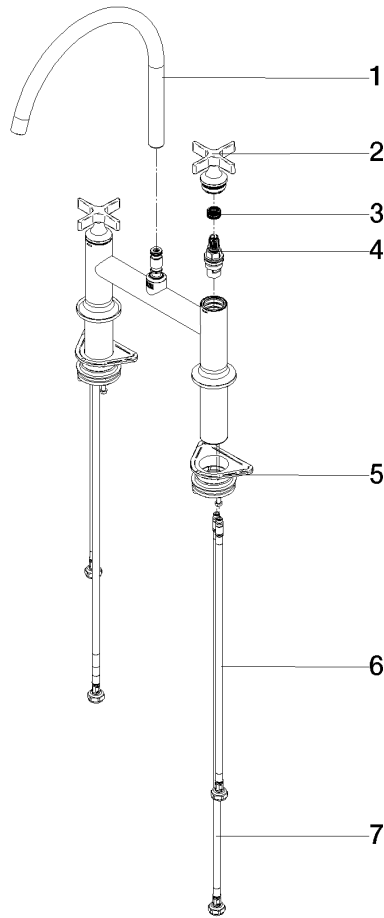

ST 110 202 7809

- 241mm projection
- pivotable spout 360°
- air-enriched flow and spray flow
- fabric braided hose 1500 mm
- automatic spout/shower diverter
- sprayface with anti-scaling system
- max. flow 7 l/min at 3 bar flow pressure
- lead-free
- This product can help a building meet the requirements of Green Building Rating Systems, e.g. LEED®, BREEAM®, DGNB

Spare parts list

| No. | Item Number | Name | Quantity used | Delivery time |
|--|--------------------|------------|---------------|---------------|
| 1 | 90 28 22 396 00-33 | spout | 1 | - |
| Spare part can no longer be ordered, please order the replacement item | | | | |
| 2 | 90 20 80 036 00-33 | handle | 2 | - |
| Spare part can no longer be ordered, please order the replacement item | | | | |
| 3 | 90 12 12 232 00 90 | fixing cap | 2 | 2 |
| 4 | 90 90 03 131 00 90 | top | 2 | 2 |
| 5 | 04 30 11 040 00 90 | fixing set | 2 | 2 |
| 6 | 04 30 04 100 00 90 | hose | 2 | 2 |
| 7 | 04 30 04 101 00 90 | hose | 2 | 2 |

ST 110 202 7809

- with round rosette
- spray flow
- automatic spout/shower diverter
- height of mixer 202 mm
- hole diameter rinsing spray 32mm
- fabric braided hose 1500 mm
- sprayface with anti-scaling system
- lead-free