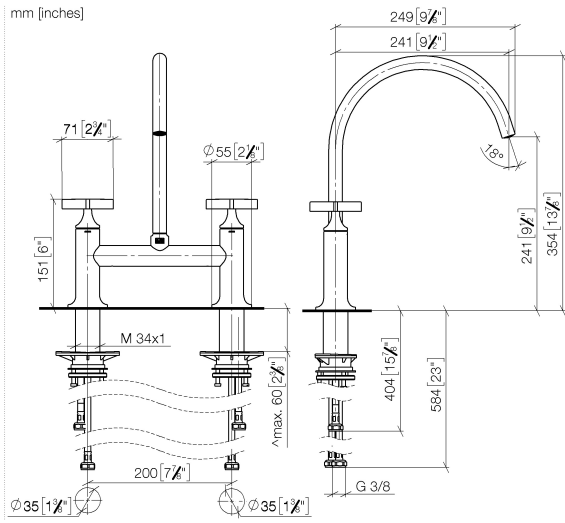

ST 110 202 7809

Flow rate chart