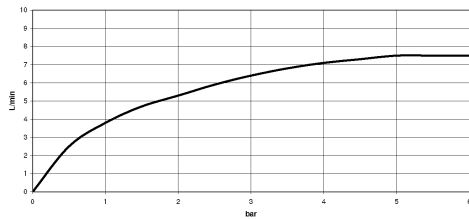

Certificates

LGA_38632.