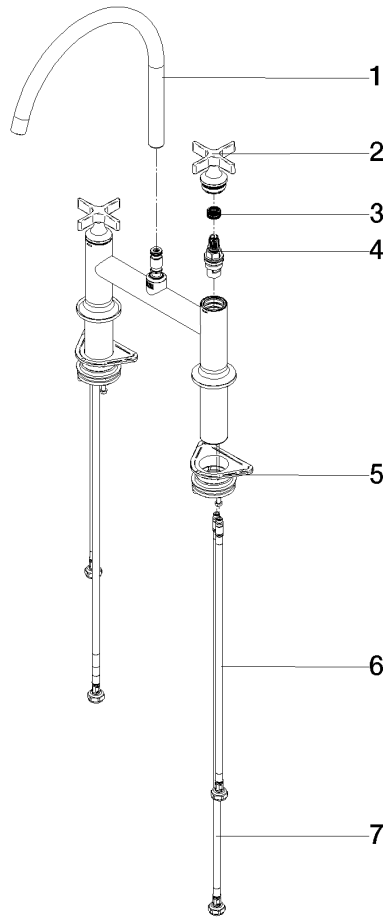

ST 110 202 7809

- 241mm projection
- pivotable spout 360°
- air-enriched flow and spray flow
- fabric braided hose 1500 mm
- automatic spout/shower diverter
- sprayface with anti-scaling system
- max. flow 7 l/min at 3 bar flow pressure
- lead-free
- This product can help a building meet the requirements of Green Building Rating Systems, e.g. LEED®, BREEAM®, DGNB

**Recommended miscellaneous**

**VAIA Dispenser with rosette -  
Brushed Dark Platinum** 82 434 809-99

ST 110 202 7809

Parts for other finishes can be found here: [Chrome](#)

**Spare parts list**

No.	Item Number	Name	Quantity used	Delivery time
1	90 28 22 396 00-99	spout	1	-
Spare part can no longer be ordered, please order the replacement item				
2	90 20 80 036 00-99	handle	2	-
Spare part can no longer be ordered, please order the replacement item				
3	90 12 12 232 00 90	fixing cap	2	2
4	90 90 03 131 00 90	top	2	2
5	04 30 11 040 00 90	fixing set	2	2
6	04 30 04 100 00 90	hose	2	2
7	04 30 04 101 00 90	hose	2	2

ST 110 202 7809

- with round rosette
- spray flow
- automatic spout/shower diverter
- height of mixer 202 mm
- hole diameter rinsing spray 32mm
- fabric braided hose 1500 mm
- sprayface with anti-scaling system
- lead-free