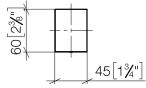

## Cache - Platine brossé

---

11 001 980

## Cache - Platine brossé

---

11 001 980

mm [inches]