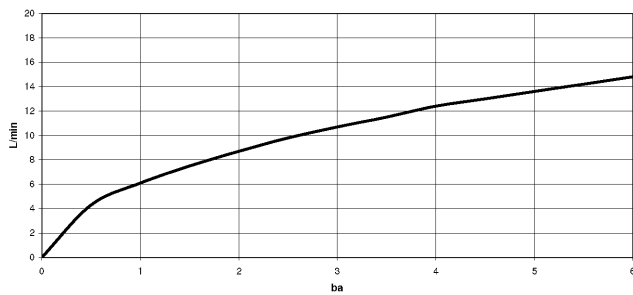

Douchette extractible - Champagne (Or 22cts)

27 731 970

mm [inches]

Diagramme de débit

Certificats

LGA_29572.

LGA_38643.

Belgaqua_24-005-
27_3.