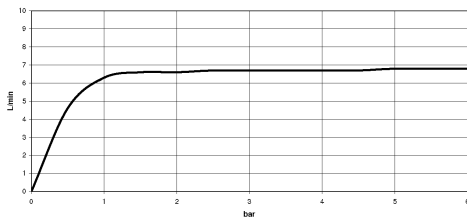

27 805 625

mm [inches]

Diagramme de débit

Codes & Standards

DIN 4109

ISO 3822

Scottish Water
Byelaws

UK Water Supply
Regulations