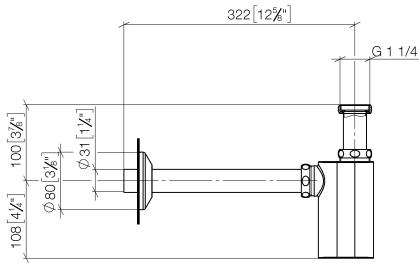

10 040 970

● rosette Ø 80 mm

	Platinum	10 040 970-08
	Chrome	10 040 970-00
	Brushed Platinum	10 040 970-06
	Durabress (23kt Gold)	10 040 970-09
	Dark Chrome	10 040 970-19
	Brushed Durabress (23kt Gold)	10 040 970-28
	Brushed Champagne (22kt Gold)	10 040 970-46
	Champagne (22kt Gold)	10 040 970-47
	Brushed Dark Platinum	10 040 970-99

10 040 970

mm [inches]

10 040 970

Parts for other finishes can be found here: [Chrome](#)

## MADISON Siphon for basin 1 1/4" - Platinum

MADISON

10 040 970

### Spare parts list

No.	Item Number	Name	Quantity used	Delivery time
	09 28 23 005-08	Pipe Ø 32 x 0,75 x 110 mm - Platinum	12	40