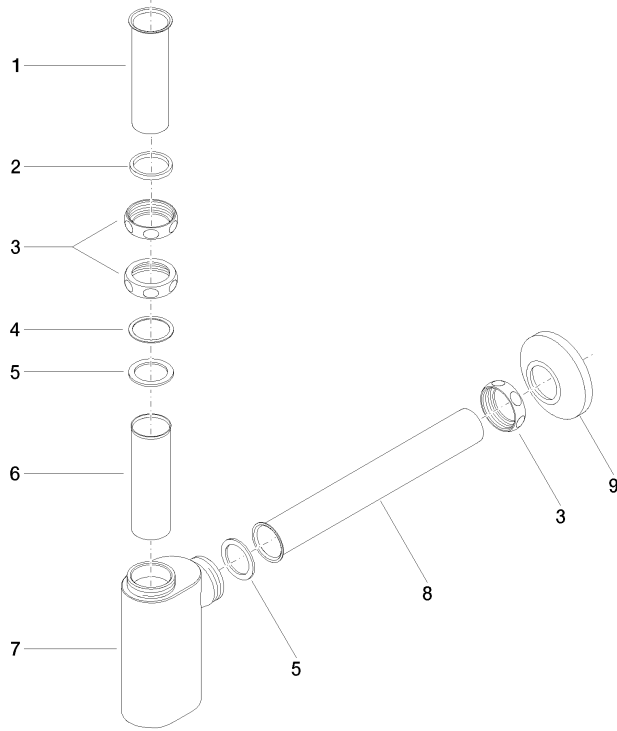

10 040 970

● rosette Ø 80 mm

	Platinum	10 040 970-08
	Chrome	10 040 970-00
	Brushed Platinum	10 040 970-06
	Durabress (23kt Gold)	10 040 970-09
	Dark Chrome	10 040 970-19
	Brushed Durabress (23kt Gold)	10 040 970-28
	Brushed Champagne (22kt Gold)	10 040 970-46
	Champagne (22kt Gold)	10 040 970-47
	Brushed Dark Platinum	10 040 970-99

10 040 970

mm [inches]

10 040 970

Parts for other finishes can be found here: [Chrome](#)

## MADISON Siphon for basin 1 1/4" - Platinum

MADISON

10 040 970

### Spare parts list

No.	Item Number	Name	Quantity used	Delivery time
	09 28 23 005-08	Pipe Ø 32 x 0,75 x 110 mm - Platinum	12	40