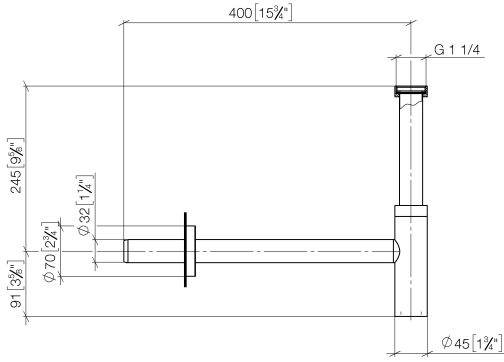

10 060 970

• rosette Ø 70 mm

Fits: LULU, TARA, LISSÉ, VAIA, META

	Durabronze (23kt Gold)	10 060 970-09
	Chrome	10 060 970-00
	Brushed Platinum	10 060 970-06
	Platinum	10 060 970-08
	Dark Chrome	10 060 970-19
	Light Gold	10 060 970-26
	Brushed Light Gold	10 060 970-27
	Brushed Durabronze (23kt Gold)	10 060 970-28
	Matte Black	10 060 970-33
	Brushed Bronze	10 060 970-42
	Brushed Champagne (22kt Gold)	10 060 970-46
	Champagne (22kt Gold)	10 060 970-47
	Brushed Chrome	10 060 970-93
	Brushed Dark Platinum	10 060 970-99

10 060 970

mm [inches]

10 060 970

Product version from 10/1/2023

Parts for other finishes can be found here: Chrome

Siphon for basin - Durabrass (23kt Gold)

LULU

10 060 970

Spare parts list

Product version from 10/1/2023

No.	Item Number	Name	Quantity used	Delivery time
	09 14 20 060 90	seal	15	2