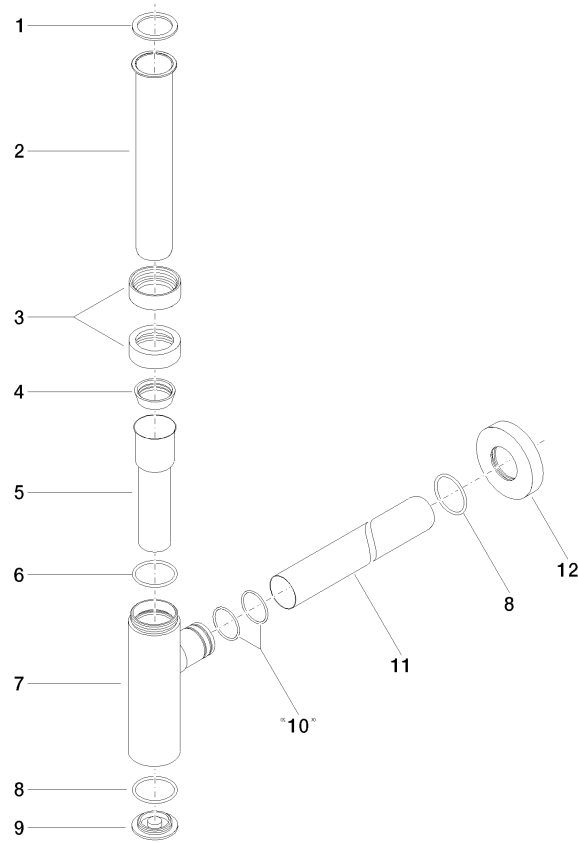

10 060 970

• rosette Ø 70 mm

Fits: LULU, TARA, LISSÉ, VAIA, META

	Durabronze (23kt Gold)	10 060 970-09
	Chrome	10 060 970-00
	Brushed Platinum	10 060 970-06
	Platinum	10 060 970-08
	Dark Chrome	10 060 970-19
	Light Gold	10 060 970-26
	Brushed Light Gold	10 060 970-27
	Brushed Durabronze (23kt Gold)	10 060 970-28
	Matte Black	10 060 970-33
	Brushed Bronze	10 060 970-42
	Brushed Champagne (22kt Gold)	10 060 970-46
	Champagne (22kt Gold)	10 060 970-47
	Brushed Chrome	10 060 970-93
	Brushed Dark Platinum	10 060 970-99

10 060 970

mm [inches]

10 060 970

Product version from 10/1/2023

Parts for other finishes can be found here: Chrome

Siphon for basin - Durabrass (23kt Gold)

LULU

10 060 970

Spare parts list

Product version from 10/1/2023

No.	Item Number	Name	Quantity used	Delivery time
	09 14 20 060 90	seal	15	2