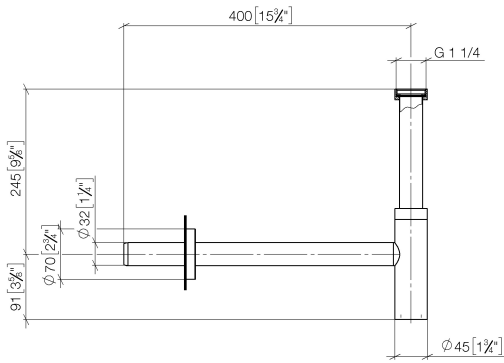

10 060 970

• rosette Ø 70 mm

Fits: LULU, TARA, LISSÉ, VAIA, META

| | | |
|--|--------------------------------|---------------|
|  | Dark Chrome | 10 060 970-19 |
|  | Chrome | 10 060 970-00 |
|  | Brushed Platinum | 10 060 970-06 |
|  | Platinum | 10 060 970-08 |
|  | Durabronze (23kt Gold) | 10 060 970-09 |
|  | Light Gold | 10 060 970-26 |
|  | Brushed Light Gold | 10 060 970-27 |
|  | Brushed Durabronze (23kt Gold) | 10 060 970-28 |
|  | Matte Black | 10 060 970-33 |
|  | Brushed Bronze | 10 060 970-42 |
|  | Brushed Champagne (22kt Gold) | 10 060 970-46 |
|  | Champagne (22kt Gold) | 10 060 970-47 |
|  | Brushed Chrome | 10 060 970-93 |
|  | Brushed Dark Platinum | 10 060 970-99 |

10 060 970

mm [inches]

10 060 970

Parts for other finishes can be found here: [Chrome](#)

Siphon for basin - Dark Chrome

LULU

10 060 970

Spare parts list