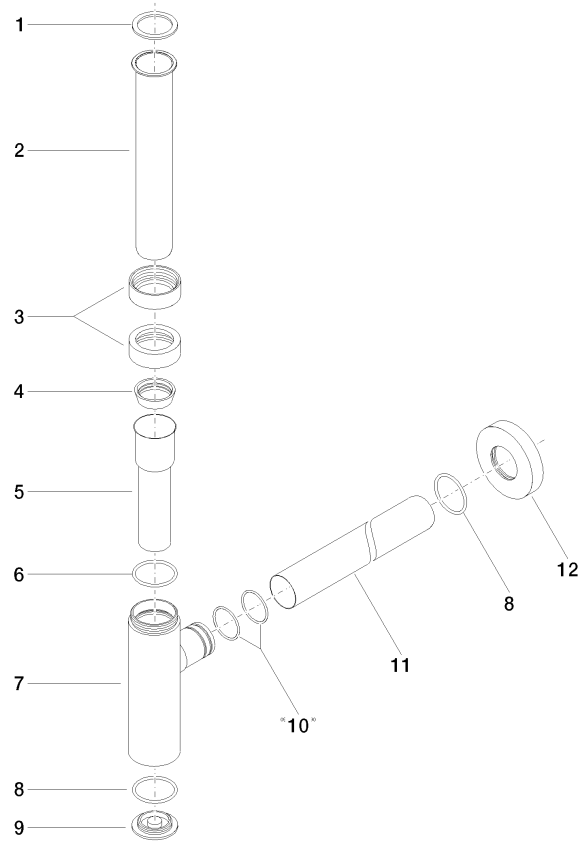

10 060 970

• rosette Ø 70 mm

Fits: LULU, TARA, LISSÉ, VAIA, META

| | | |
|--|--------------------------------|---------------|
|  | Dark Chrome | 10 060 970-19 |
|  | Chrome | 10 060 970-00 |
|  | Brushed Platinum | 10 060 970-06 |
|  | Platinum | 10 060 970-08 |
|  | Durabronze (23kt Gold) | 10 060 970-09 |
|  | Light Gold | 10 060 970-26 |
|  | Brushed Light Gold | 10 060 970-27 |
|  | Brushed Durabronze (23kt Gold) | 10 060 970-28 |
|  | Matte Black | 10 060 970-33 |
|  | Brushed Bronze | 10 060 970-42 |
|  | Brushed Champagne (22kt Gold) | 10 060 970-46 |
|  | Champagne (22kt Gold) | 10 060 970-47 |
|  | Brushed Chrome | 10 060 970-93 |
|  | Brushed Dark Platinum | 10 060 970-99 |

10 060 970

mm [inches]

10 060 970

Parts for other finishes can be found here: [Chrome](#)

Siphon for basin - Dark Chrome

LULU

10 060 970

Spare parts list